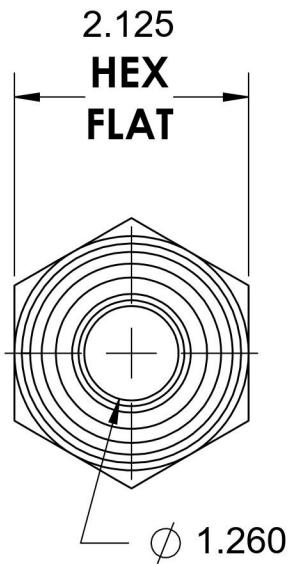

# FS2404-24-20

Steel, SAE J1453 O-Ring Face Seal Male Connector, 1-1/2" Male ORFS x 1-1/4" Male NPTF 30°

6701 Cochran Road  
Solon, Ohio 44139  
Phone: (440) 248-1880  
Toll Free: 1-888-331-1523