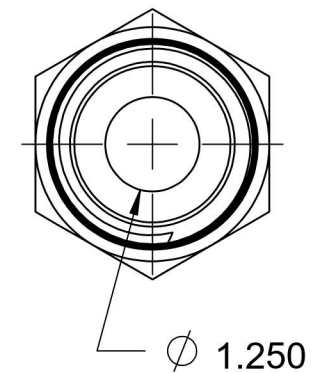

# FS2404-24-20

Steel, SAE J1453 O-Ring Face Seal Male Connector, 1-1/2" Male ORFS x 1-1/4" Male NPTF 30°

6701 Cochran Road  
Solon, Ohio 44139  
Phone: (440) 248-1880  
Toll Free: 1-888-331-1523