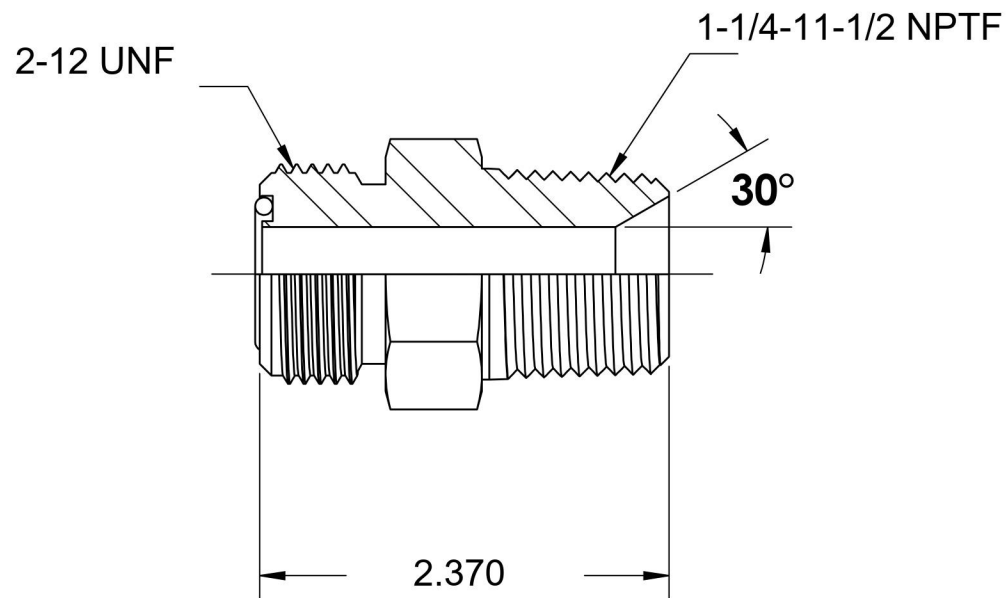

# FS2404-24-20

Steel, SAE J1453 O-Ring Face Seal Male Connector, 1-1/2" Male ORFS x 1-1/4" Male NPTF 30°

6701 Cochran Road  
Solon, Ohio 44139  
Phone: (440) 248-1880  
Toll Free: 1-888-331-1523