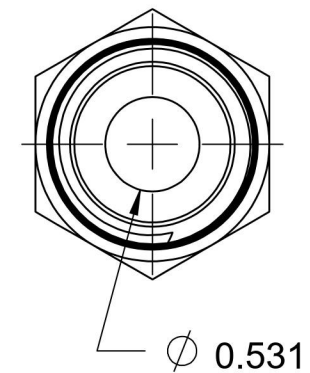

# FS2404-06-08

Steel, SAE J1453 O-Ring Face Seal Male Connector, 3/8" Male ORFS x 1/2" Male NPTF 30°

6701 Cochran Road  
Solon, Ohio 44139  
Phone: (440) 248-1880  
Toll Free: 1-888-331-1523

<b>Temperature Rating</b>	<b>Material</b>	<b>Industry Standards</b>	<b>Series</b>
-40°F to 250°F	C1045 / 12L14 Steel	SAE J1453, SAE J476 SAE J515, ASTM B633	FS2404
<b>Pressure Rating</b>	<b>Finish</b>		<b>Series Description</b>
6000 psi	Trivalent Zinc		SAE J1453 O-Ring Face Seal Male Connector