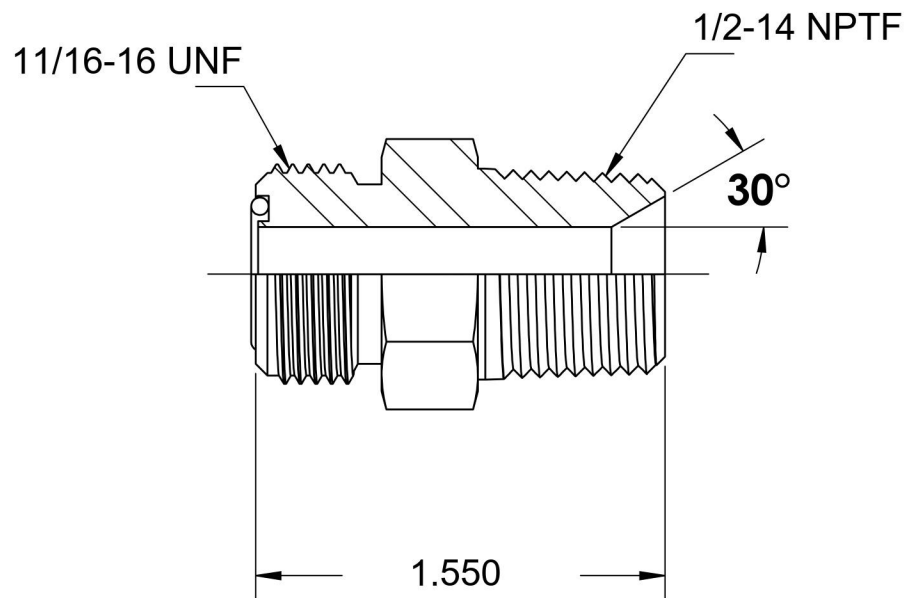

# FS2404-06-08

Steel, SAE J1453 O-Ring Face Seal Male Connector, 3/8" Male ORFS x 1/2" Male NPTF 30°

6701 Cochran Road  
Solon, Ohio 44139  
Phone: (440) 248-1880  
Toll Free: 1-888-331-1523

<b>Temperature Rating</b>	<b>Material</b>	<b>Industry Standards</b>	<b>Series</b>
-40°F to 250°F	C1045 / 12L14 Steel	SAE J1453, SAE J476 SAE J515, ASTM B633	FS2404
<b>Pressure Rating</b>	<b>Finish</b>		<b>Series Description</b>
6000 psi	Trivalent Zinc		SAE J1453 O-Ring Face Seal Male Connector