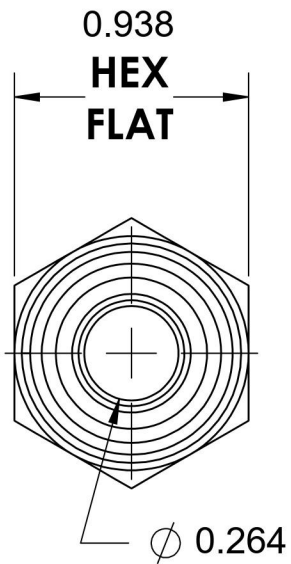

# FS2404-06-08

Steel, SAE J1453 O-Ring Face Seal Male Connector, 3/8" Male ORFS x 1/2" Male NPTF 30°

6701 Cochran Road  
Solon, Ohio 44139  
Phone: (440) 248-1880  
Toll Free: 1-888-331-1523

<b>Temperature Rating</b>	<b>Material</b>	<b>Industry Standards</b>	<b>Series</b>
-40°F to 250°F	C1045 / 12L14 Steel	SAE J1453, SAE J476 SAE J515, ASTM B633	FS2404
<b>Pressure Rating</b>	<b>Finish</b>		<b>Series Description</b>
6000 psi	Trivalent Zinc		SAE J1453 O-Ring Face Seal Male Connector