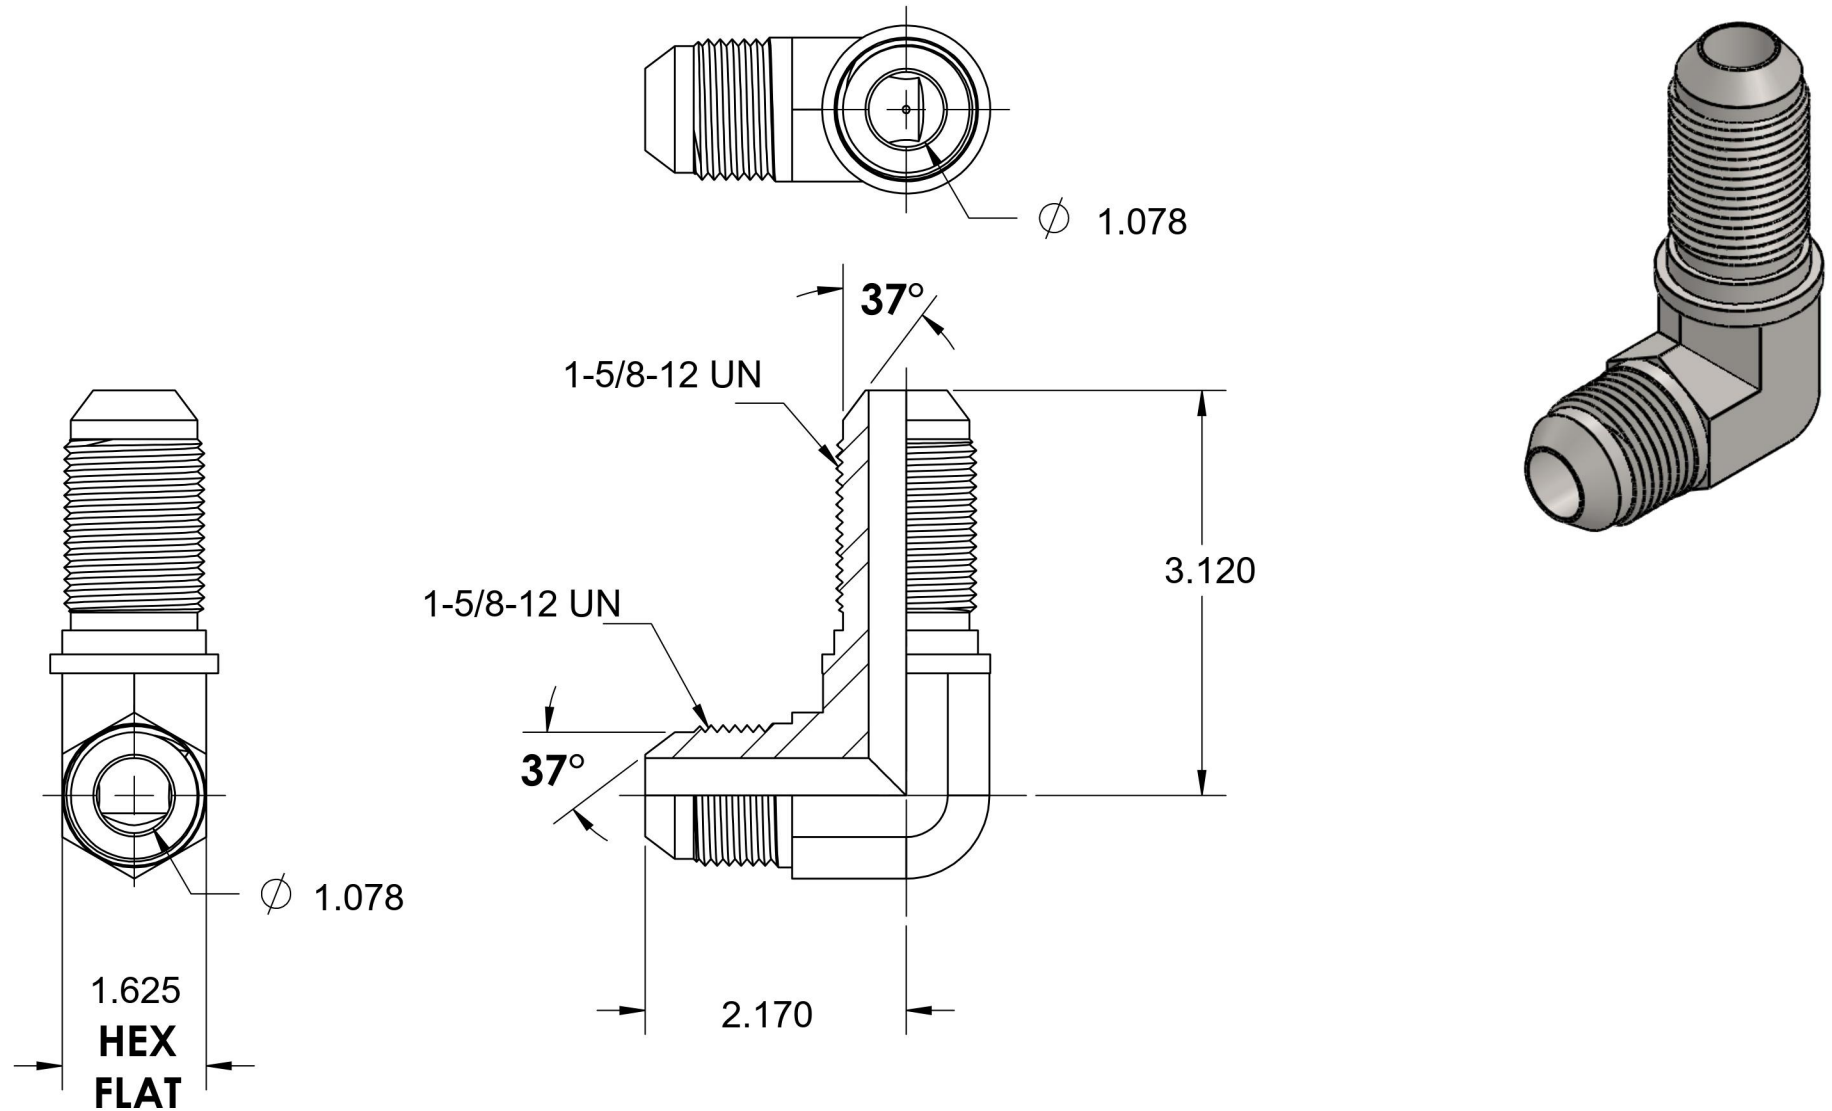

# 2701-20-20-FG

Steel, SAE J514 37° Flare Bulkhead 90° Elbow, 1-1/4" Male JIC x 1-1/4" Male JIC

6701 Cochran Road  
Solon, Ohio 44139  
Phone: (440) 248-1880  
Toll Free: 1-888-331-1523

<b>Temperature Rating</b> -65°F to 500°F	<b>Material</b> C1045 Steel	<b>Industry Standards</b> SAE J514, ASTM B633	<b>Series</b> 2701-FG
<b>Pressure Rating</b> 4000 psi	<b>Finish</b> Trivalent Zinc		<b>Series Description</b> SAE J514 37° Flare Bulkhead 90° Elbow