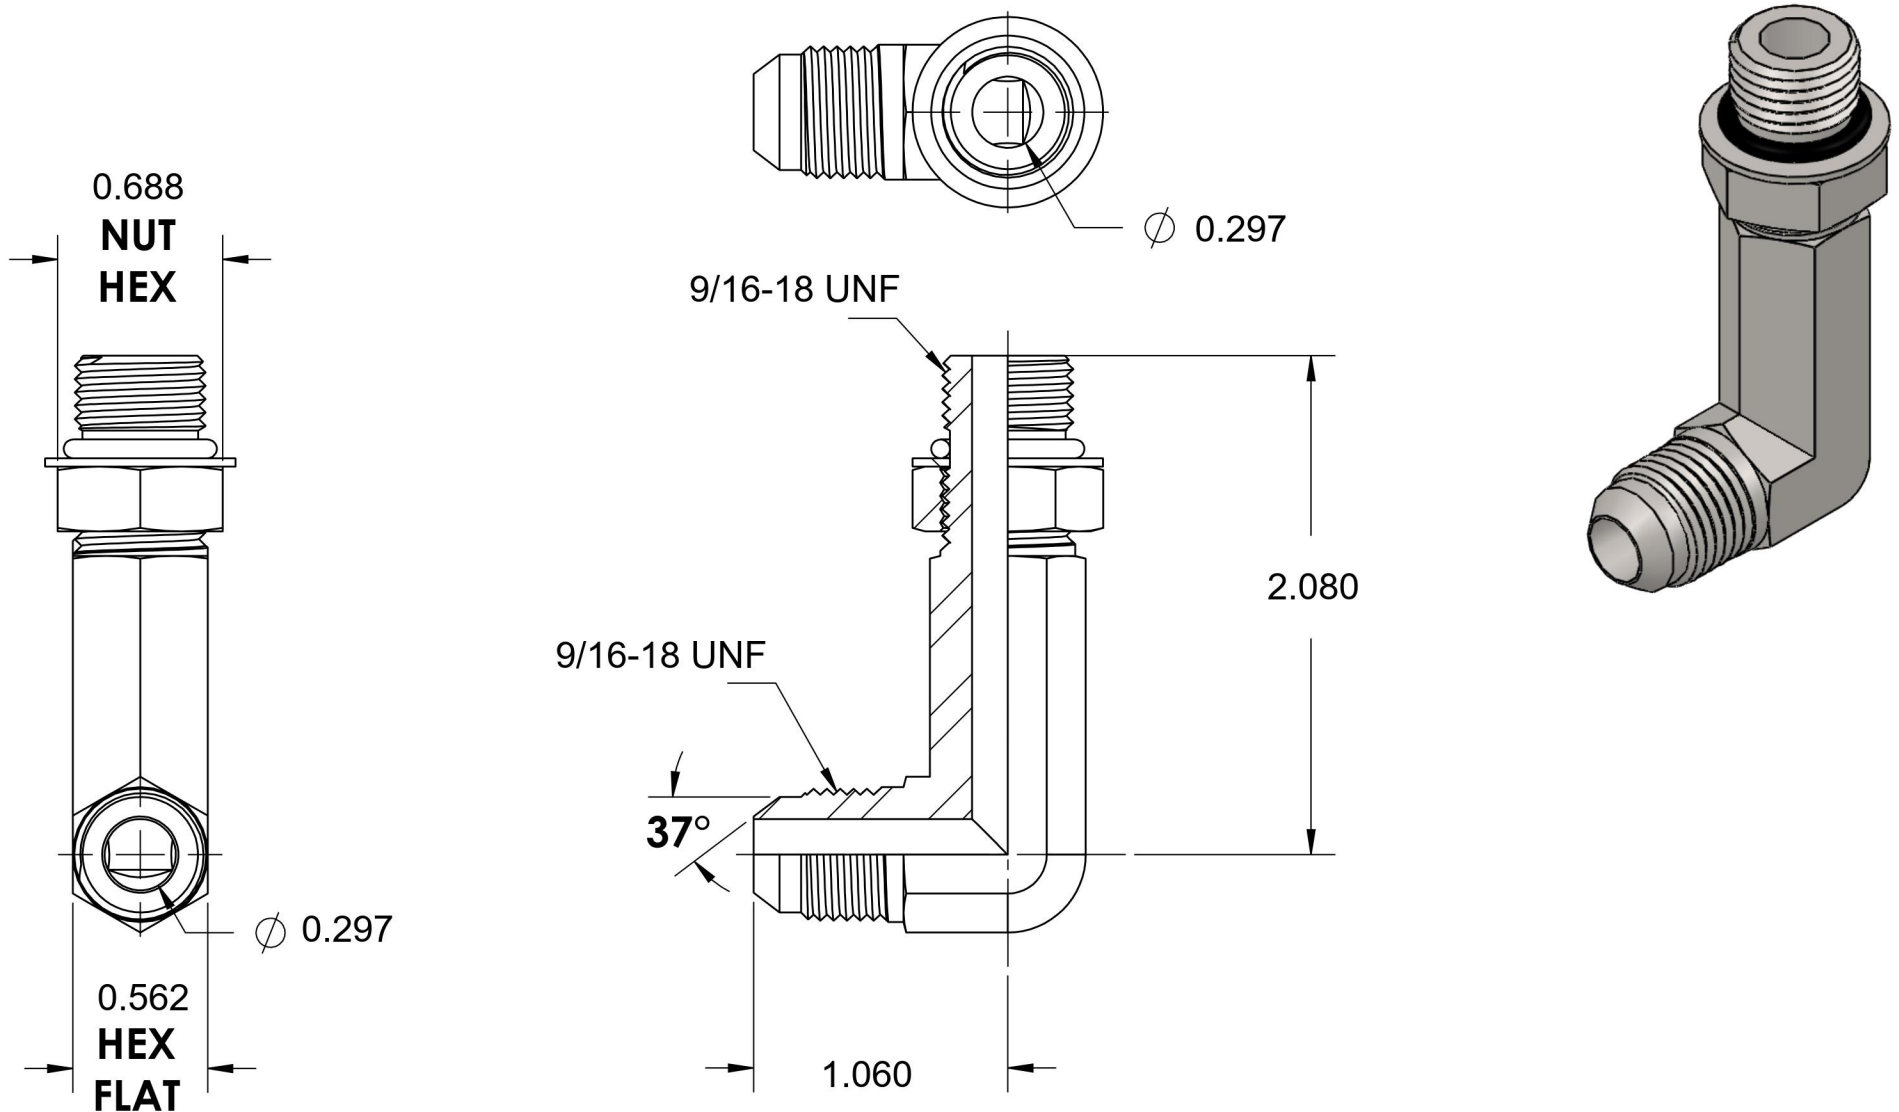

# 6801-LL-06-06-NWO-SS

Stainless Steel, SAE J514 37° Flare 90° Extra Long Adjustable Port Elbow, 3/8" Male JIC x 9/16-18 Male Adjustable ORB

6701 Cochran Road  
Solon, Ohio 44139  
Phone: (440) 248-1880  
Toll Free: 1-888-331-1523

<b>Temperature Rating</b>	<b>Material</b>	<b>Industry Standards</b>	<b>Series</b>
-40°F to 250°F	316/316L Stainless Steel	SAE J1453, SAE J1926-3 SAE J515	<b>6801-LL-NWO-SS</b>
<b>Pressure Rating</b>	<b>Finish</b>		<b>Series Description</b>
5400 psi	Passivated		SAE J514 37° Flare 90° Extra Long Adjustable Port Elbow