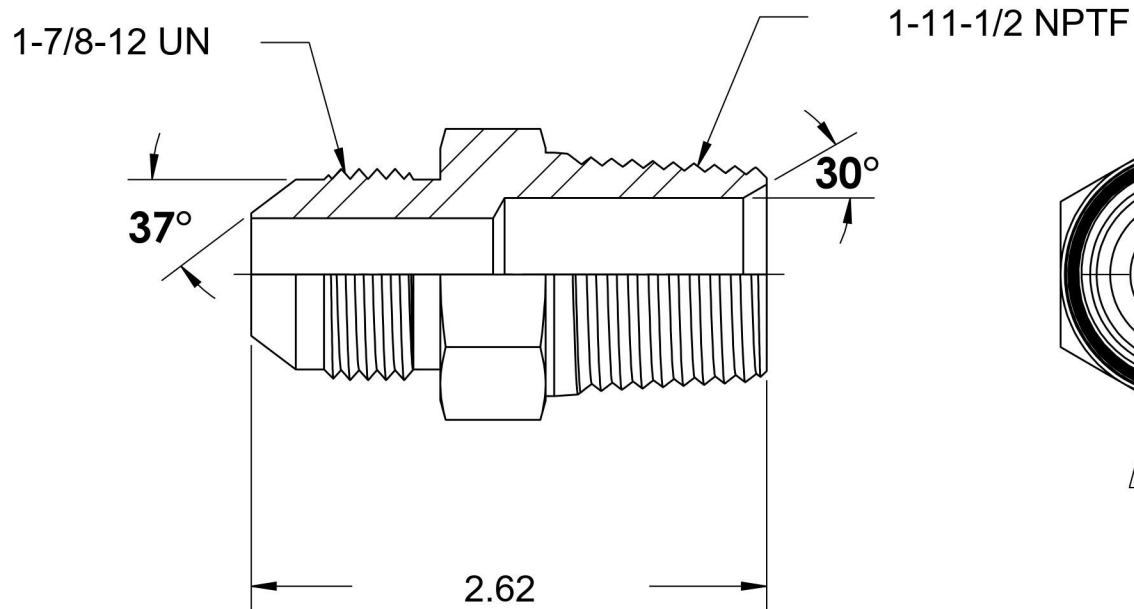

2404-24-16-SS

Stainless Steel, SAE J514 37° Flare Male Connector, 1-1/2" Male JIC x 1" Male NPTF 30°

6701 Cochran Road
Solon, Ohio 44139
Phone: (440) 248-1880
Toll Free: 1-888-331-1523

Temperature Rating -425°F to 1200°F	Material 316/316L Stainless Steel	Industry Standards SAE J514 , SAE J476	Series 2404-SS
Pressure Rating 3000 psi	Finish Passivated		Series Description SAE J514 37° Flare Male Connector