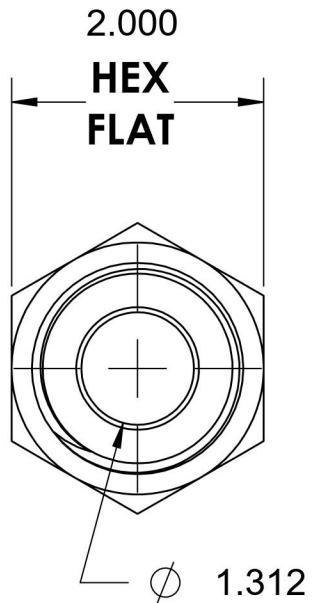

2404-24-16-SS

Stainless Steel, SAE J514 37° Flare Male Connector, 1-1/2" Male JIC x 1" Male NPTF 30°

6701 Cochran Road
Solon, Ohio 44139
Phone: (440) 248-1880
Toll Free: 1-888-331-1523

Temperature Rating -425°F to 1200°F	Material 316/316L Stainless Steel	Industry Standards SAE J514 , SAE J476	Series 2404-SS
Pressure Rating 3000 psi	Finish Passivated		Series Description SAE J514 37° Flare Male Connector