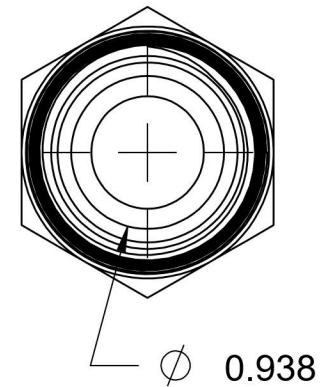

2404-24-16-SS

Stainless Steel, SAE J514 37° Flare Male Connector, 1-1/2" Male JIC x 1" Male NPTF 30°

6701 Cochran Road
Solon, Ohio 44139
Phone: (440) 248-1880
Toll Free: 1-888-331-1523

Temperature Rating -425°F to 1200°F	Material 316/316L Stainless Steel	Industry Standards SAE J514 , SAE J476	Series 2404-SS
Pressure Rating 3000 psi	Finish Passivated		Series Description SAE J514 37° Flare Male Connector