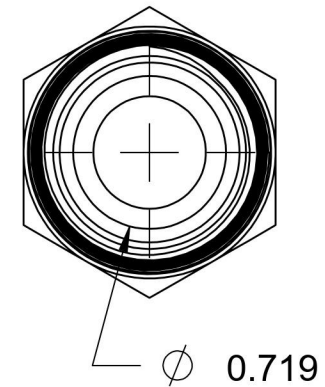

# 2404-12-12-SS

Stainless Steel, SAE J514 37° Flare Male Connector, 3/4" Male JIC x 3/4" Male NPTF 30°

6701 Cochran Road  
Solon, Ohio 44139  
Phone: (440) 248-1880  
Toll Free: 1-888-331-1523

<b>Temperature Rating</b> -425°F to 1200°F	<b>Material</b> 316/316L Stainless Steel	<b>Industry Standards</b> SAE J514 , SAE J476	<b>Series</b> 2404-SS
<b>Pressure Rating</b> 5000 psi	<b>Finish</b> Passivated		<b>Series Description</b> SAE J514 37° Flare Male Connector