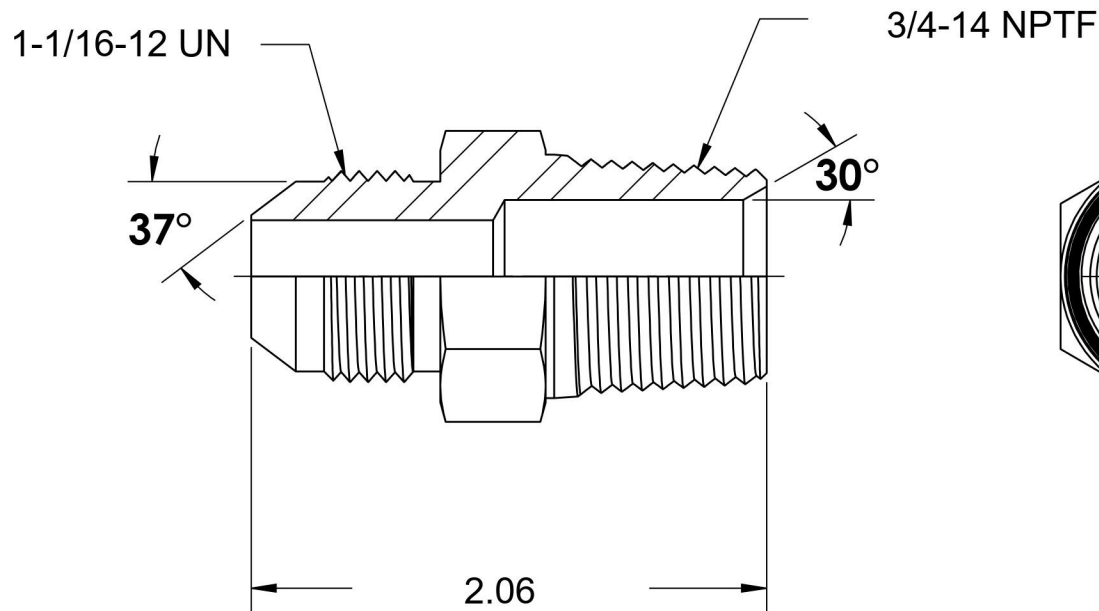

# 2404-12-12-SS

Stainless Steel, SAE J514 37° Flare Male Connector, 3/4" Male JIC x 3/4" Male NPTF 30°

6701 Cochran Road  
Solon, Ohio 44139  
Phone: (440) 248-1880  
Toll Free: 1-888-331-1523

<b>Temperature Rating</b> -425°F to 1200°F	<b>Material</b> 316/316L Stainless Steel	<b>Industry Standards</b> SAE J514 , SAE J476	<b>Series</b> 2404-SS
<b>Pressure Rating</b> 5000 psi	<b>Finish</b> Passivated		<b>Series Description</b> SAE J514 37° Flare Male Connector