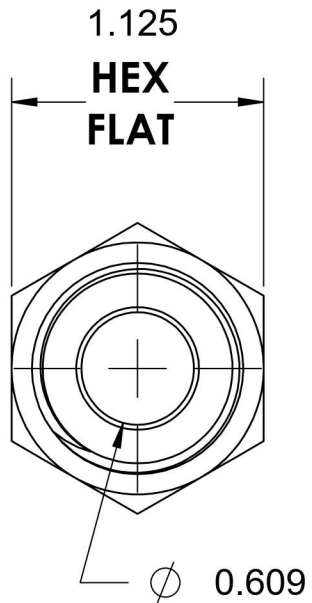

# 2404-12-12-SS

Stainless Steel, SAE J514 37° Flare Male Connector, 3/4" Male JIC x 3/4" Male NPTF 30°

6701 Cochran Road  
Solon, Ohio 44139  
Phone: (440) 248-1880  
Toll Free: 1-888-331-1523

<b>Temperature Rating</b> -425°F to 1200°F	<b>Material</b> 316/316L Stainless Steel	<b>Industry Standards</b> SAE J514 , SAE J476	<b>Series</b> 2404-SS
<b>Pressure Rating</b> 5000 psi	<b>Finish</b> Passivated		<b>Series Description</b> SAE J514 37° Flare Male Connector