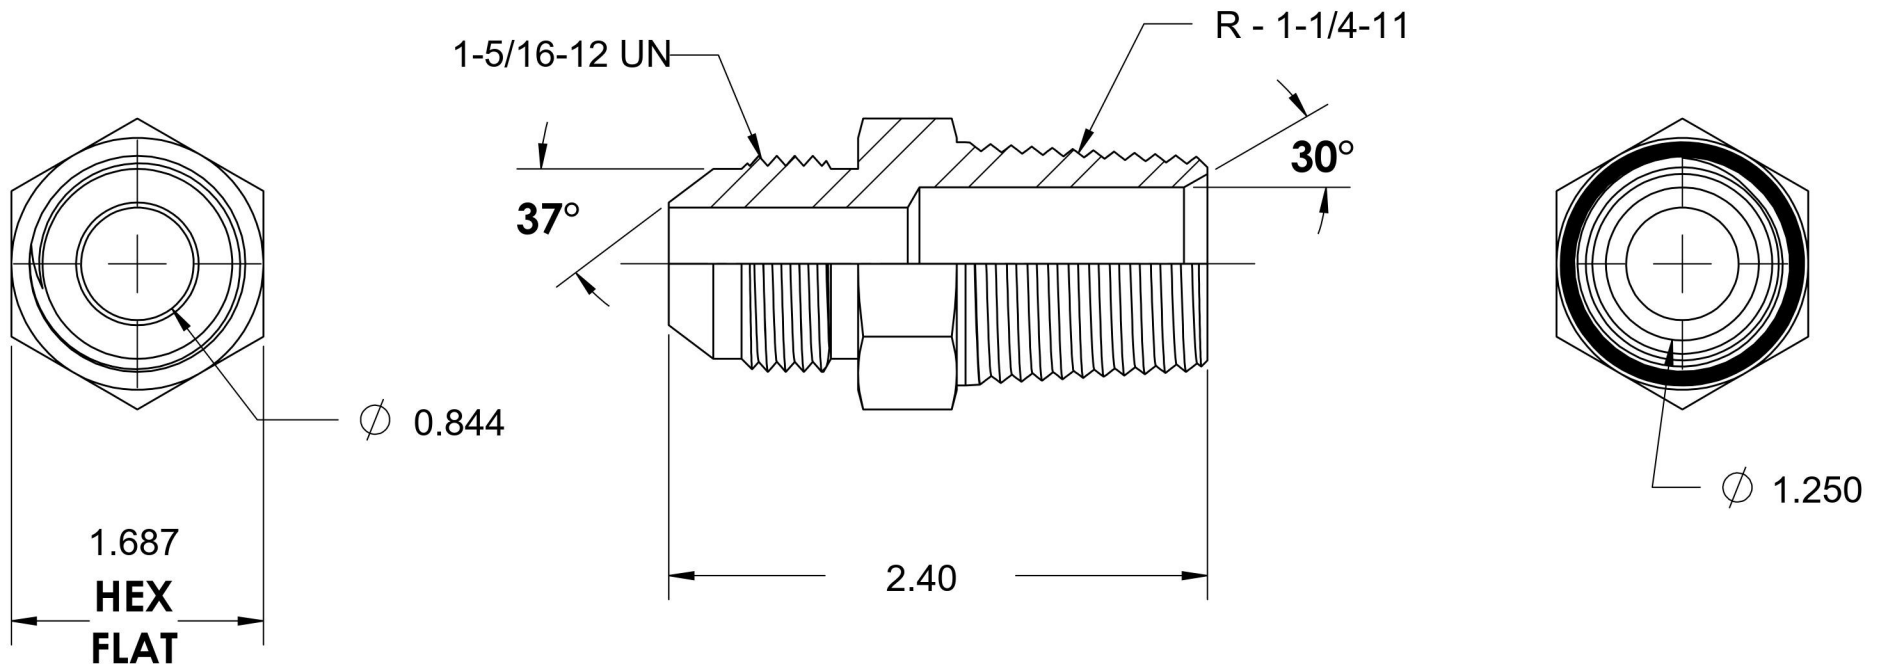

7000-16-20-SS

Stainless Steel, SAE J514 37° Flare Male BSPT Connector, 1" Male JIC x 1-1/4" Male BSPT 30°

6701 Cochran Road
Solon, Ohio 44139
Phone: (440) 248-1880
Toll Free: 1-888-331-1523

Temperature Rating	Material	Industry Standards	Series
-425°F to 1200°F	316/316L Stainless Steel	SAE J514, ISO 7-1	7000-SS
Pressure Rating	Finish		Series Description
2300 psi	Passivated		SAE J514 37° Flare Male BSPT Connector