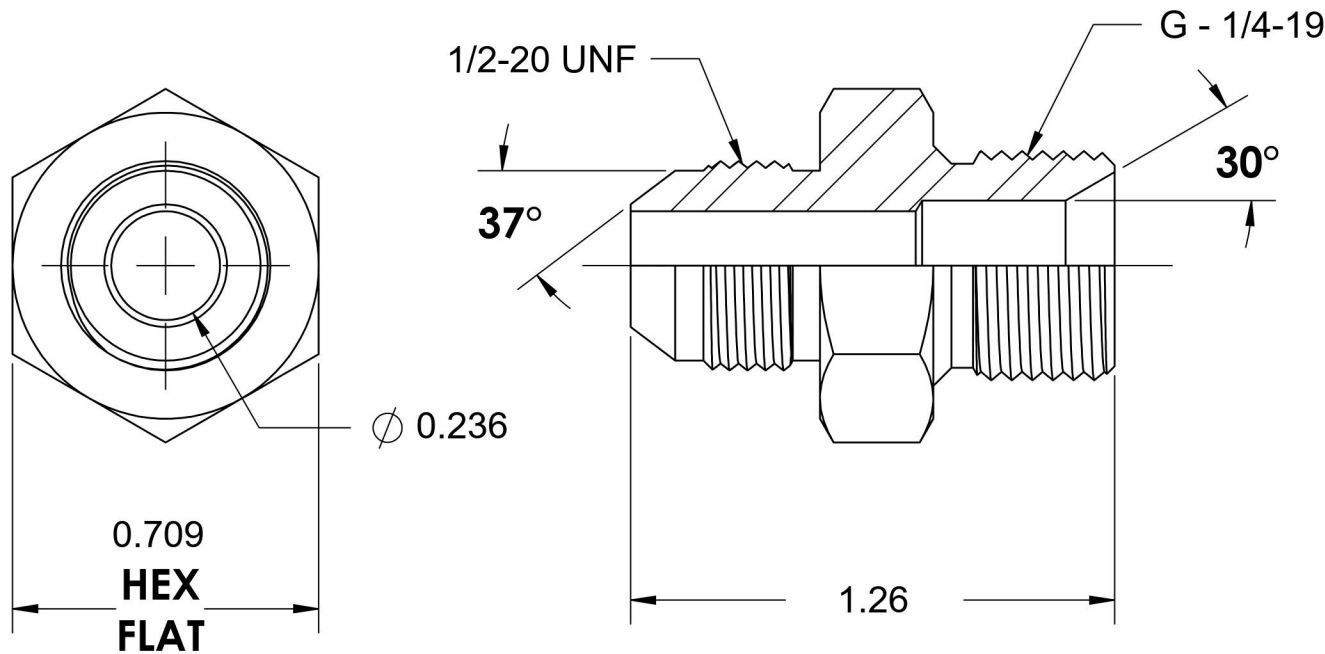

7002-05-04

Steel, SAE J514 37° Flare Male BSPP Port/Line Connector, 5/16" Male JIC x 1/4-19 Male BSPP 60° Line/Port

6701 Cochran Road
Solon, Ohio 44139
Phone: (440) 248-1880
Toll Free: 1-888-331-1523

Temperature Rating	Material	Industry Standards	Series
-65°F to 500°F	C1045/12L14 Steel	SAE J514, ISO 1179	7002
Pressure Rating	Finish	ISO 8434-6, ASTM B633	Series Description
5100 psi	Trivalent Zinc		SAE J514 37° Flare Male BSPP Port/Line Connector