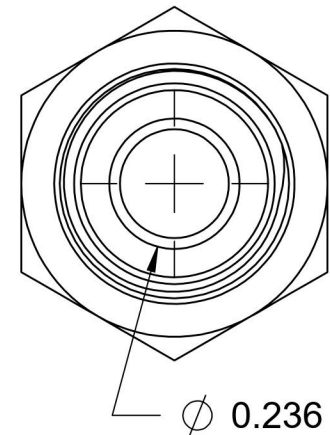

7002-05-04

Steel, SAE J514 37° Flare Male BSPP Port/Line Connector, 5/16" Male JIC x 1/4-19 Male BSPP 60° Line/Port

6701 Cochran Road
Solon, Ohio 44139
Phone: (440) 248-1880
Toll Free: 1-888-331-1523

Temperature Rating	Material	Industry Standards	Series
-65°F to 500°F	C1045/12L14 Steel	SAE J514, ISO 1179	7002
Pressure Rating	Finish	ISO 8434-6, ASTM B633	Series Description
5100 psi	Trivalent Zinc		SAE J514 37° Flare Male BSPP Port/Line Connector