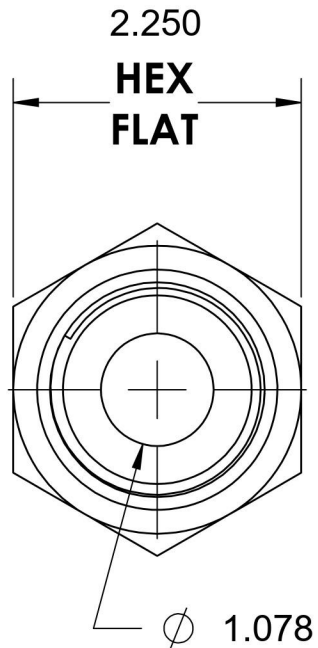

# 6410-20-24-O

Steel, SAE J1926 O-Ring Boss Reducer, 1-5/8-12 Male ORB x 1-7/8-12 Female ORB

6701 Cochran Road  
Solon, Ohio 44139  
Phone: (440) 248-1880  
Toll Free: 1-888-331-1523

|                           |                     |                                    |                               |
|---------------------------|---------------------|------------------------------------|-------------------------------|
| <b>Temperature Rating</b> | <b>Material</b>     | <b>Industry Standards</b>          | <b>Series</b>                 |
| -40°F to 250°F            | C1045 / 12L14 Steel | SAE J1926-3, SAE J515<br>ASTM B633 | 6410-O                        |
| <b>Pressure Rating</b>    | <b>Finish</b>       |                                    | <b>Series Description</b>     |
| 3000 psi                  | Trivalent Zinc      |                                    | SAE J1926 O-Ring Boss Reducer |