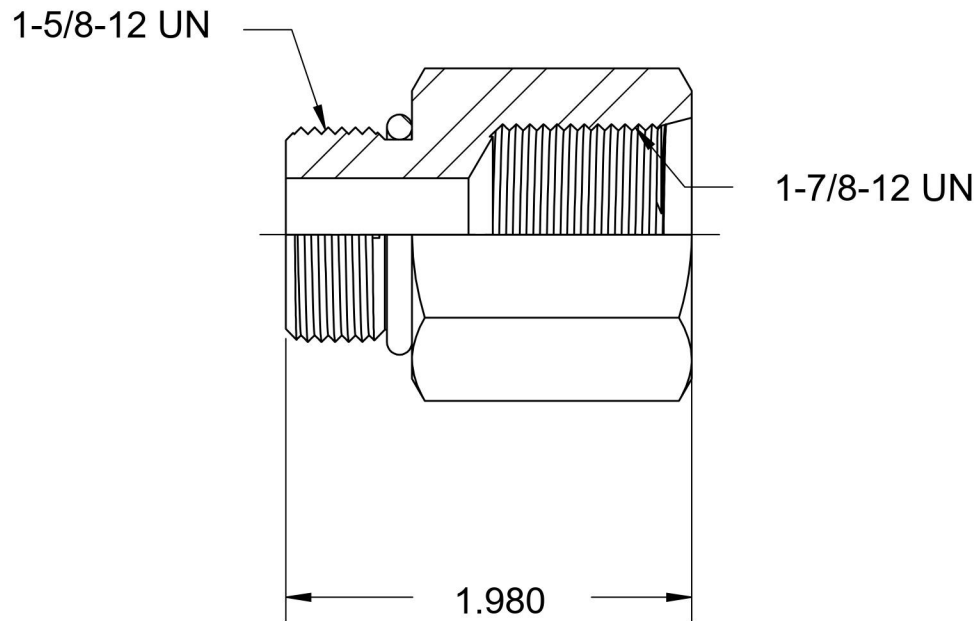

# 6410-20-24-O

Steel, SAE J1926 O-Ring Boss Reducer, 1-5/8-12 Male ORB x 1-7/8-12 Female ORB

6701 Cochran Road  
Solon, Ohio 44139  
Phone: (440) 248-1880  
Toll Free: 1-888-331-1523

|                           |                     |                                    |                               |
|---------------------------|---------------------|------------------------------------|-------------------------------|
| <b>Temperature Rating</b> | <b>Material</b>     | <b>Industry Standards</b>          | <b>Series</b>                 |
| -40°F to 250°F            | C1045 / 12L14 Steel | SAE J1926-3, SAE J515<br>ASTM B633 | 6410-O                        |
| <b>Pressure Rating</b>    | <b>Finish</b>       |                                    | <b>Series Description</b>     |
| 3000 psi                  | Trivalent Zinc      |                                    | SAE J1926 O-Ring Boss Reducer |