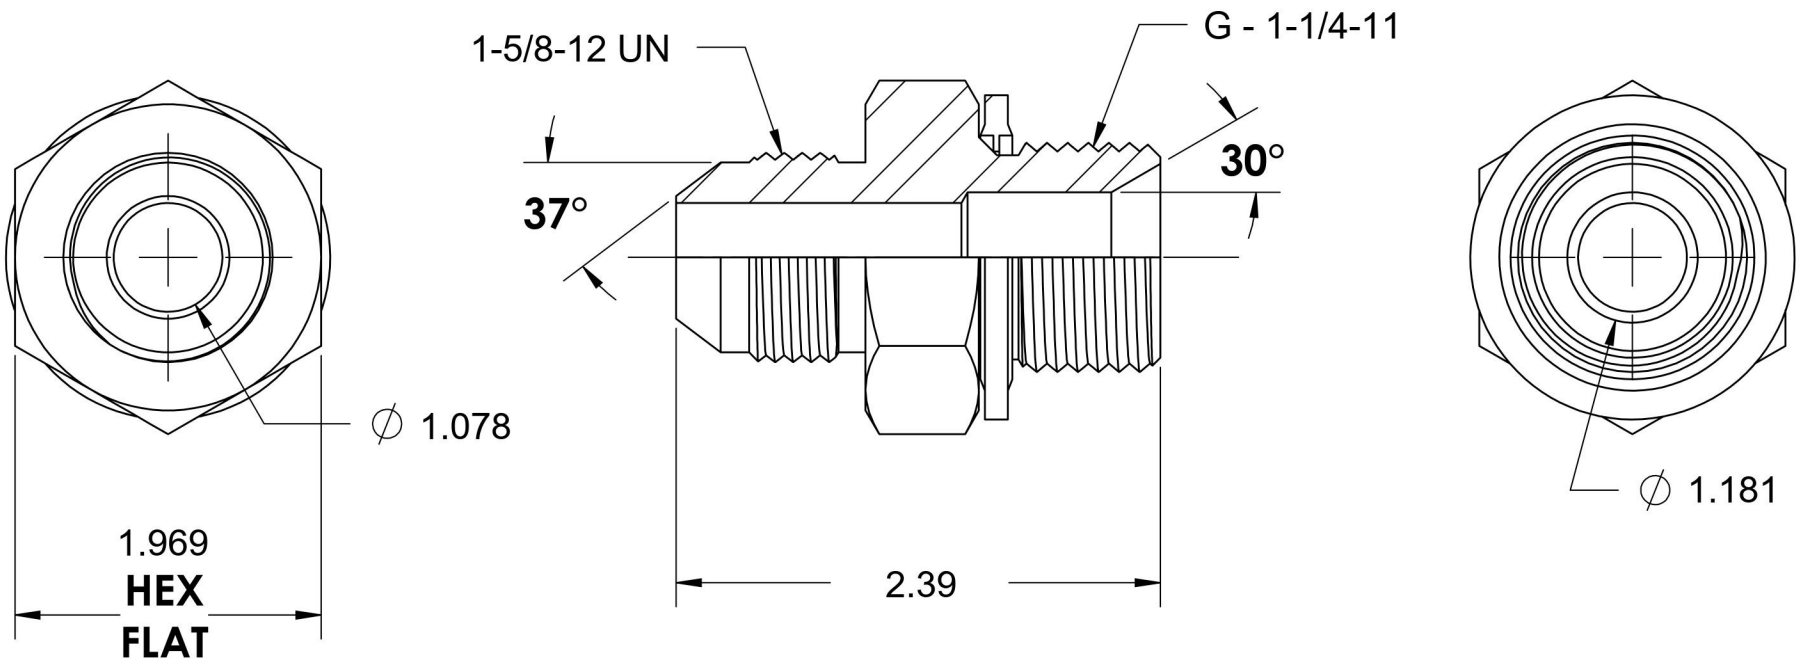

7002-20-20-BS

Steel, SAE J514 37° Flare BSPP Type (D) Bonded Seal Port/Line Adapter, 1-1/4" Male JIC x 1-1/4-11 Male BSPP 60° Line/Port

6701 Cochran Road
Solon, Ohio 44139
Phone: (440) 248-1880
Toll Free: 1-888-331-1523

Temperature Rating	Material	Industry Standards	Series
-22°F to 257°F	C1045/12L14 Steel	SAE J514, ISO 1179	7002-BS
Pressure Rating	Finish	ASTM B633	Series Description
1500 psi	Trivalent Zinc		SAE J514 37° Flare BSPP Type (D) Bonded Seal Port/Line Adapter