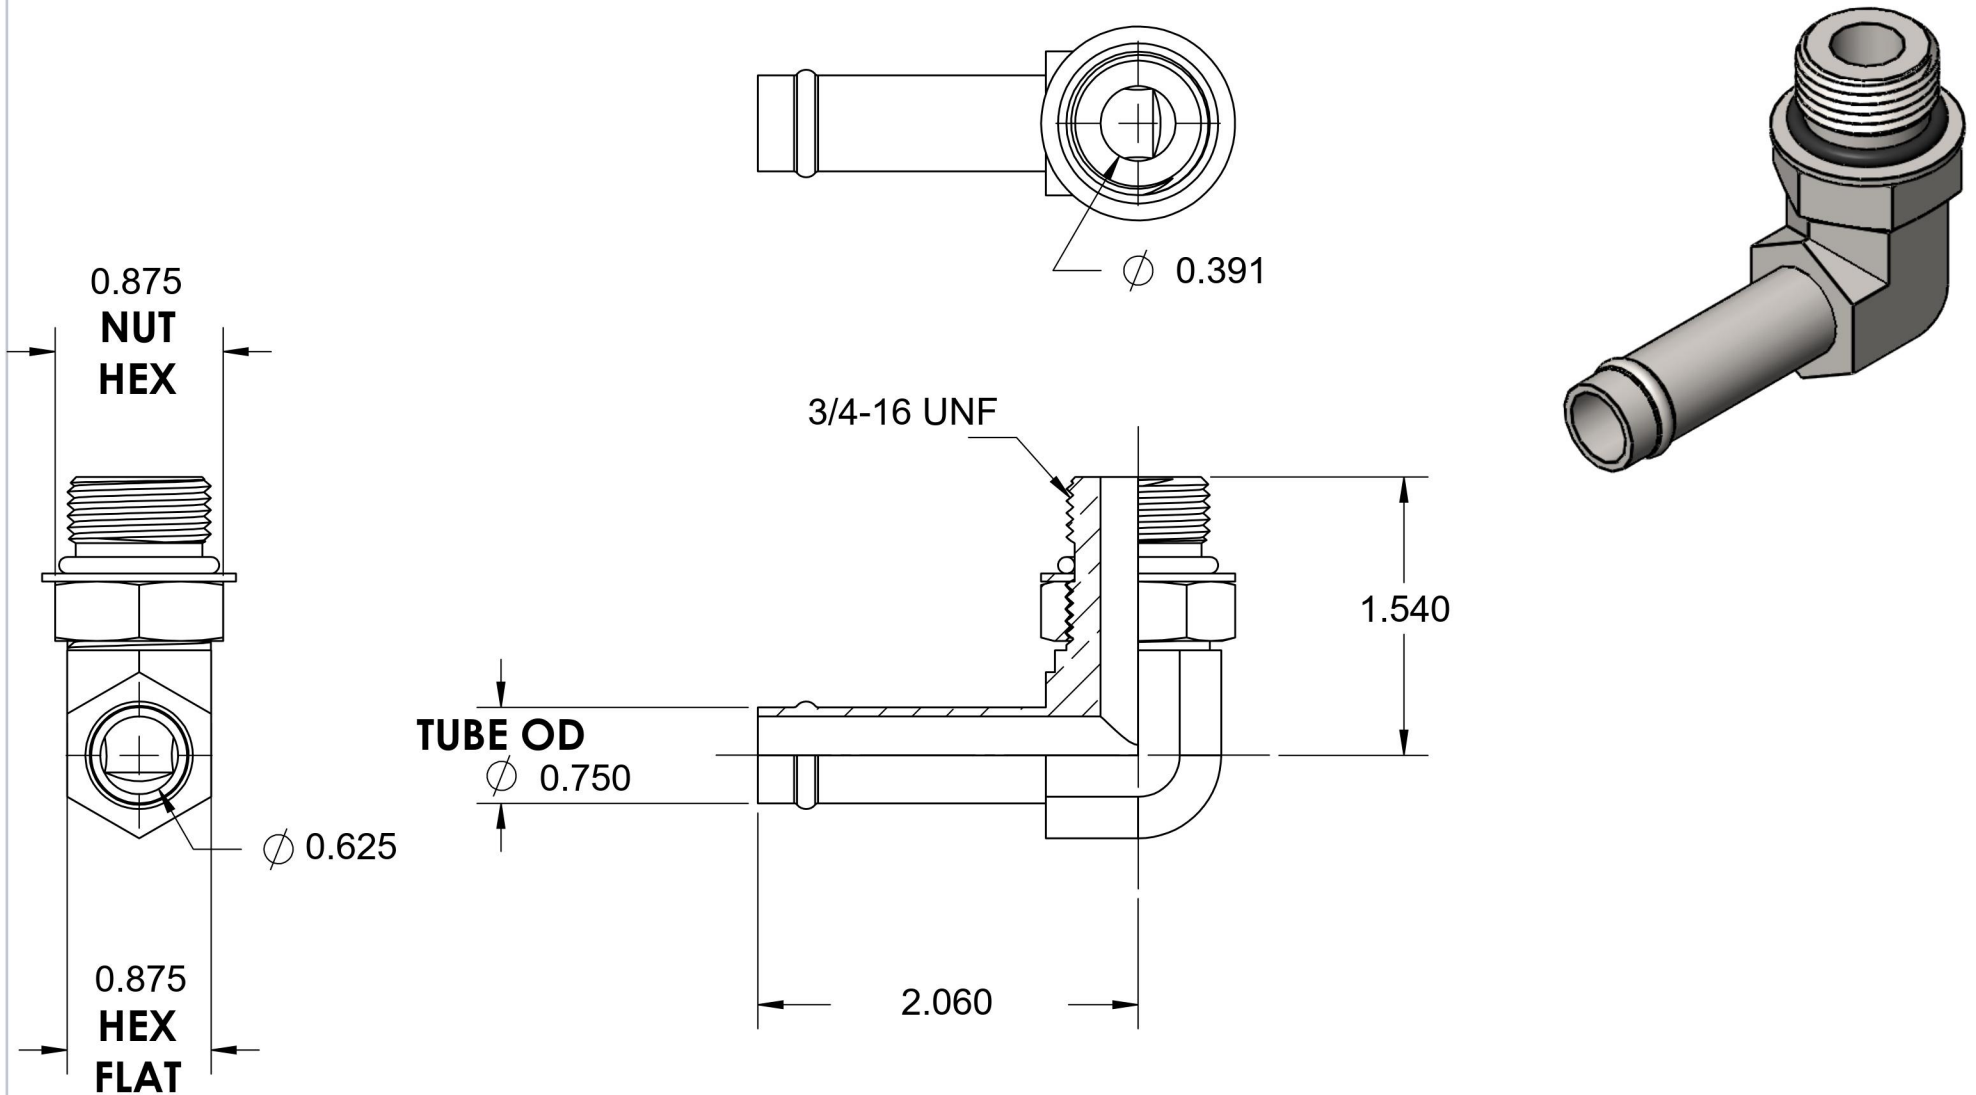

4601-12-08-NWO-FG

Steel, SAE J1231 Hose Bead 90° Adjustable Port Elbow, 3/4" Beaded Hose Barb x 3/4-16 Male Adjustable ORB

6701 Cochran Road
Solon, Ohio 44139
Phone: (440) 248-1880
Toll Free: 1-888-331-1523

Temperature Rating

-40°F to 250°F

Pressure Rating

150 psi

Material

C1045 Steel

Finish

Trivalent Zinc

Industry Standards

SAE J1231-2, SAE J1926-3
SAE J515, ASTM B633

Series

4601-NWO-FG

Series Description

SAE J1231 Hose Bead
90° Adjustable Port Elbow