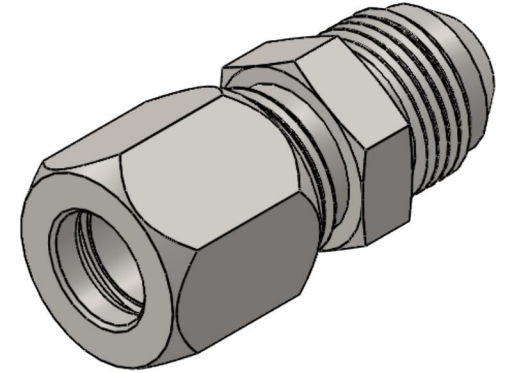

# C2402-08-08-SS

Stainless Steel, SAE J514 Flareless Tube Male Flared Adapter, 1/2" Flareless Bite Type x 1/2" Male JIC

6701 Cochran Road  
Solon, Ohio 44139  
Phone: (440) 248-1880  
Toll Free: 1-888-331-1523

<b>Temperature Rating</b>	<b>Material</b>	<b>Industry Standards</b>	<b>Series</b>
-425°F to 1200°F	316/316L Stainless	SAE J514	C2402
<b>Pressure Rating</b>	<b>Finish</b>		<b>Series Description</b>
7700psi	Passivation		SAE J514 Flareless Tube Male Flared Adapter