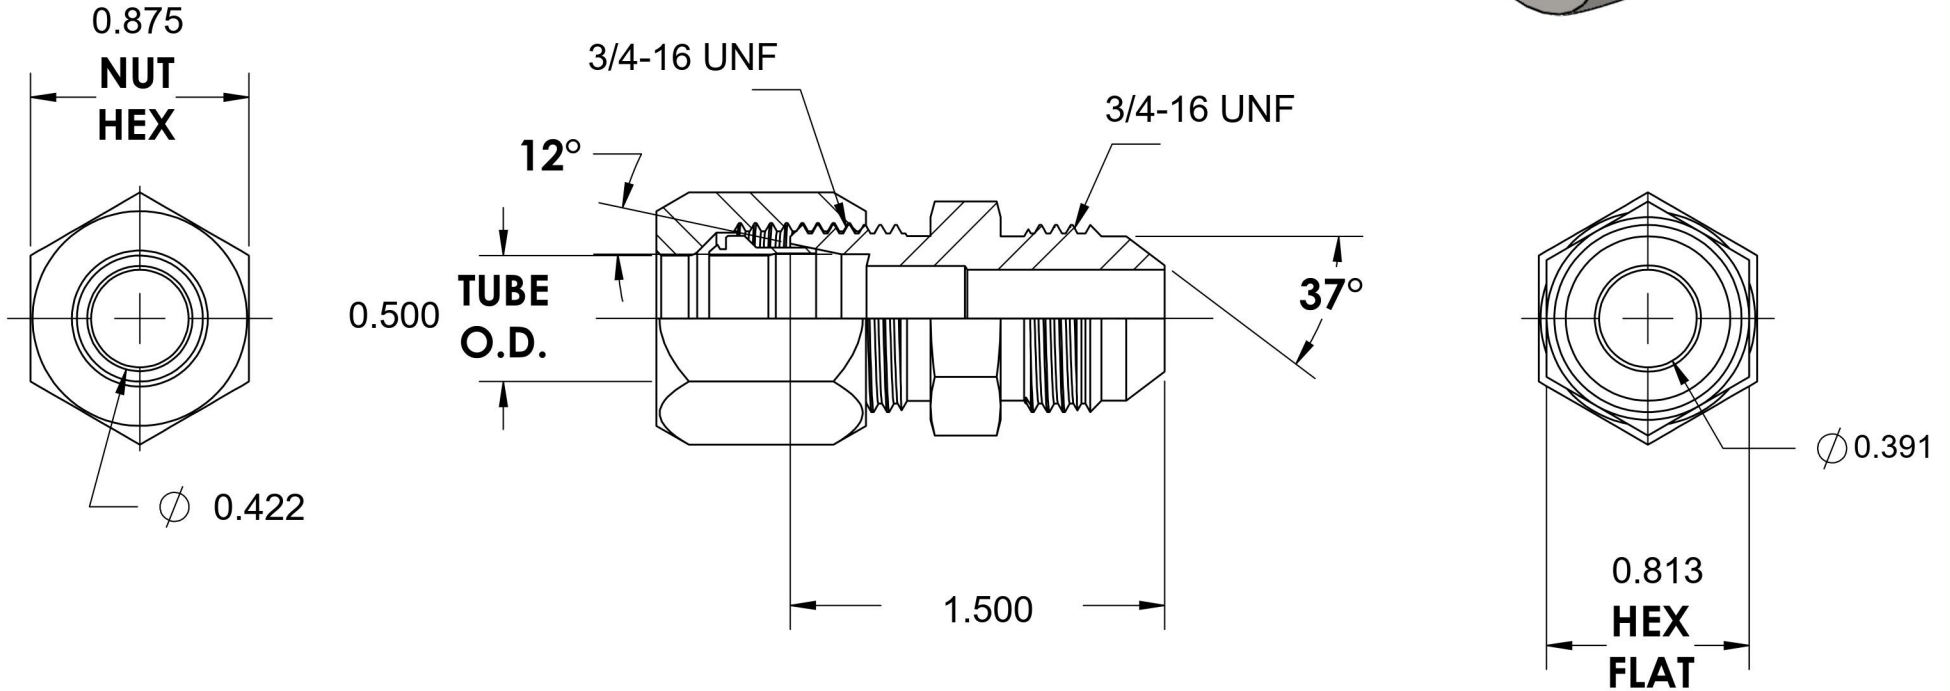

# C2402-08-08-SS

Stainless Steel, SAE J514 Flareless Tube Male Flared Adapter, 1/2" Flareless Bite Type x 1/2" Male JIC

6701 Cochran Road  
Solon, Ohio 44139  
Phone: (440) 248-1880  
Toll Free: 1-888-331-1523

<b>Temperature Rating</b>	<b>Material</b>	<b>Industry Standards</b>	<b>Series</b>
-425°F to 1200°F	316/316L Stainless	SAE J514	C2402
<b>Pressure Rating</b>	<b>Finish</b>		<b>Series Description</b>
7700psi	Passivation		SAE J514 Flareless Tube Male Flared Adapter