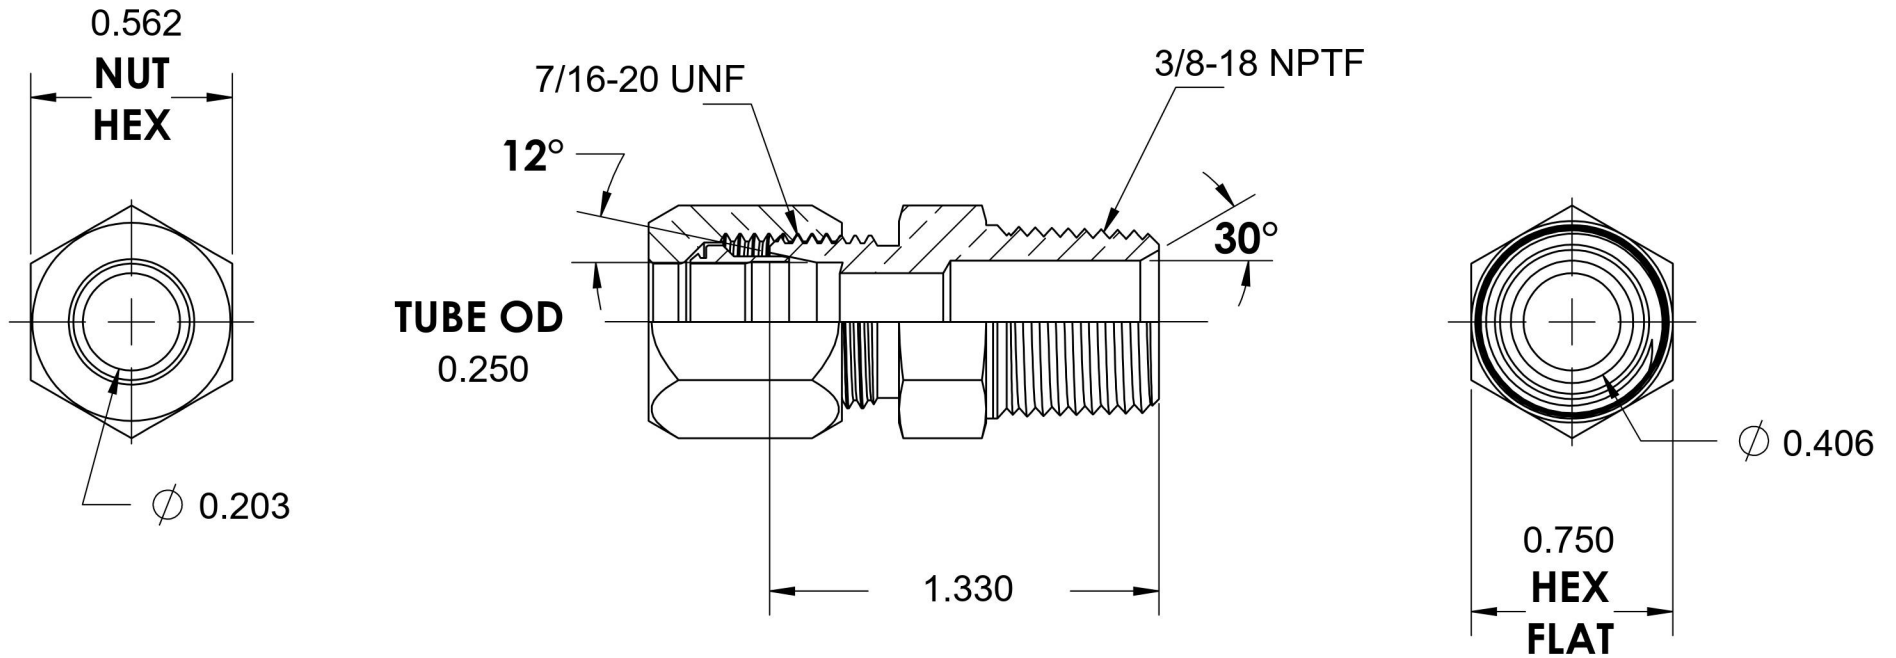

# C2404-04-06

Steel, SAE J514 Flareless Tube Male Connector, 1/4" Flareless Bite Type x 3/8" Male NPTF 30°

6701 Cochran Road  
Solon, Ohio 44139  
Phone: (440) 248-1880  
Toll Free: 1-888-331-1523

**Temperature Rating**

-65°F to 500°F

**Pressure Rating**

6000 psi

**Material**

C1045/12L14 Steel

**Finish**

Trivalent Zinc

**Industry Standards**