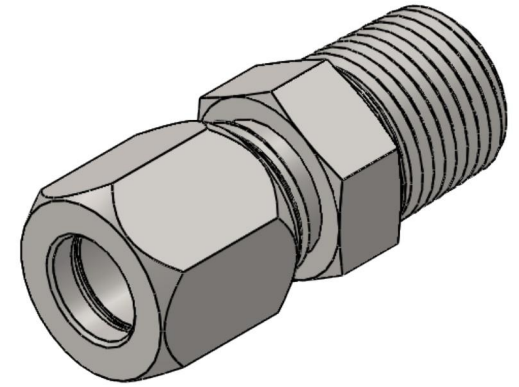

# C2404-04-06

Steel, SAE J514 Flareless Tube Male Connector, 1/4" Flareless Bite Type x 3/8" Male NPTF 30°

6701 Cochran Road  
Solon, Ohio 44139  
Phone: (440) 248-1880  
Toll Free: 1-888-331-1523

**Temperature Rating**

-65°F to 500°F

**Pressure Rating**

6000 psi

**Material**

C1045/12L14 Steel

**Finish**

Trivalent Zinc

**Industry Standards**

SAE J514, SAE J476  
ASTM B633

**Series**

C2404

**Series Description**

SAE J514 Flareless Tube  
Male Connector