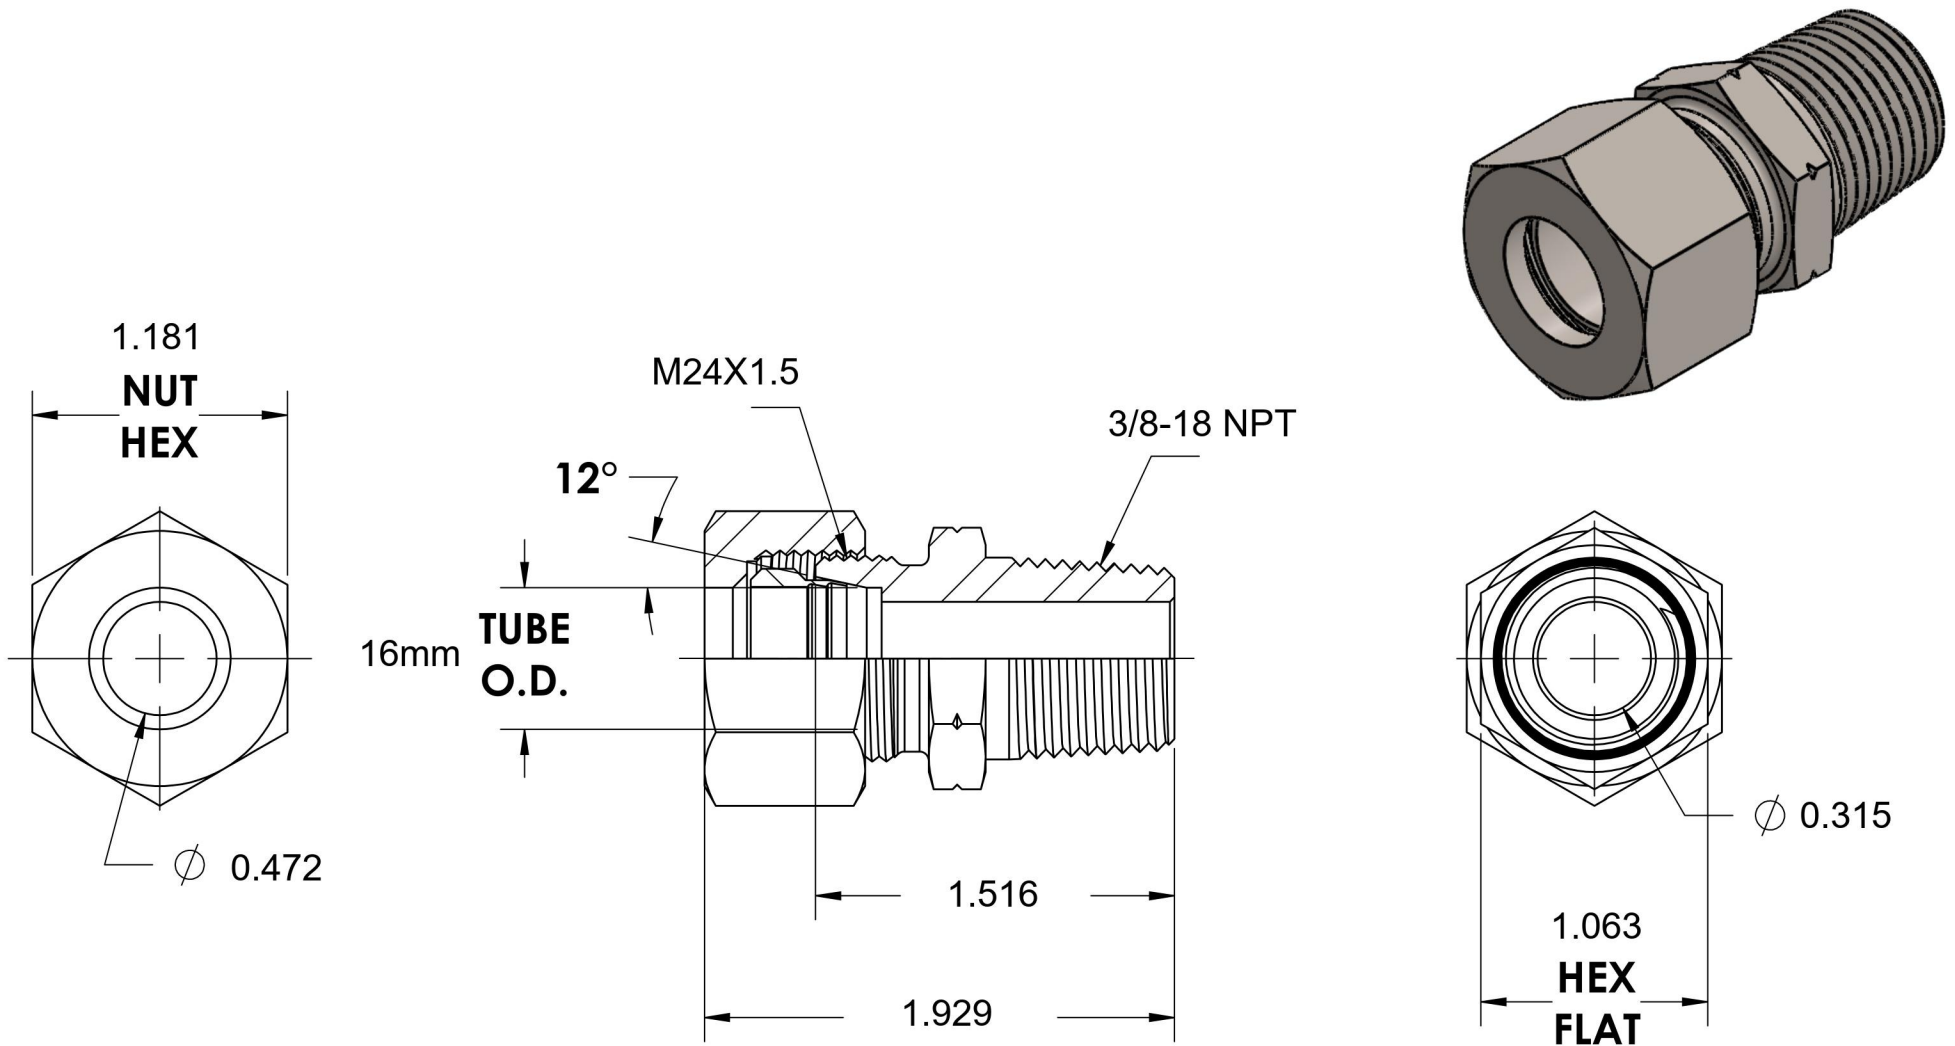

D2404-S16-06-SS

Stainless Steel, DIN 2353 Male Connector, Heavy 16mm Tube OD x 3/8" NPT

6701 Cochran Road
Solon, Ohio 44139
Phone: (440) 248-1880
Toll Free: 1-888-331-1523

Temperature Rating	Material	Industry Standards	Series
-425°F to 1200°F	316Ti Stainless	DIN 2353, ISO 8434-1 ANSI/ASME B1.20.1	D2404
Pressure Rating	Finish		Series Description
5802psi	Passivation		DIN 2353 Flareless Tube Male Connector