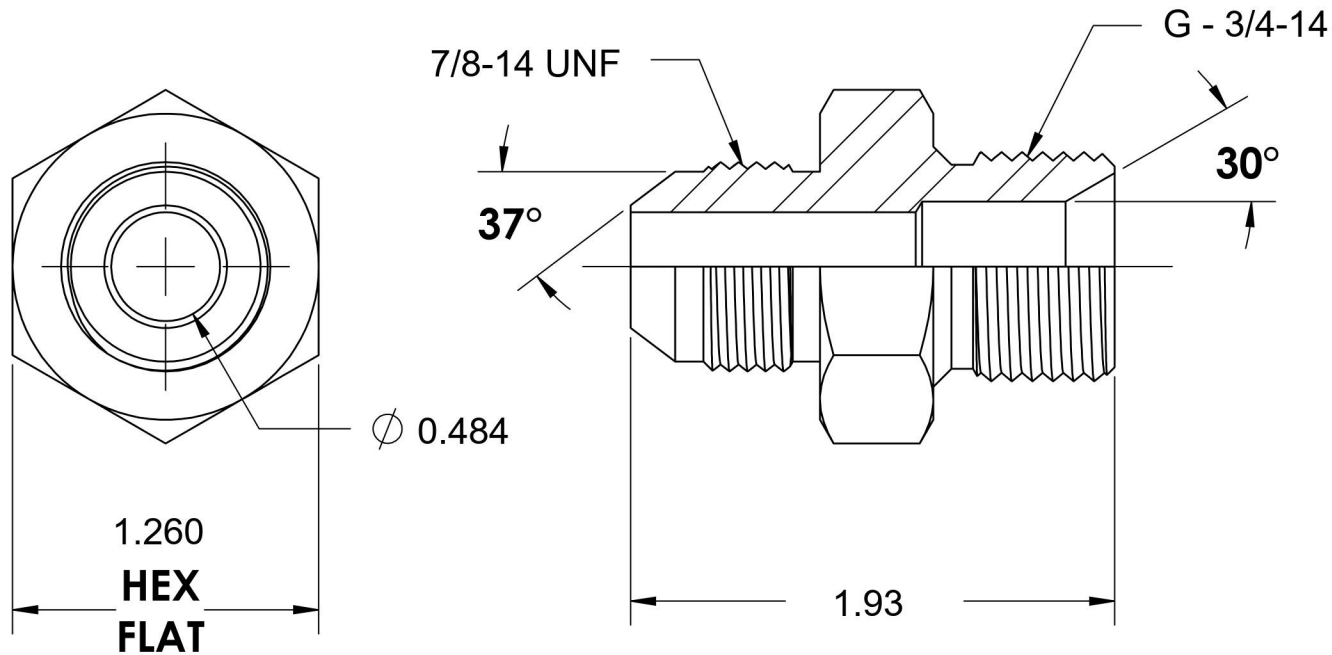

7002-10-12-SS

Stainless Steel, SAE J514 37° Flare Male BSPP Port/Line Connector, 5/8" Male JIC x 3/4-14 Male BSPP 60° Line/Port

6701 Cochran Road
Solon, Ohio 44139
Phone: (440) 248-1880
Toll Free: 1-888-331-1523

Temperature Rating	Material	Industry Standards	Series
-425°F to 1200°F	316/316L Stainless Steel	SAE J514, ISO 1179	7002-SS
Pressure Rating	Finish	ISO 8434-6	Series Description
2900 psi	Passivated		SAE J514 37° Flare Male BSPP Port/Line Connector