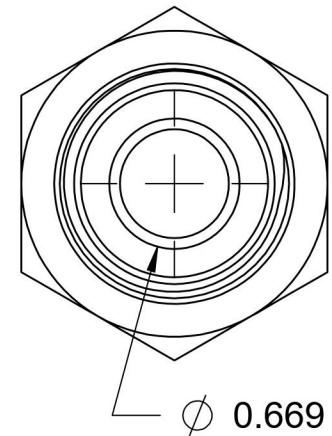

7002-10-12-SS

Stainless Steel, SAE J514 37° Flare Male BSPP Port/Line Connector, 5/8" Male JIC x 3/4-14 Male BSPP 60° Line/Port

6701 Cochran Road
Solon, Ohio 44139
Phone: (440) 248-1880
Toll Free: 1-888-331-1523