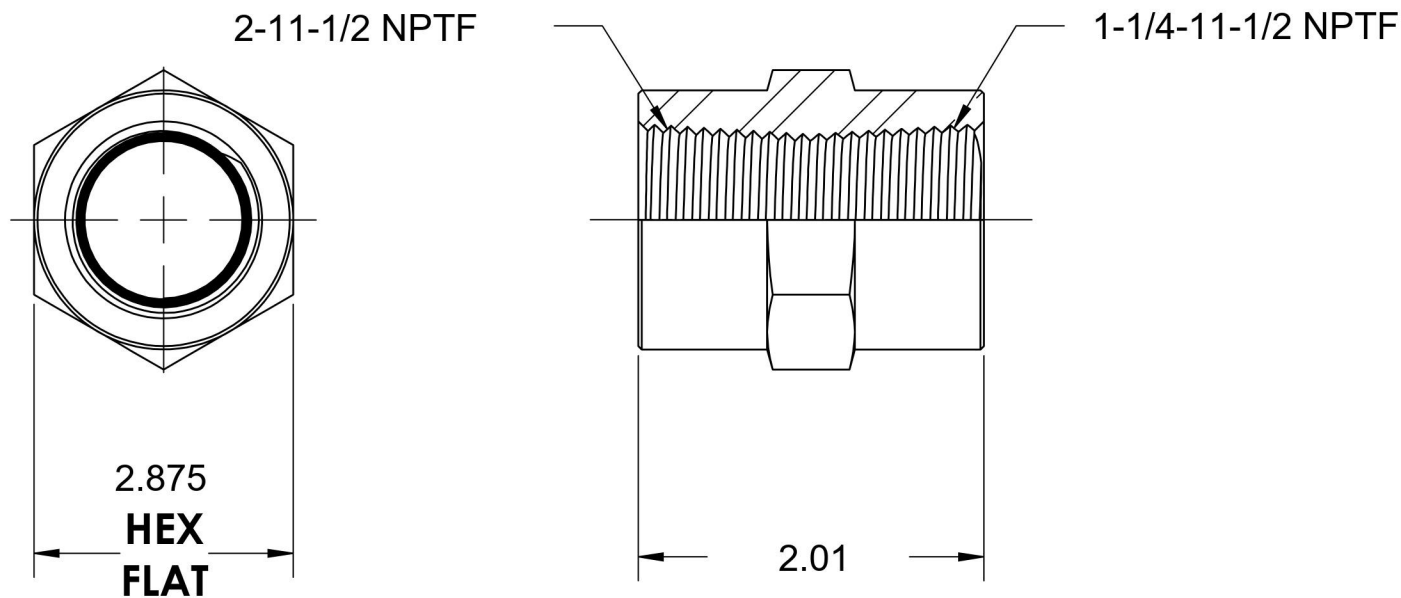

5000-32-20

Steel, SAE J514 Pipe Hex Coupling, 2" Female NPTF x 1-1/4" Female NPTF

6701 Cochran Road
Solon, Ohio 44139
Phone: (440) 248-1880
Toll Free: 1-888-331-1523

Temperature Rating -65°F to 500°F	Material C1045/12L14 Steel	Industry Standards SAE J514 , SAE J476 ASTM B633	Series 5000
Pressure Rating 2000 psi	Finish Trivalent Zinc		Series Description SAE J514 Pipe Hex Coupling