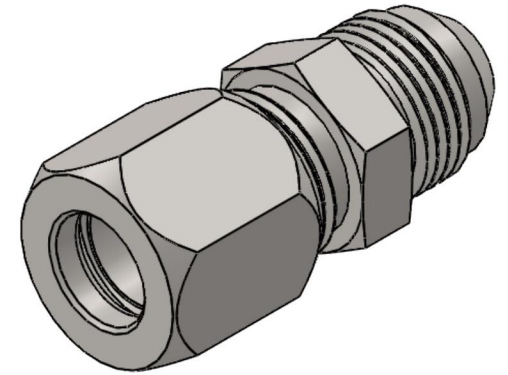

# C2402-10-08-SS

Stainless Steel, SAE J514 Flareless Tube Male Flared Adapter, 5/8" Flareless Bite Type x 1/2" Male JIC

6701 Cochran Road  
Solon, Ohio 44139  
Phone: (440) 248-1880  
Toll Free: 1-888-331-1523

<b>Temperature Rating</b>	<b>Material</b>	<b>Industry Standards</b>	<b>Series</b>
-425°F to 1200°F	316/316L Stainless	SAE J514	C2402
<b>Pressure Rating</b>	<b>Finish</b>		<b>Series Description</b>
6000psi	Passivation		SAE J514 Flareless Tube Male Flared Adapter