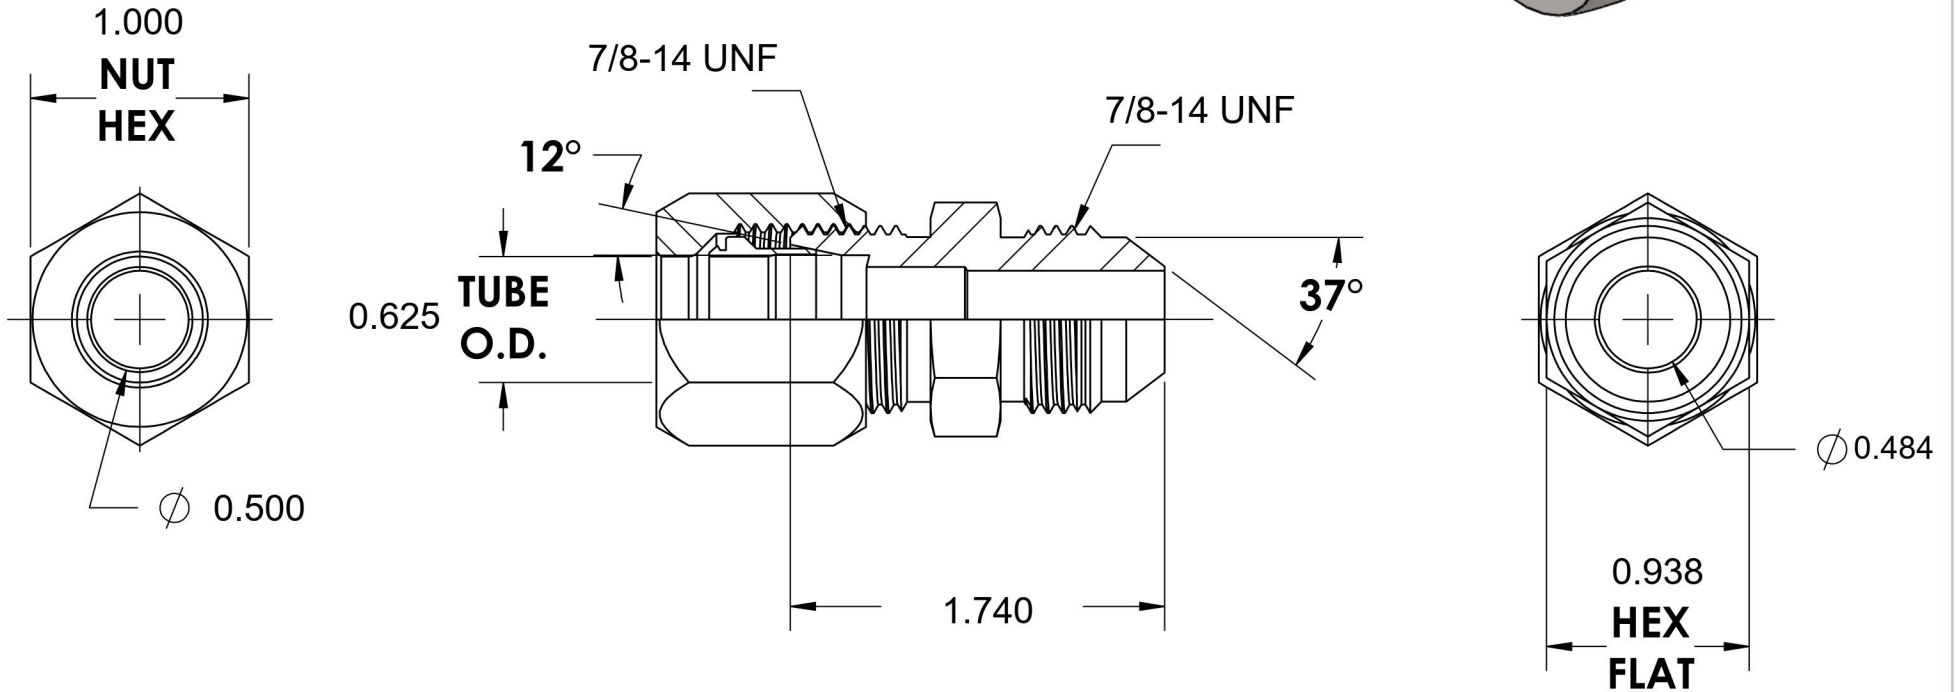

# C2402-10-08-SS

Stainless Steel, SAE J514 Flareless Tube Male Flared Adapter, 5/8" Flareless Bite Type x 1/2" Male JIC

6701 Cochran Road  
Solon, Ohio 44139  
Phone: (440) 248-1880  
Toll Free: 1-888-331-1523

<b>Temperature Rating</b>	<b>Material</b>	<b>Industry Standards</b>	<b>Series</b>
-425°F to 1200°F	316/316L Stainless	SAE J514	C2402
<b>Pressure Rating</b>	<b>Finish</b>		<b>Series Description</b>
6000psi	Passivation		SAE J514 Flareless Tube Male Flared Adapter