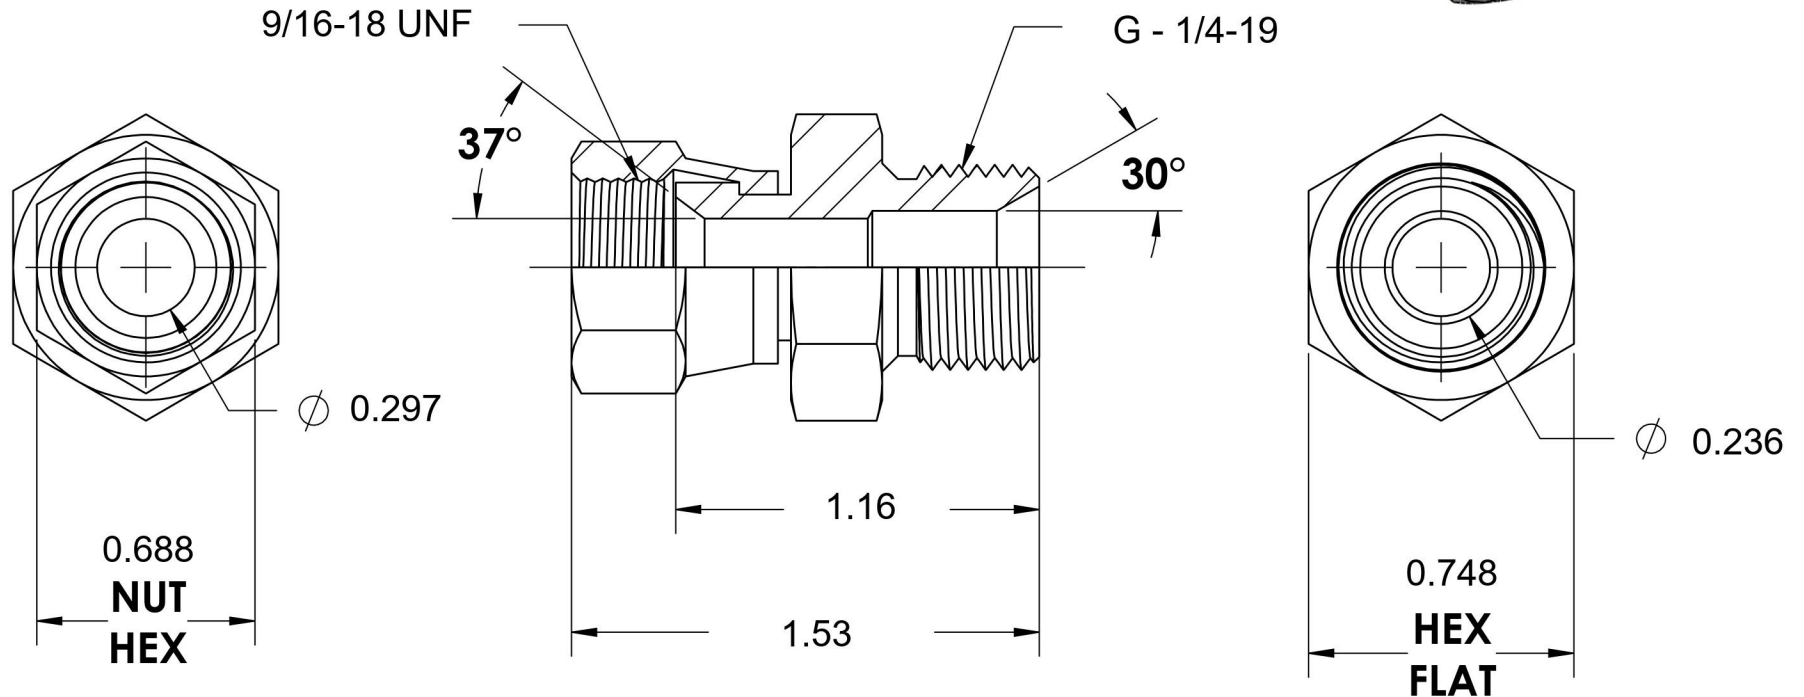

7022-06-04-SS

Stainless Steel, SAE J514 37° Flare Swivel Male BSPP Port/Line Connector, 3/8" Female JIC Swivel x 1/4-19 Male BSPP 60° Line/Port

6701 Cochran Road
Solon, Ohio 44139
Phone: (440) 248-1880
Toll Free: 1-888-331-1523

Temperature Rating	Material	Industry Standards	Series
-425°F to 1200°F	316/316L Stainless Steel	SAE J514, ISO 1179	7022-SS
Pressure Rating	Finish	ISO 8434-6	Series Description
5100 psi	Passivated		SAE J514 37° Flare Swivel Male BSPP Port/Line Connector