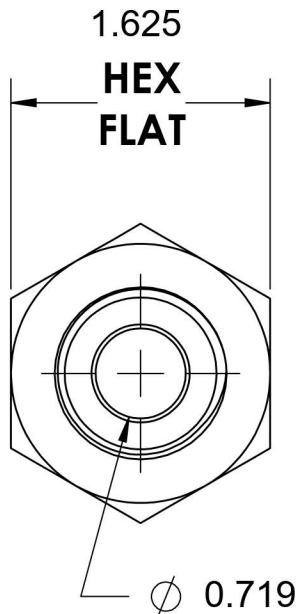

2405-14-16-SS

Stainless Steel, SAE J514 Flared Tube Female Connector, 7/8" Male JIC x 1" Female NPTF

6701 Cochran Road
Solon, Ohio 44139
Phone: (440) 248-1880
Toll Free: 1-888-331-1523

Temperature Rating -425°F to 1200°F	Material 316/316L Stainless Steel	Industry Standards SAE J514 , SAE J476	Series 2405-SS
Pressure Rating 3000 psi	Finish Passivated		Series Description SAE J514 Flared Tube Female Connector