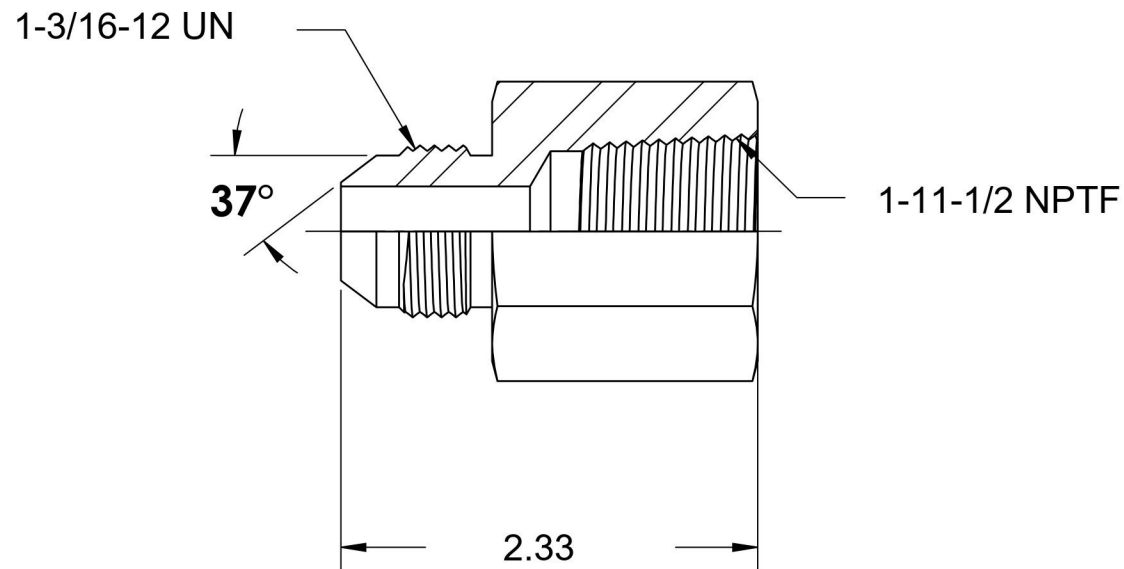

2405-14-16-SS

Stainless Steel, SAE J514 Flared Tube Female Connector, 7/8" Male JIC x 1" Female NPTF

6701 Cochran Road
Solon, Ohio 44139
Phone: (440) 248-1880
Toll Free: 1-888-331-1523

Temperature Rating -425°F to 1200°F	Material 316/316L Stainless Steel	Industry Standards SAE J514 , SAE J476	Series 2405-SS
Pressure Rating 3000 psi	Finish Passivated		Series Description SAE J514 Flared Tube Female Connector