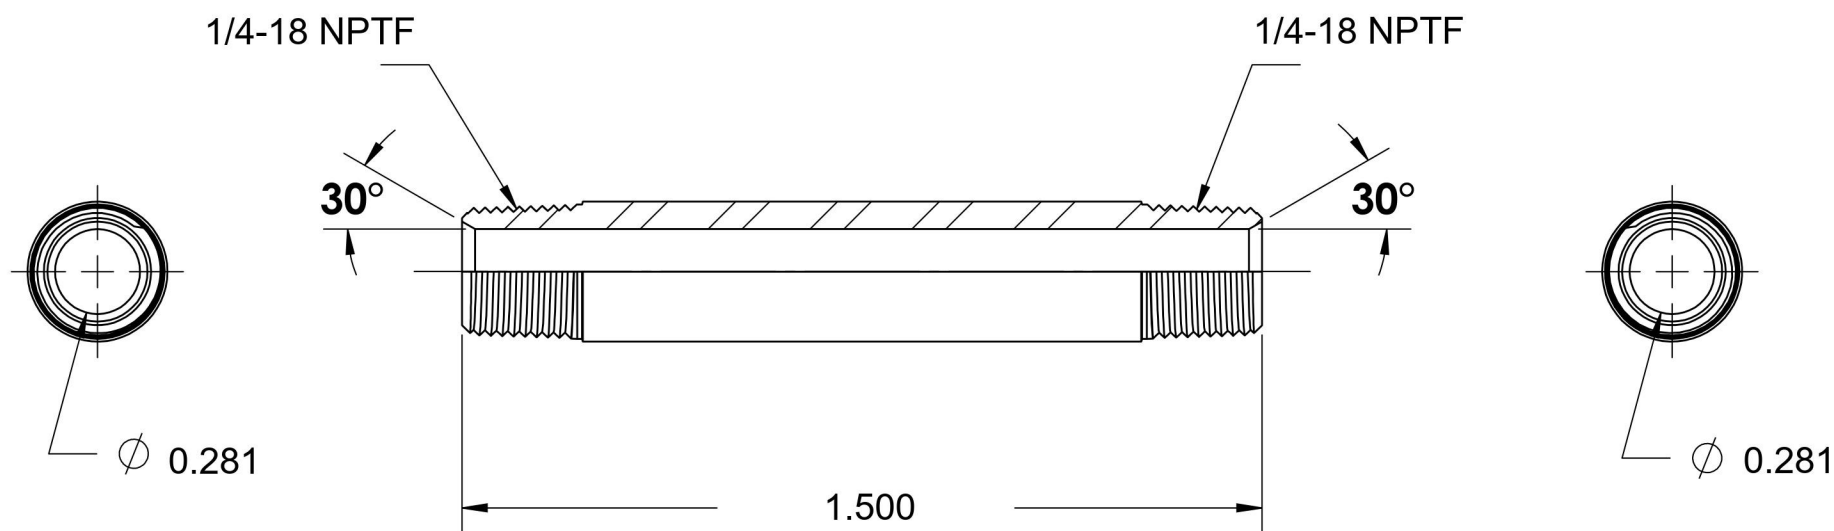

# 5404-N-04X1.500-SS

Stainless Steel, SAE J514 Pipe Long Nipple, 1/4" Male NPTF 30° x 1/4" Male NPTF 30°

6701 Cochran Road  
Solon, Ohio 44139  
Phone: (440) 248-1880  
Toll Free: 1-888-331-1523

<b>Temperature Rating</b>	<b>Material</b>	<b>Industry Standards</b>	<b>Series</b>
-425°F to 1200°F	316/316L Stainless Steel	SAE J514, SAE J476	5404-N-SS
<b>Pressure Rating</b>	<b>Finish</b>		<b>Series Description</b>
7200 psi	Passivated		SAE J514 Pipe Long Nipple