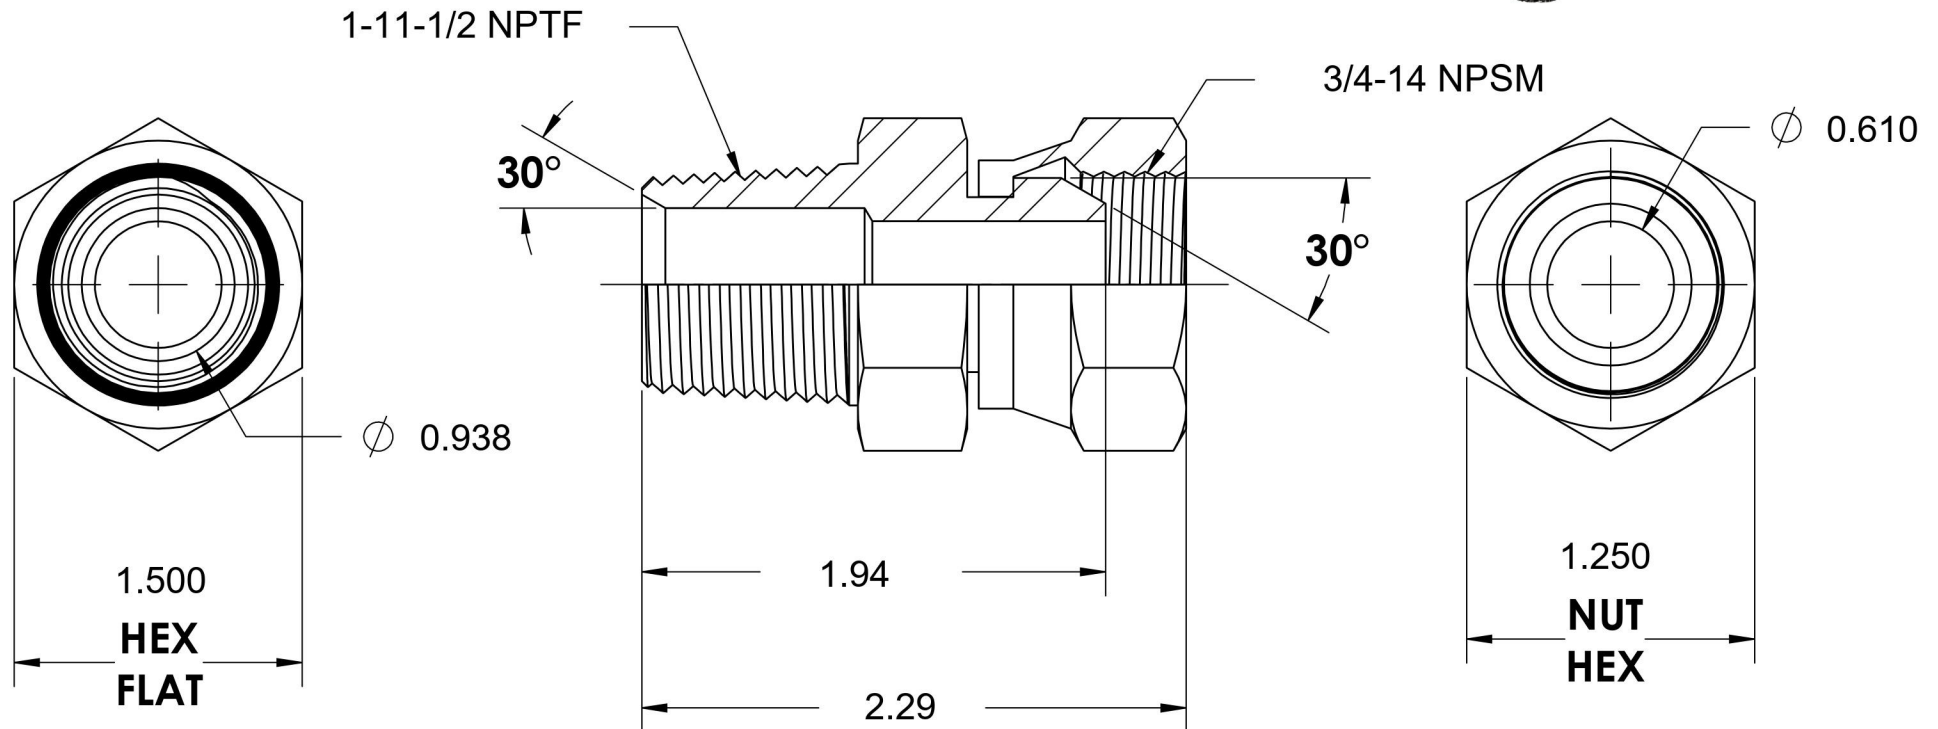

1404-16-12

Steel, SAE J514 NPSM Swivel Male Connector, 1" Male NPTF 30° x 3/4" Female NPSM Swivel

6701 Cochran Road
Solon, Ohio 44139
Phone: (440) 248-1880
Toll Free: 1-888-331-1523

Temperature Rating	Material	Industry Standards	Series
-65°F to 500°F	C1045/12L14 Steel	SAE J514, SAE J476 ASTM B633	1404
Pressure Rating	Finish		Series Description
4000 psi	Trivalent Zinc		SAE J514 NPSM Swivel Male Connector