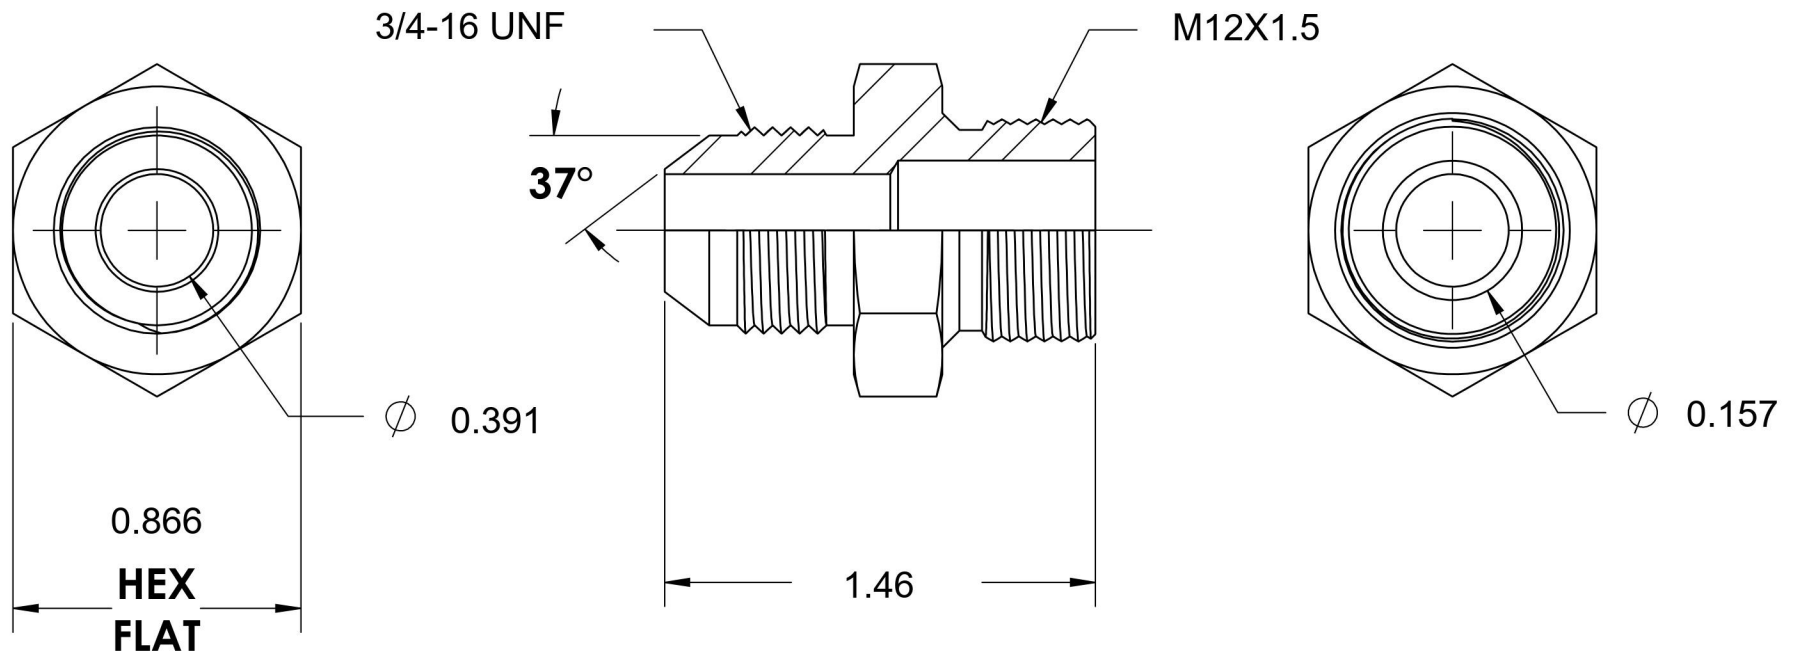

7005-08-12

Steel, SAE J514 37° Flare Male Metric Port/Line Connector, 1/2" Male JIC x M12X1.5 Male Metric 60° Line/Port

6701 Cochran Road
Solon, Ohio 44139
Phone: (440) 248-1880
Toll Free: 1-888-331-1523

Temperature Rating	Material	Industry Standards	Series
-65°F to 500°F	C1045/12L14 Steel	SAE J514, ISO 9974	7005
Pressure Rating	Finish	ASTM B633	Series Description
6000 psi	Trivalent Zinc		SAE J514 37° Flare Male Metric Port/Line Connector