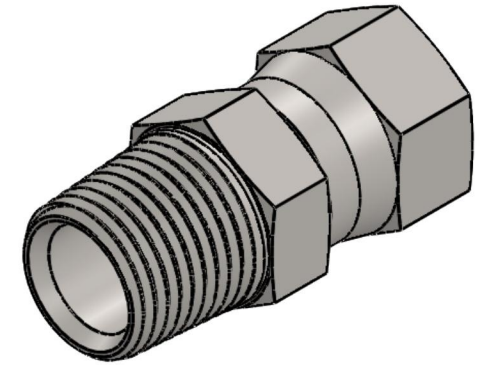

6505-12-16

Steel, SAE J514 37° Flare Swivel Male Connector, 3/4" Male NPTF 30° x 1" Female JIC Swivel

6701 Cochran Road
Solon, Ohio 44139
Phone: (440) 248-1880
Toll Free: 1-888-331-1523

Temperature Rating

-65°F to 500°F

Pressure Rating

3600 psi

Material

C1045/12L14 Steel

Finish

Trivalent Zinc

Industry Standards

SAE J514 , SAE J476
ASTM B633

Series

6505

Series Description

SAE J514 37° Flare Swivel
Male Connector