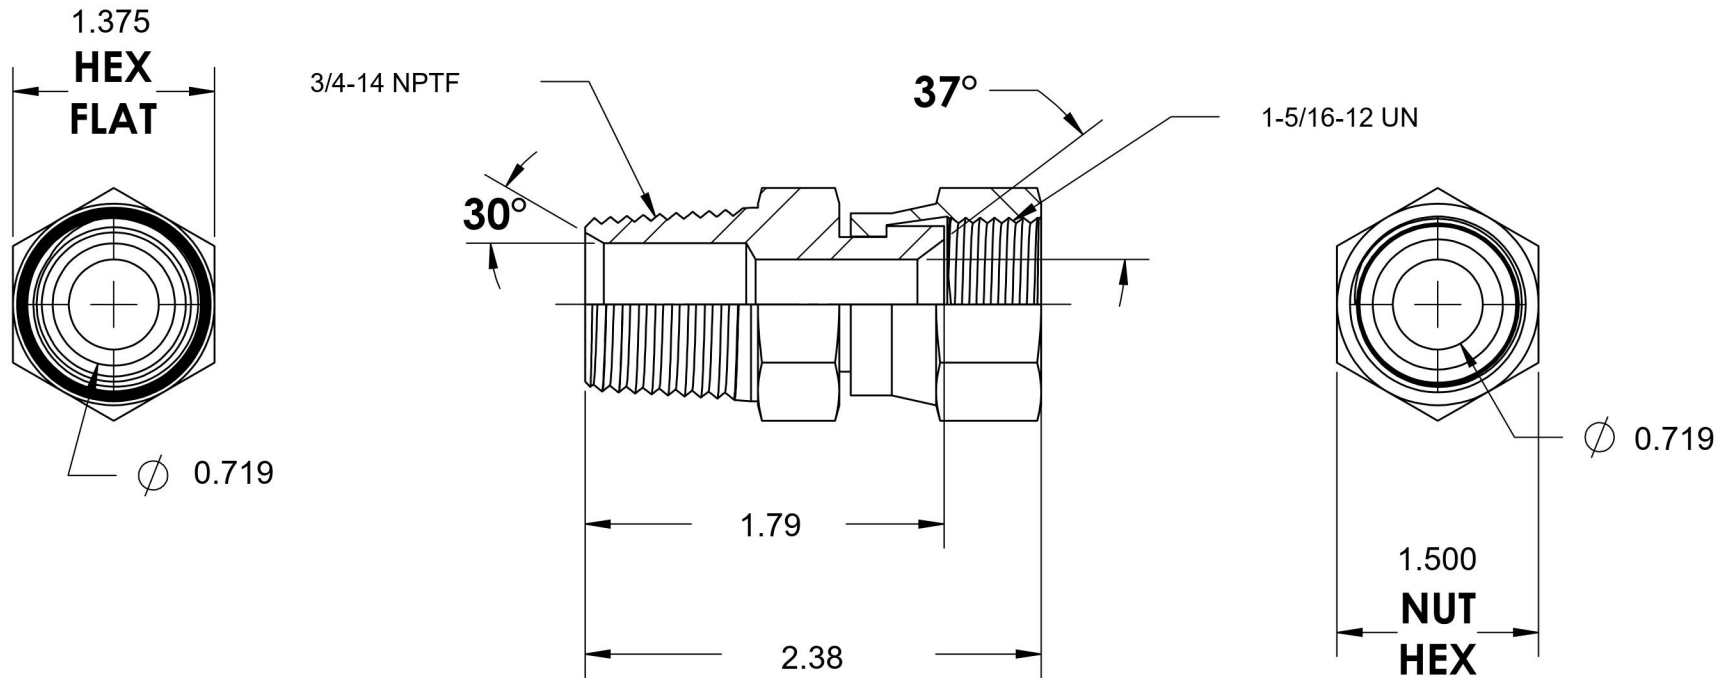

6505-12-16

Steel, SAE J514 37° Flare Swivel Male Connector, 3/4" Male NPTF 30° x 1" Female JIC Swivel

6701 Cochran Road
Solon, Ohio 44139
Phone: (440) 248-1880
Toll Free: 1-888-331-1523

Temperature Rating

-65°F to 500°F

Pressure Rating

3600 psi

Material

C1045/12L14 Steel

Finish

Trivalent Zinc

Industry Standards

SAE J514 , SAE J476
ASTM B633

Series

6505

Series Description

SAE J514 37° Flare Swivel
Male Connector