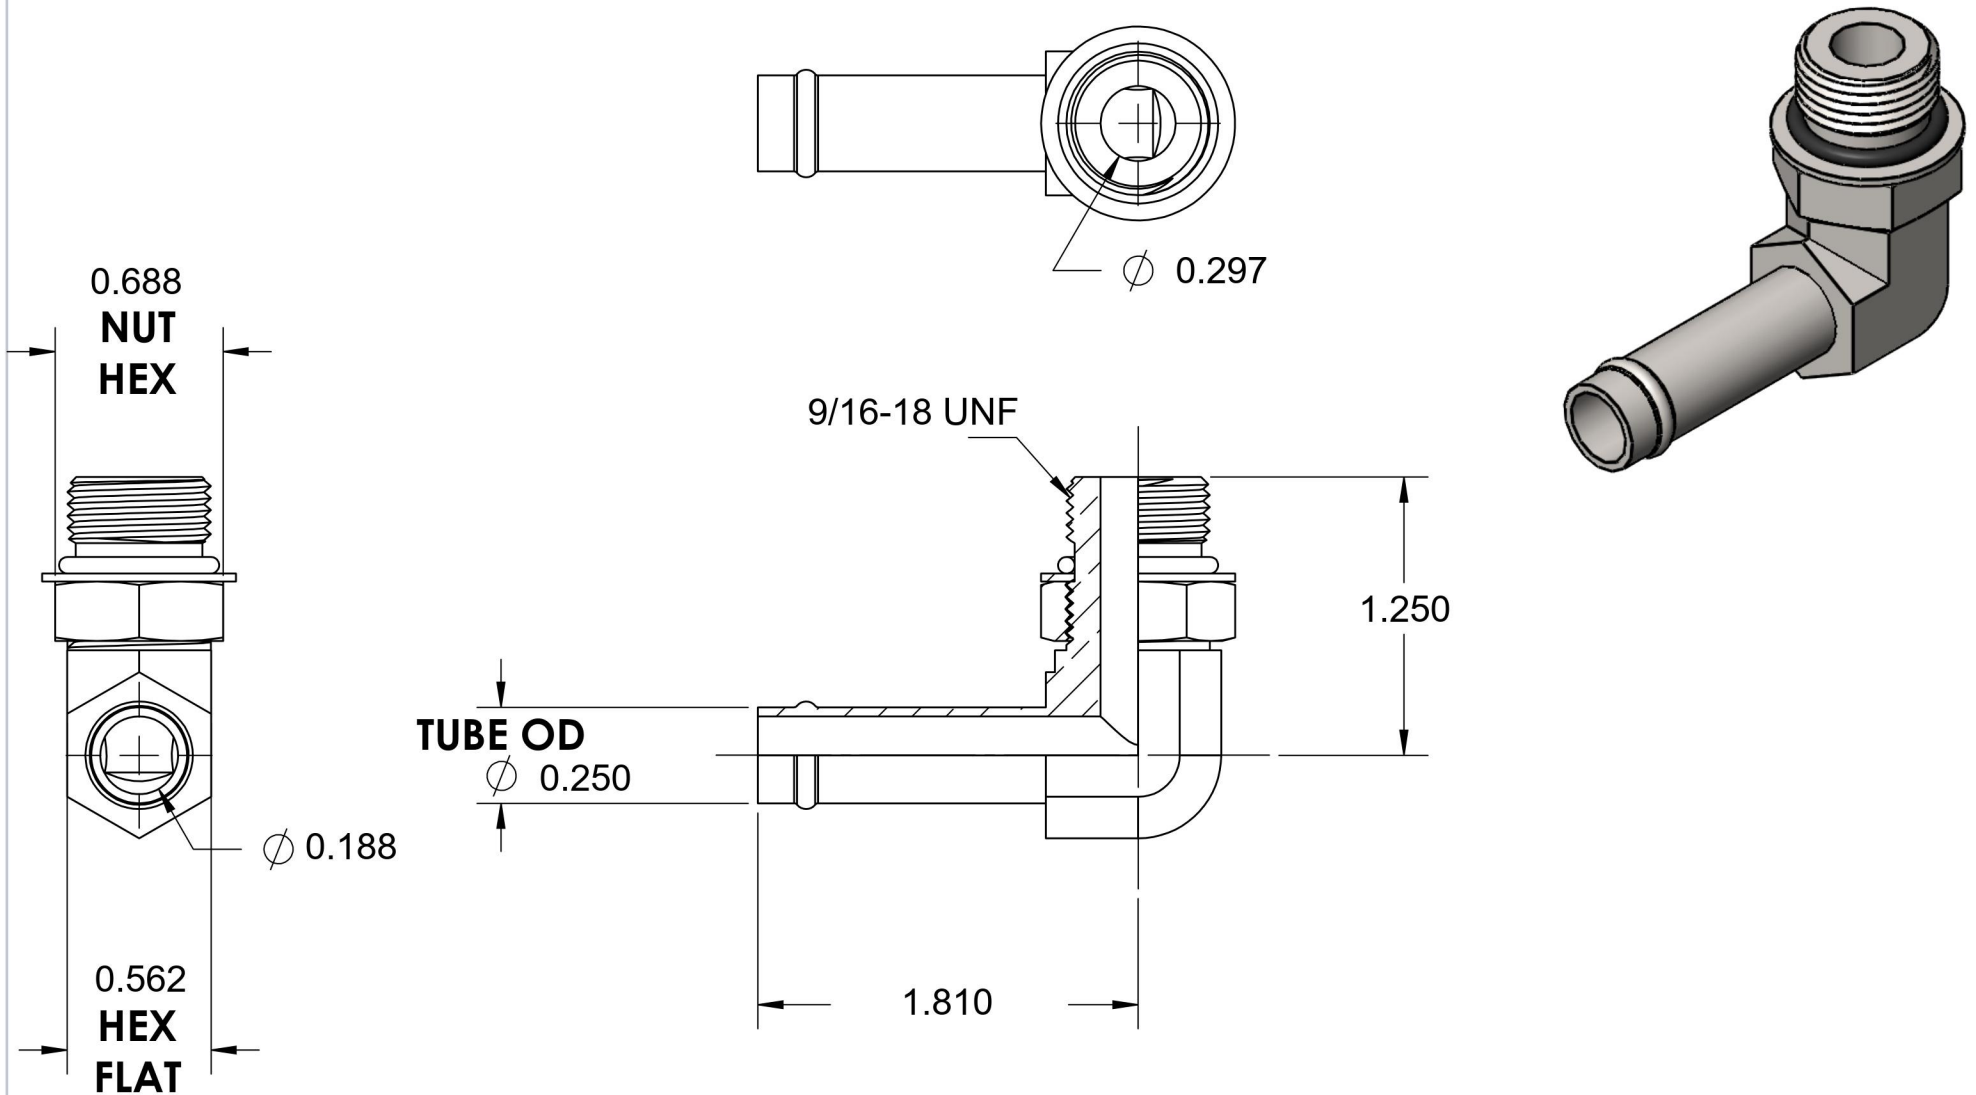

4601-04-06-NWO-FG

Steel, SAE J1231 Hose Bead 90° Adjustable Port Elbow, 1/4" Beaded Hose Barb x 9/16-18 Male Adjustable ORB

6701 Cochran Road
Solon, Ohio 44139
Phone: (440) 248-1880
Toll Free: 1-888-331-1523

Temperature Rating	Material	Industry Standards	Series
-40°F to 250°F	C1045 Steel	SAE J1231-2, SAE J1926-3 SAE J515, ASTM B633	4601-NWO-FG
Pressure Rating	Finish		Series Description
150 psi	Trivalent Zinc		SAE J1231 Hose Bead 90° Adjustable Port Elbow