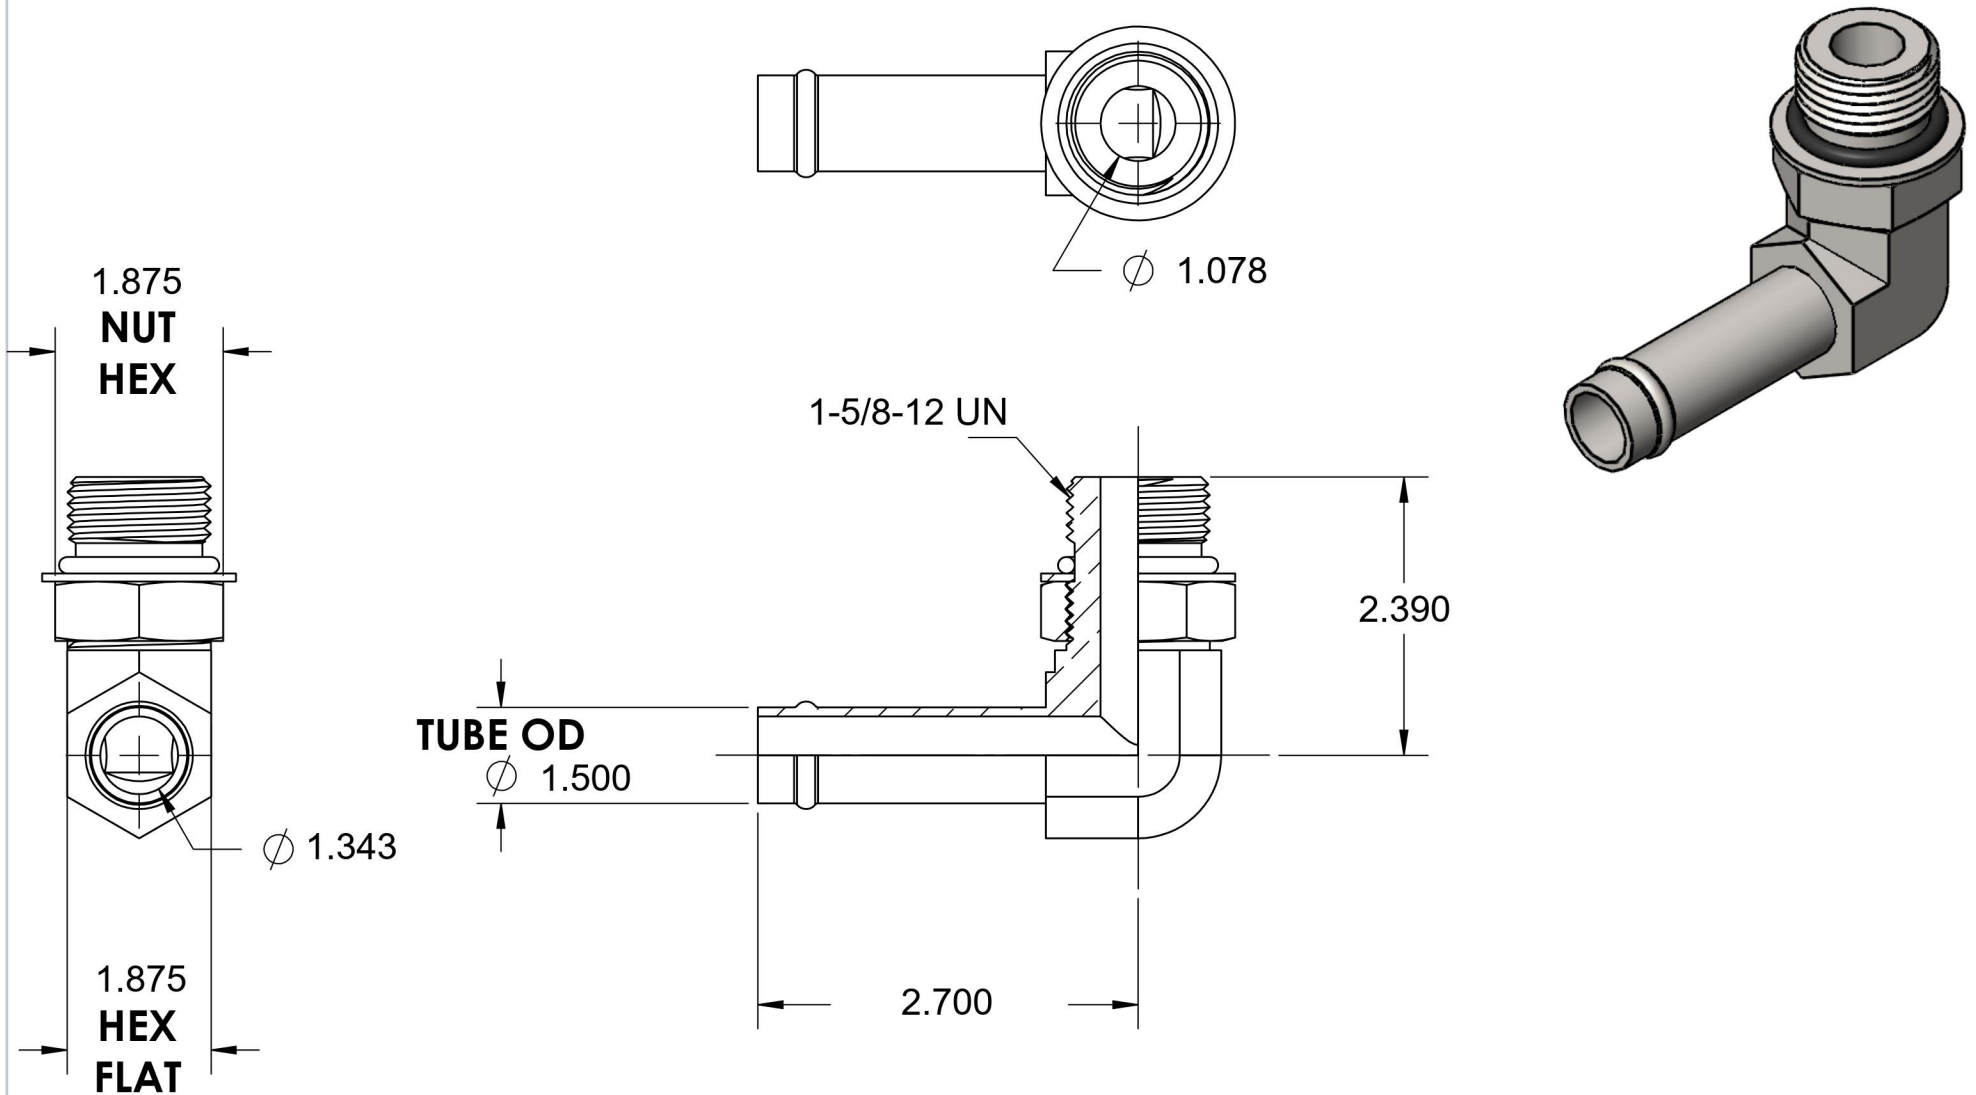

4601-24-20-NWO-FG

Steel, SAE J1231 Hose Bead 90° Adjustable Port Elbow, 1-1/2" Beaded Hose Barb x 1-5/8-12 Male Adjustable ORB

6701 Cochran Road
Solon, Ohio 44139
Phone: (440) 248-1880
Toll Free: 1-888-331-1523

Temperature Rating	Material	Industry Standards	Series
-40°F to 250°F	C1045 Steel	SAE J1231-2, SAE J1926-3 SAE J515, ASTM B633	4601-NWO-FG
Pressure Rating	Finish		Series Description
150 psi	Trivalent Zinc		SAE J1231 Hose Bead 90° Adjustable Port Elbow