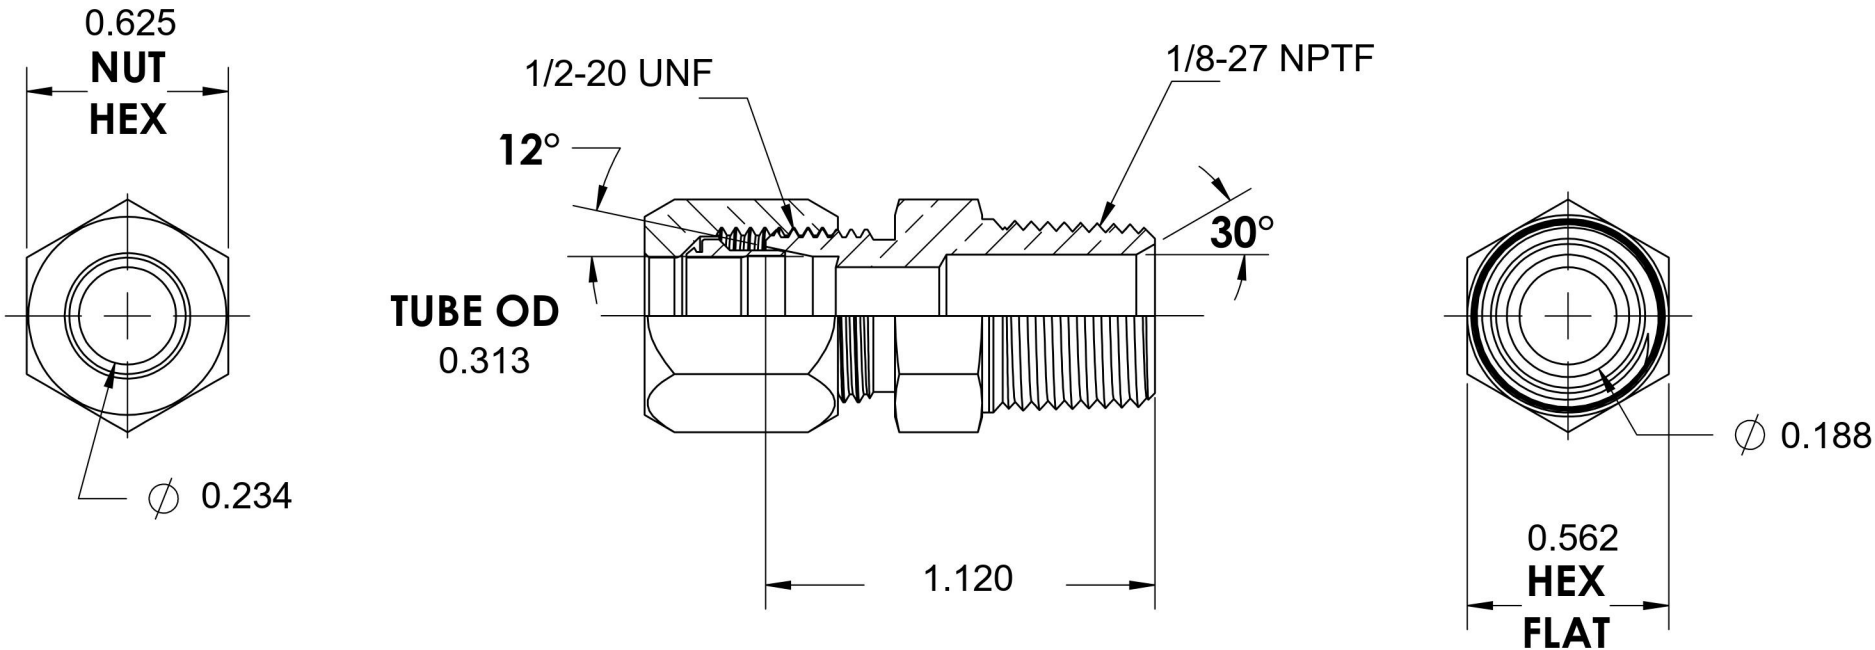

# C2404-05-02-SS

Stainless Steel, SAE J514 Flareless Tube Male Connector, 5/16" Flareless Bite Type x 1/8" Male NPTF 30°

6701 Cochran Road  
Solon, Ohio 44139  
Phone: (440) 248-1880  
Toll Free: 1-888-331-1523

<b>Temperature Rating</b>	<b>Material</b>	<b>Industry Standards</b>	<b>Series</b>
-425°F to 1200°F	316/316L Stainless Steel	SAE J514, SAE J476	C2404-SS
<b>Pressure Rating</b>	<b>Finish</b>		<b>Series Description</b>
6000 psi	Passivated		SAE J514 Flareless Tube Male Connector