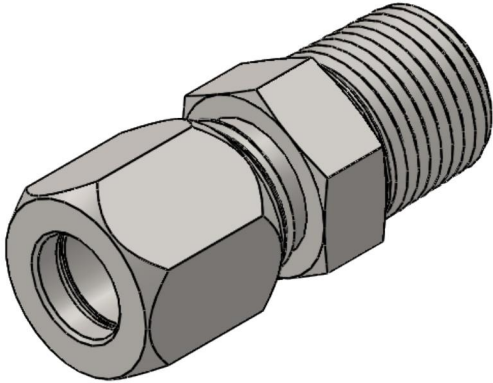

# C2404-05-02-SS

Stainless Steel, SAE J514 Flareless Tube Male Connector, 5/16" Flareless Bite Type x 1/8" Male NPTF 30°

6701 Cochran Road  
Solon, Ohio 44139  
Phone: (440) 248-1880  
Toll Free: 1-888-331-1523

<b>Temperature Rating</b>	<b>Material</b>	<b>Industry Standards</b>	<b>Series</b>
-425°F to 1200°F	316/316L Stainless Steel	SAE J514, SAE J476	C2404-SS
<b>Pressure Rating</b>	<b>Finish</b>		<b>Series Description</b>
6000 psi	Passivated		SAE J514 Flareless Tube Male Connector