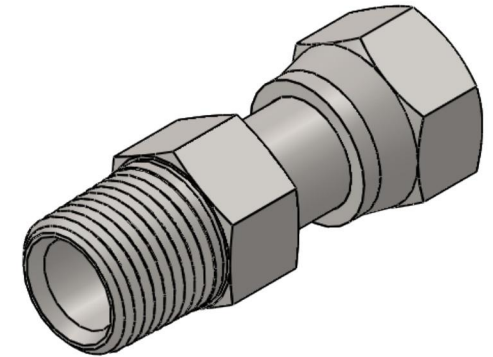

# FS6505-20-20

Steel, SAE J1453 O-Ring Face Seal Swivel Male Connector, 1-1/4" Male NPTF 30° x 1-1/4" Female ORFS Swivel

6701 Cochran Road  
Solon, Ohio 44139  
Phone: (440) 248-1880  
Toll Free: 1-888-331-1523

<b>Temperature Rating</b>	<b>Material</b>	<b>Industry Standards</b>	<b>Series</b>
-65°F to 500°F	C1045/12L14 Steel	SAE J514, SAE J1453 ASTM B633	FS6505
<b>Pressure Rating</b>	<b>Finish</b>		<b>Series Description</b>
4000psi	Trivalent Zinc		SAE J1453 O-Ring Face Seal Swivel Male Connector