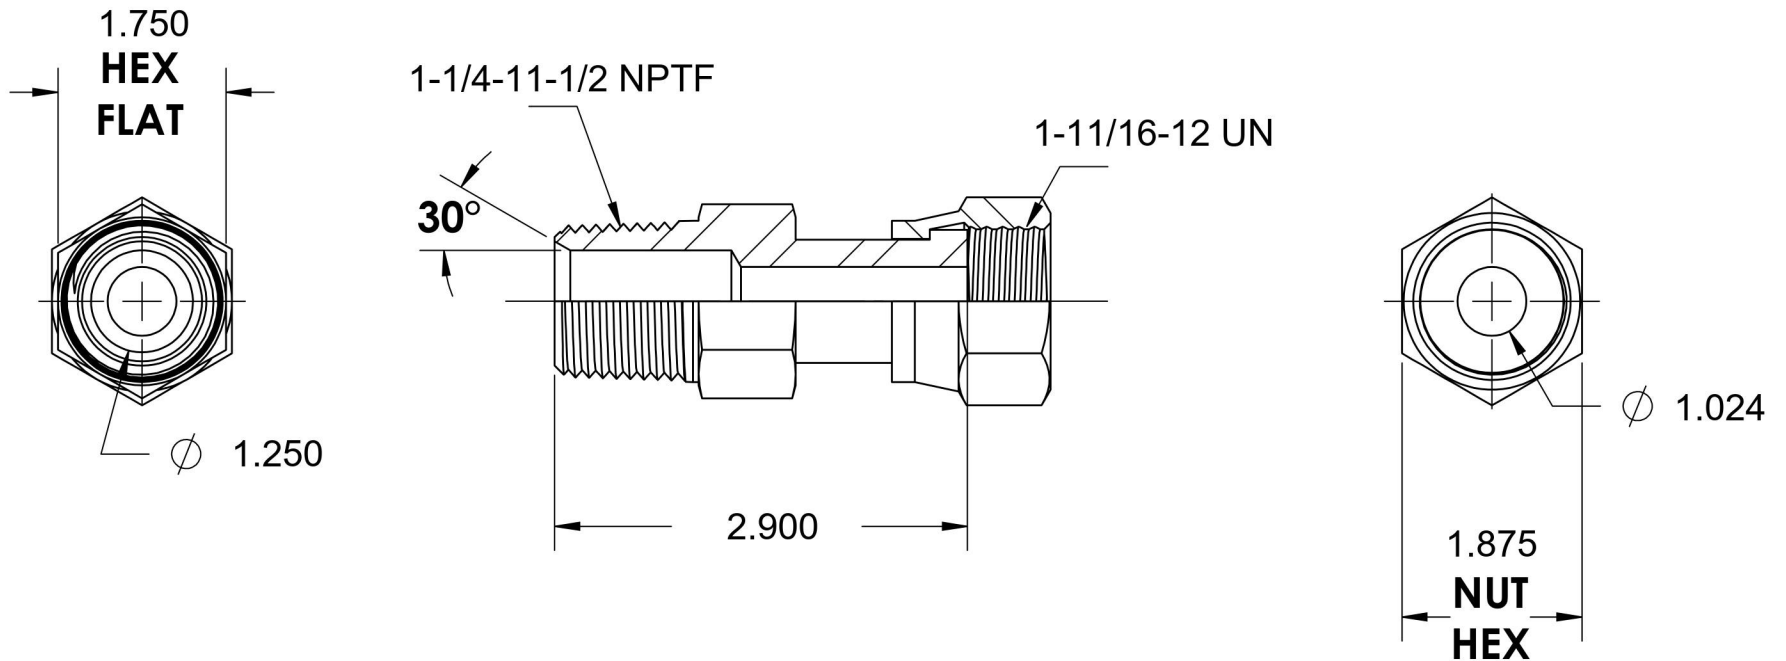

# FS6505-20-20

Steel, SAE J1453 O-Ring Face Seal Swivel Male Connector, 1-1/4" Male NPTF 30° x 1-1/4" Female ORFS Swivel

6701 Cochran Road  
Solon, Ohio 44139  
Phone: (440) 248-1880  
Toll Free: 1-888-331-1523

<b>Temperature Rating</b>	<b>Material</b>	<b>Industry Standards</b>	<b>Series</b>
-65°F to 500°F	C1045/12L14 Steel	SAE J514, SAE J1453 ASTM B633	FS6505
<b>Pressure Rating</b>	<b>Finish</b>		<b>Series Description</b>
4000psi	Trivalent Zinc		SAE J1453 O-Ring Face Seal Swivel Male Connector