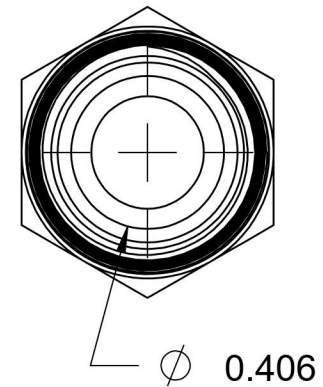

2404-16-06-SS

Stainless Steel, SAE J514 37° Flare Male Connector, 1" Male JIC x 3/8" Male NPTF 30°

6701 Cochran Road
Solon, Ohio 44139
Phone: (440) 248-1880
Toll Free: 1-888-331-1523

Temperature Rating -425°F to 1200°F	Material 316/316L Stainless Steel	Industry Standards SAE J514 , SAE J476	Series 2404-SS
Pressure Rating 4500 psi	Finish Passivated		Series Description SAE J514 37° Flare Male Connector