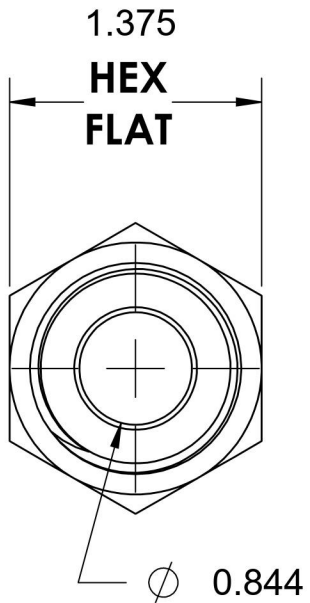

2404-16-06-SS

Stainless Steel, SAE J514 37° Flare Male Connector, 1" Male JIC x 3/8" Male NPTF 30°

6701 Cochran Road
Solon, Ohio 44139
Phone: (440) 248-1880
Toll Free: 1-888-331-1523

Temperature Rating -425°F to 1200°F	Material 316/316L Stainless Steel	Industry Standards SAE J514 , SAE J476	Series 2404-SS
Pressure Rating 4500 psi	Finish Passivated		Series Description SAE J514 37° Flare Male Connector