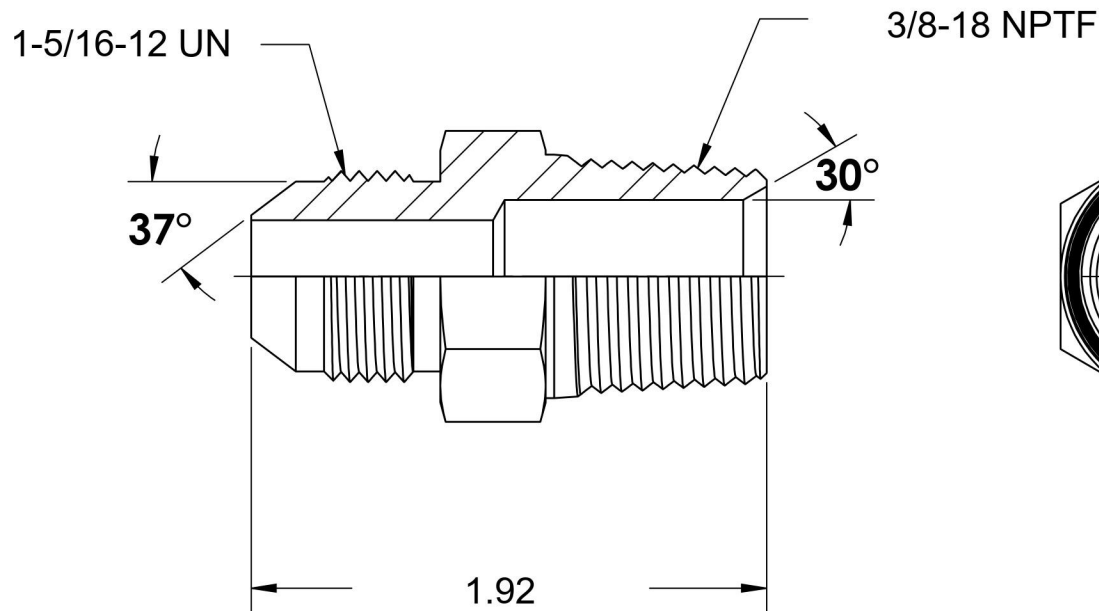

2404-16-06-SS

Stainless Steel, SAE J514 37° Flare Male Connector, 1" Male JIC x 3/8" Male NPTF 30°

6701 Cochran Road
Solon, Ohio 44139
Phone: (440) 248-1880
Toll Free: 1-888-331-1523

Temperature Rating -425°F to 1200°F	Material 316/316L Stainless Steel	Industry Standards SAE J514 , SAE J476	Series 2404-SS
Pressure Rating 4500 psi	Finish Passivated		Series Description SAE J514 37° Flare Male Connector