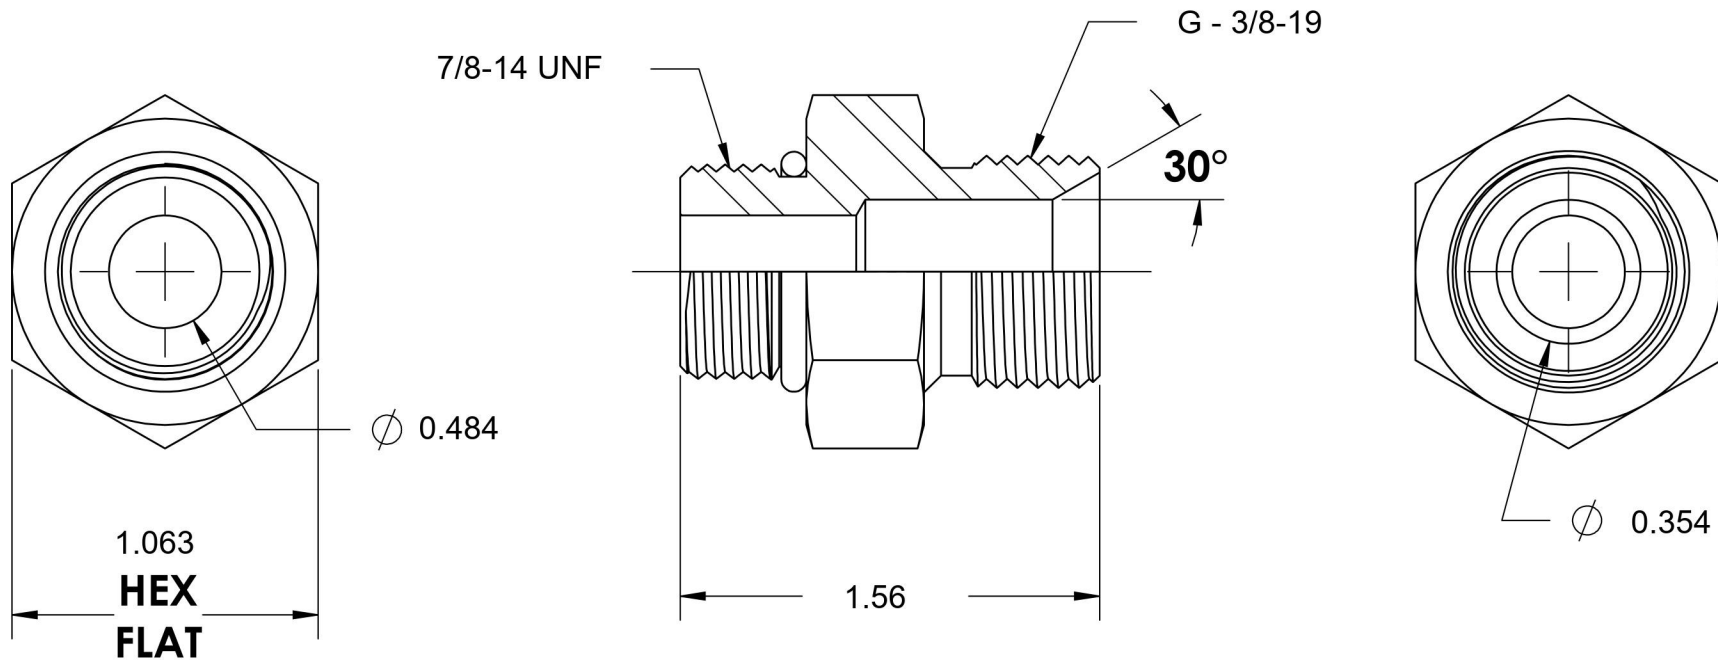

7062-10-06

Steel, SAE J1926 O-Ring Boss Male BSPP Port/Line Adapter, 7/8-14 Male ORB x 3/8-19 Male BSPP 60° Line/Port

6701 Cochran Road
Solon, Ohio 44139
Phone: (440) 248-1880
Toll Free: 1-888-331-1523

Temperature Rating	Material	Industry Standards	Series
-40°F to 250°F	C1045 / 12L14 Steel	SAE J1926, ISO 1179	7062
Pressure Rating	Finish	ISO 8434-6, ASTM B633	Series Description
5000 psi	Trivalent Zinc		SAE J1926 O-Ring Boss Male BSPP Port/Line Adapter