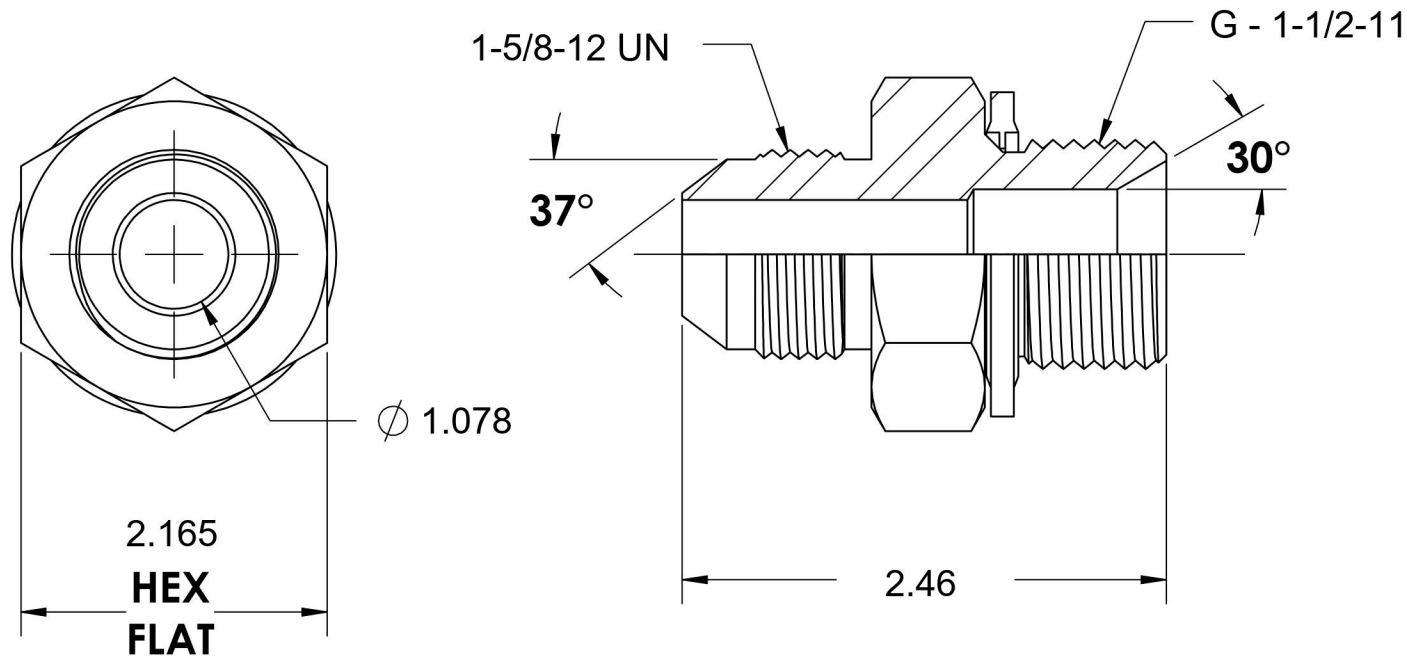

7002-20-24-SS-BS

Stainless Steel, SAE J514 37° Flare BSPP Type (D) Bonded Seal Port/Line Adapter, 1-1/4" Male JIC x 1-1/2-11 Male BSPP 60° Line/Port

6701 Cochran Road
Solon, Ohio 44139
Phone: (440) 248-1880
Toll Free: 1-888-331-1523

| | | | |
|---------------------------|--------------------------|---------------------------|--|
| Temperature Rating | Material | Industry Standards | Series |
| -22°F to 257°F | 316/316L Stainless Steel | SAE J514, ISO 1179 | 7002-BS-SS |
| Pressure Rating | Finish | | Series Description |
| 1500 psi | Passivated | | SAE J514 37° Flare BSPP Type (D) Bonded Seal Port/Line Adapter |