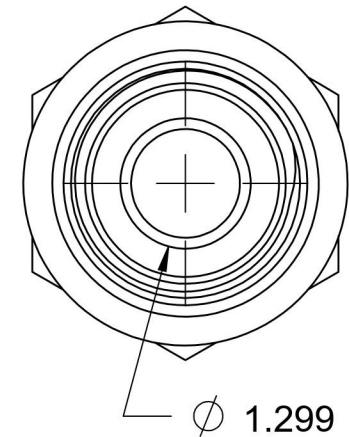

7002-20-24-SS-BS

Stainless Steel, SAE J514 37° Flare BSPP Type (D) Bonded Seal Port/Line Adapter, 1-1/4" Male JIC x 1-1/2-11 Male BSPP 60° Line/Port

6701 Cochran Road
Solon, Ohio 44139
Phone: (440) 248-1880
Toll Free: 1-888-331-1523

| | | | |
|---------------------------|--------------------------|---------------------------|--|
| Temperature Rating | Material | Industry Standards | Series |
| -22°F to 257°F | 316/316L Stainless Steel | SAE J514, ISO 1179 | 7002-BS-SS |
| Pressure Rating | Finish | | Series Description |
| 1500 psi | Passivated | | SAE J514 37° Flare BSPP Type (D) Bonded Seal Port/Line Adapter |