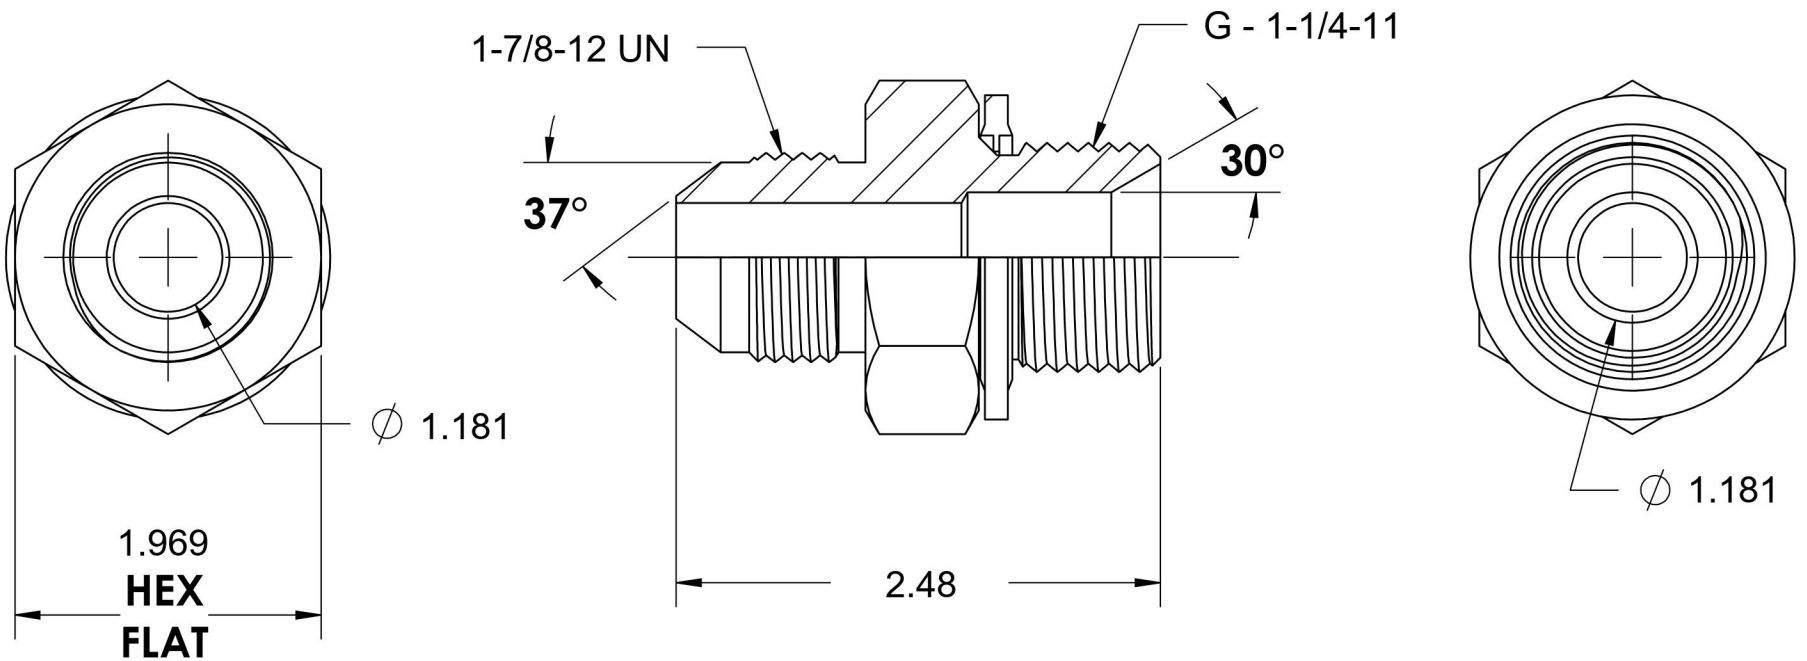

7002-24-20-BS

Steel, SAE J514 37° Flare BSPP Type (D) Bonded Seal Port/Line Adapter, 1-1/2" Male JIC x 1-1/4-11 Male BSPP 60° Line/Port

6701 Cochran Road
Solon, Ohio 44139
Phone: (440) 248-1880
Toll Free: 1-888-331-1523

Temperature Rating	Material	Industry Standards	Series
-22°F to 257°F	C1045/12L14 Steel	SAE J514, ISO 1179	7002-BS
Pressure Rating	Finish	ASTM B633	Series Description
1500 psi	Trivalent Zinc		SAE J514 37° Flare BSPP Type (D) Bonded Seal Port/Line Adapter