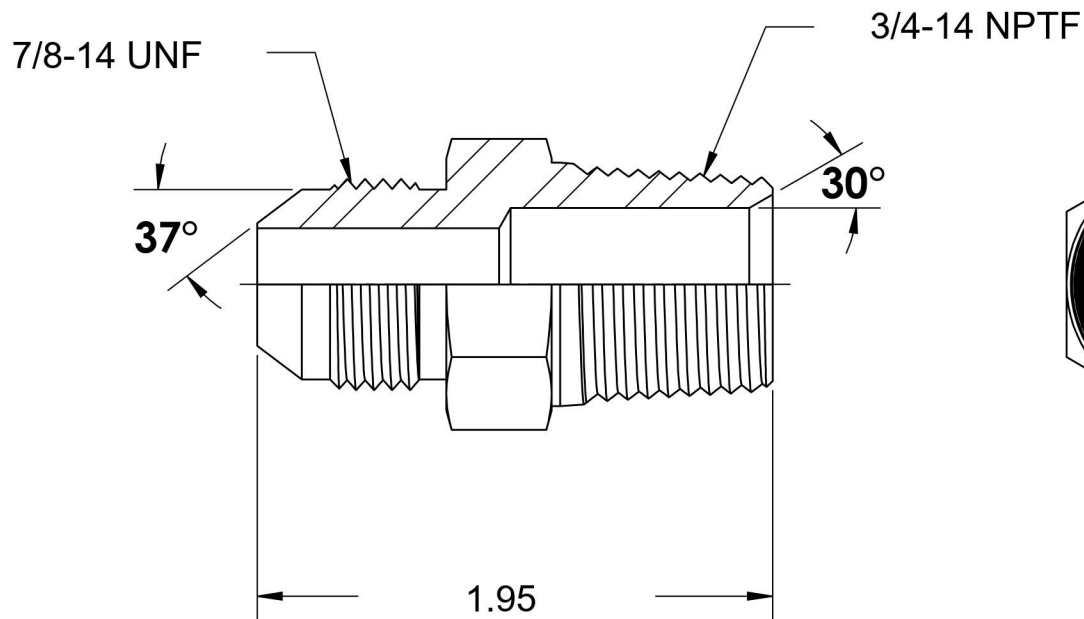

# 2404-10-12

Steel, SAE J514 37° Flare Male Connector, 5/8" Male JIC x 3/4" Male NPTF 30°

6701 Cochran Road  
Solon, Ohio 44139  
Phone: (440) 248-1880  
Toll Free: 1-888-331-1523

<b>Temperature Rating</b>	<b>Material</b>	<b>Industry Standards</b>	<b>Series</b>
-65°F to 500°F	C1045/12L14 Steel	SAE J514 , SAE J476 ASTM B633	2404
<b>Pressure Rating</b>	<b>Finish</b>		<b>Series Description</b>
5000 psi	Trivalent Zinc		SAE J514 37° Flare Male Connector