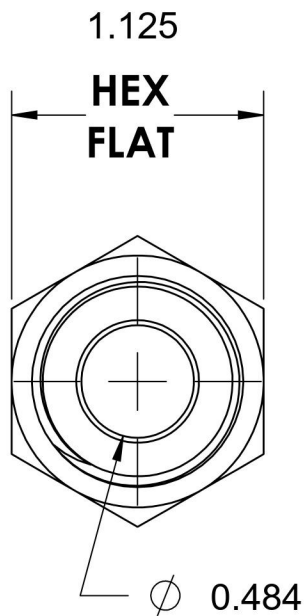

# 2404-10-12

Steel, SAE J514 37° Flare Male Connector, 5/8" Male JIC x 3/4" Male NPTF 30°

6701 Cochran Road  
Solon, Ohio 44139  
Phone: (440) 248-1880  
Toll Free: 1-888-331-1523

<b>Temperature Rating</b>	<b>Material</b>	<b>Industry Standards</b>	<b>Series</b>
-65°F to 500°F	C1045/12L14 Steel	SAE J514 , SAE J476 ASTM B633	2404
<b>Pressure Rating</b>	<b>Finish</b>		<b>Series Description</b>
5000 psi	Trivalent Zinc		SAE J514 37° Flare Male Connector