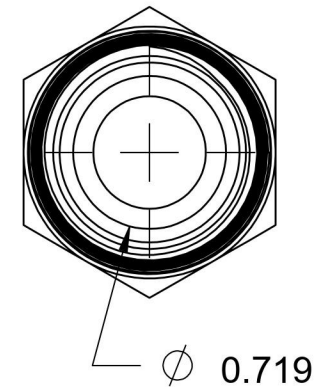

# 2404-10-12

Steel, SAE J514 37° Flare Male Connector, 5/8" Male JIC x 3/4" Male NPTF 30°

6701 Cochran Road  
Solon, Ohio 44139  
Phone: (440) 248-1880  
Toll Free: 1-888-331-1523

<b>Temperature Rating</b>	<b>Material</b>	<b>Industry Standards</b>	<b>Series</b>
-65°F to 500°F	C1045/12L14 Steel	SAE J514 , SAE J476 ASTM B633	2404
<b>Pressure Rating</b>	<b>Finish</b>		<b>Series Description</b>
5000 psi	Trivalent Zinc		SAE J514 37° Flare Male Connector