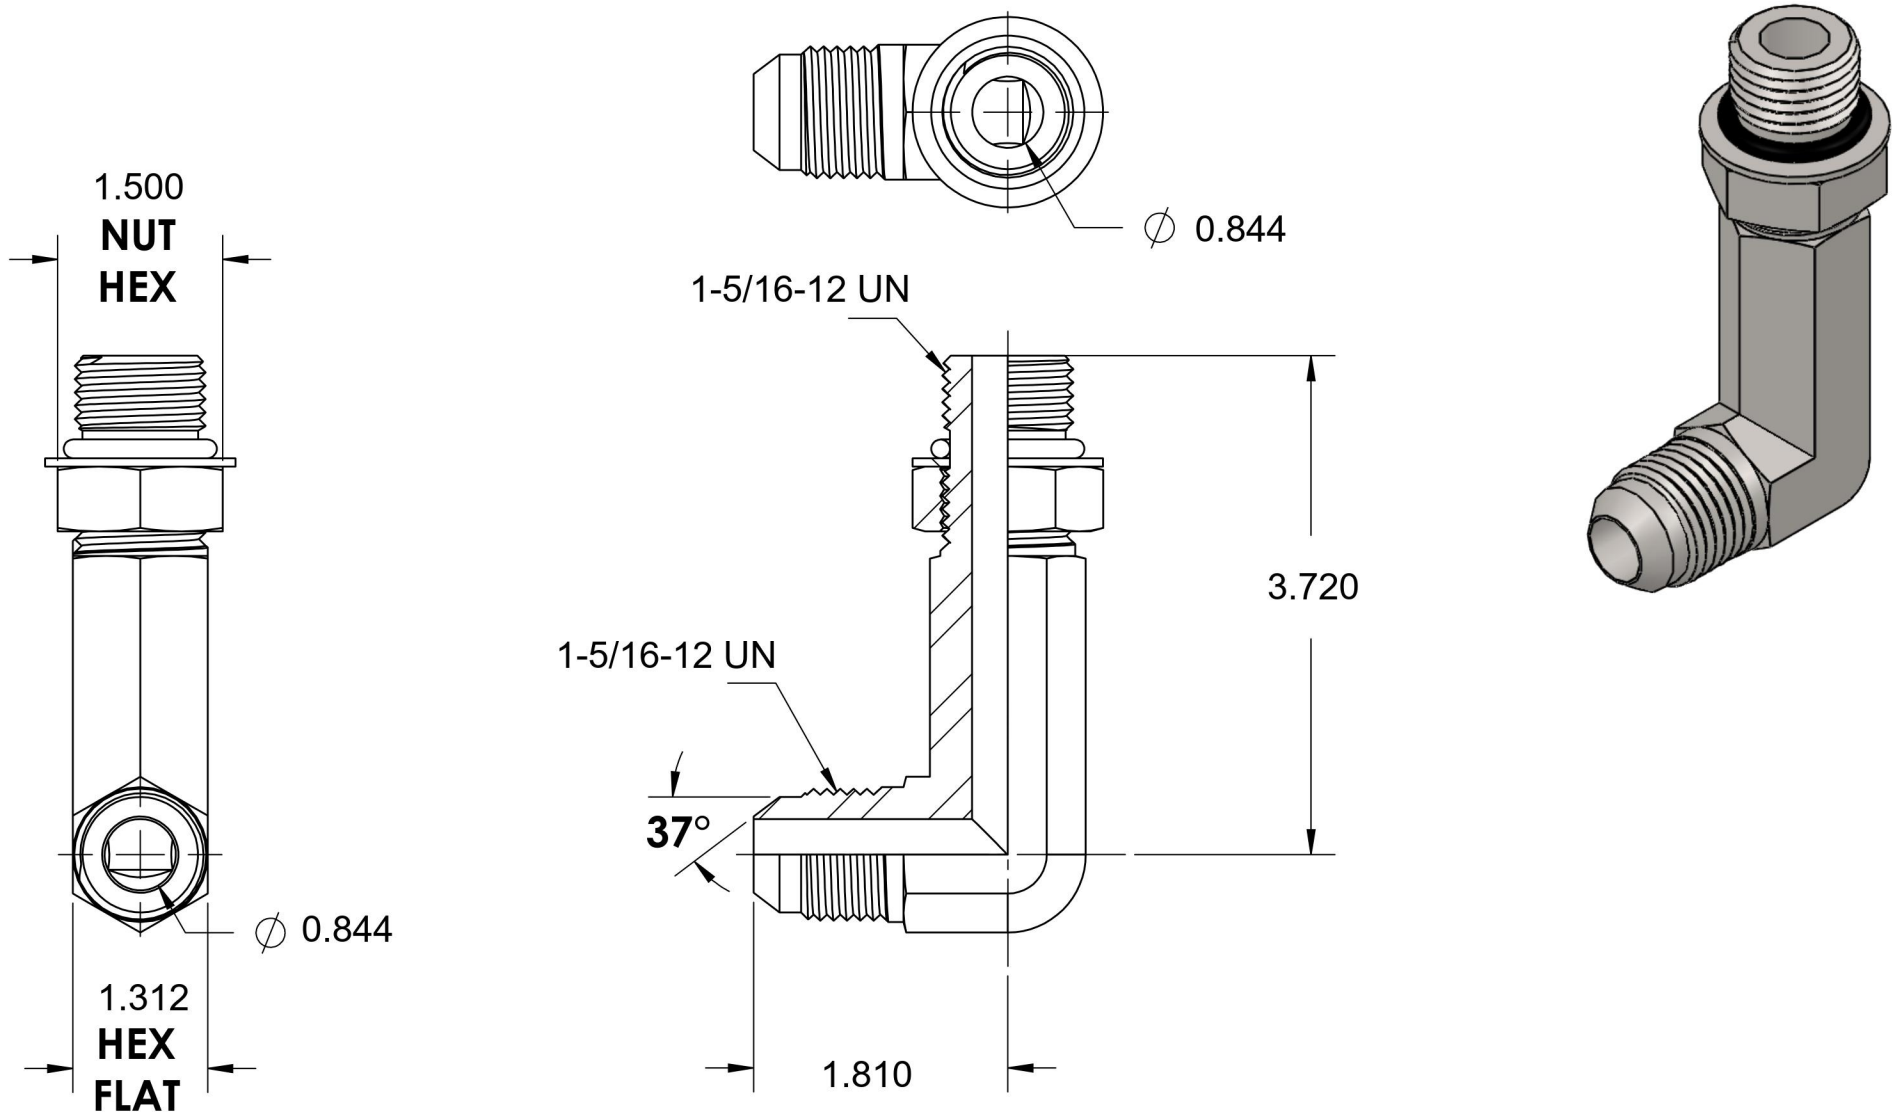

# 6801-LL-16-16-NWO-SS

Stainless Steel, SAE J514 37° Flare 90° Extra Long Adjustable Port Elbow, 1" Male JIC x 1-5/16-12 Male Adjustable ORB

6701 Cochran Road  
Solon, Ohio 44139  
Phone: (440) 248-1880  
Toll Free: 1-888-331-1523

<b>Temperature Rating</b>	<b>Material</b>	<b>Industry Standards</b>	<b>Series</b>
-40°F to 250°F	316/316L Stainless Steel	SAE J1453, SAE J1926-3 SAE J515	6801-LL-NWO-SS
<b>Pressure Rating</b>	<b>Finish</b>		<b>Series Description</b>
3000 psi	Passivated		SAE J514 37° Flare 90° Extra Long Adjustable Port Elbow