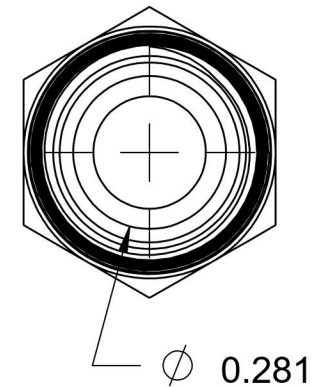

# 2404-06-04

Steel, SAE J514 37° Flare Male Connector, 3/8" Male JIC x 1/4" Male NPTF 30°

6701 Cochran Road  
Solon, Ohio 44139  
Phone: (440) 248-1880  
Toll Free: 1-888-331-1523

<b>Temperature Rating</b>	<b>Material</b>	<b>Industry Standards</b>	<b>Series</b>
-65°F to 500°F	C1045/12L14 Steel	SAE J514 , SAE J476 ASTM B633	2404
<b>Pressure Rating</b>	<b>Finish</b>		<b>Series Description</b>
6000 psi	Trivalent Zinc		SAE J514 37° Flare Male Connector