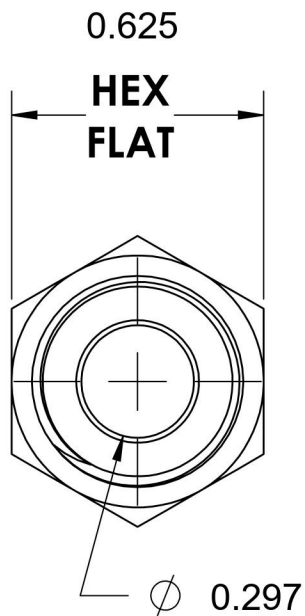

# 2404-06-04

Steel, SAE J514 37° Flare Male Connector, 3/8" Male JIC x 1/4" Male NPTF 30°

6701 Cochran Road  
Solon, Ohio 44139  
Phone: (440) 248-1880  
Toll Free: 1-888-331-1523

<b>Temperature Rating</b>	<b>Material</b>	<b>Industry Standards</b>	<b>Series</b>
-65°F to 500°F	C1045/12L14 Steel	SAE J514 , SAE J476 ASTM B633	2404
<b>Pressure Rating</b>	<b>Finish</b>		<b>Series Description</b>
6000 psi	Trivalent Zinc		SAE J514 37° Flare Male Connector