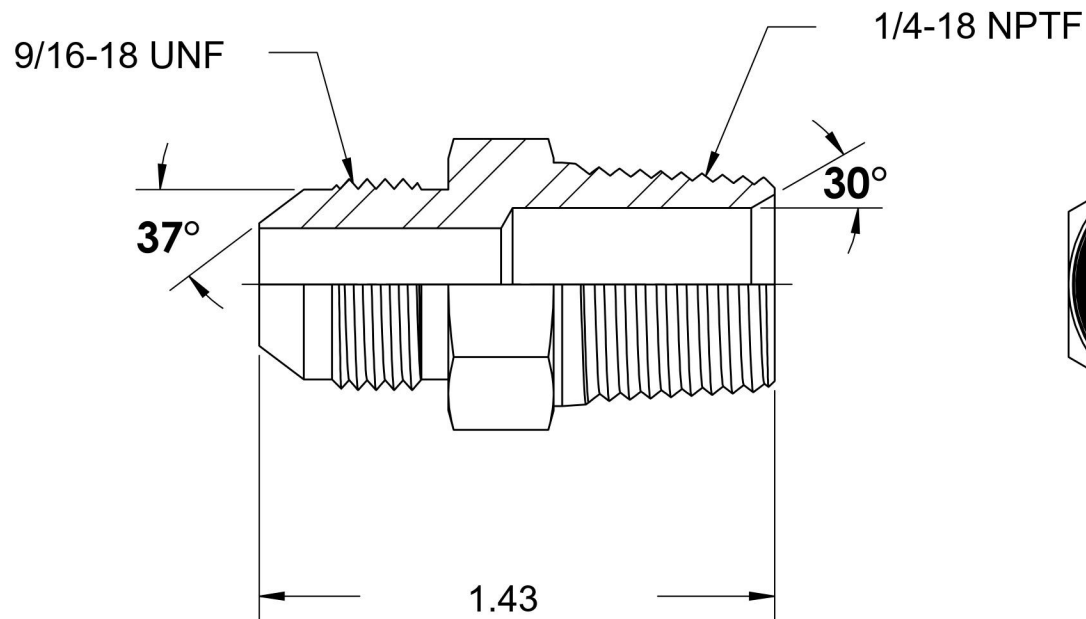

# 2404-06-04

Steel, SAE J514 37° Flare Male Connector, 3/8" Male JIC x 1/4" Male NPTF 30°

6701 Cochran Road  
Solon, Ohio 44139  
Phone: (440) 248-1880  
Toll Free: 1-888-331-1523

<b>Temperature Rating</b>	<b>Material</b>	<b>Industry Standards</b>	<b>Series</b>
-65°F to 500°F	C1045/12L14 Steel	SAE J514 , SAE J476 ASTM B633	2404
<b>Pressure Rating</b>	<b>Finish</b>		<b>Series Description</b>
6000 psi	Trivalent Zinc		SAE J514 37° Flare Male Connector