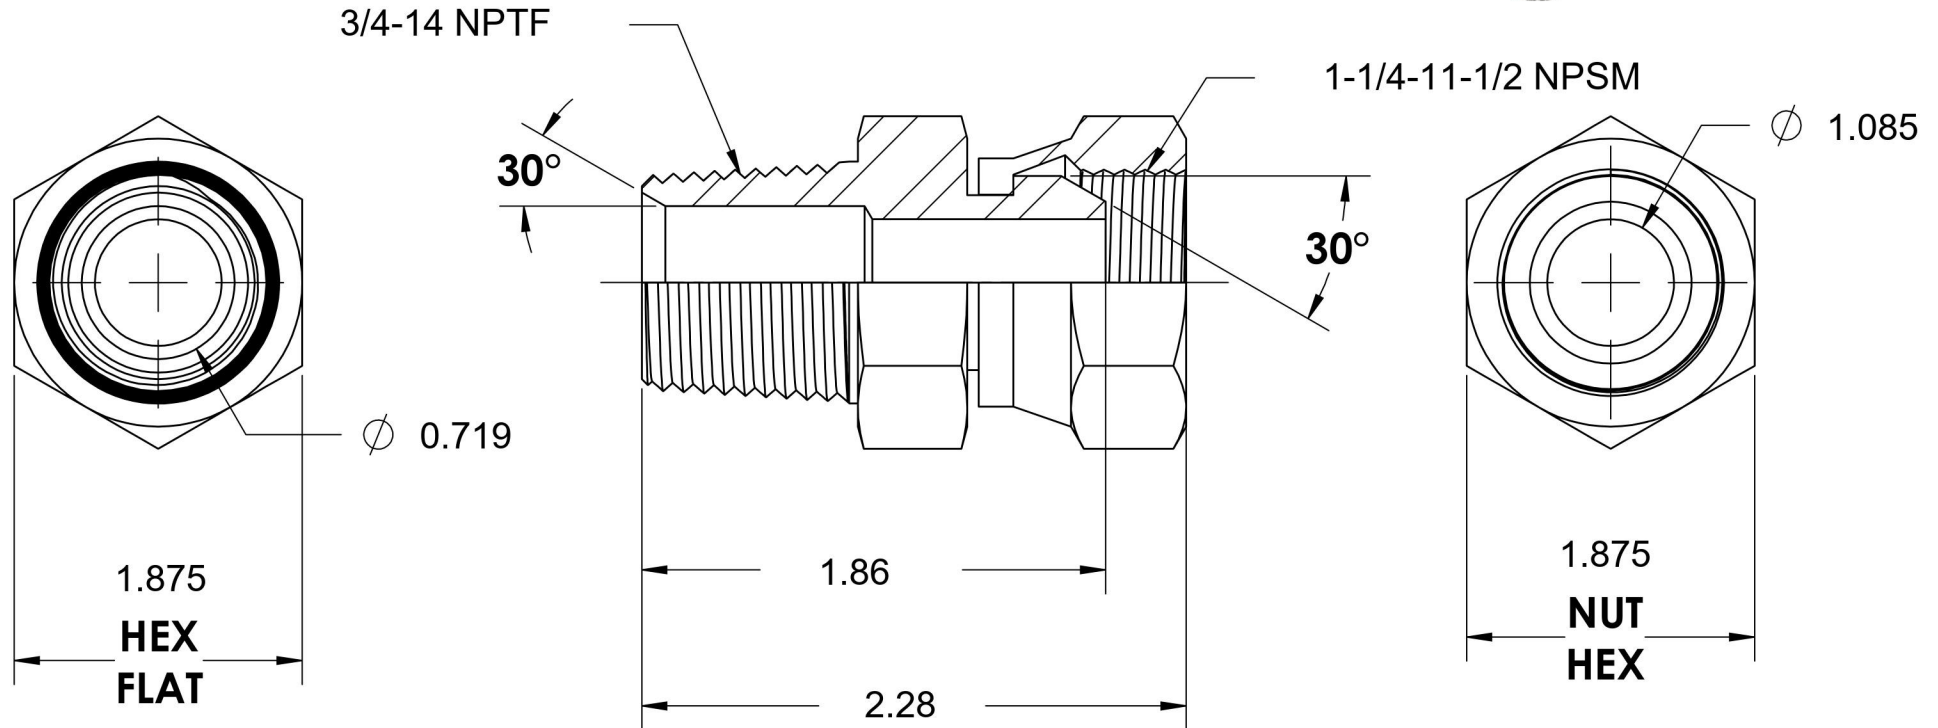

# 1404-12-20

Steel, SAE J514 NPSM Swivel Male Connector, 3/4" Male NPTF 30° x 1-1/4" Female NPSM Swivel

6701 Cochran Road  
Solon, Ohio 44139  
Phone: (440) 248-1880  
Toll Free: 1-888-331-1523

<b>Temperature Rating</b>	<b>Material</b>	<b>Industry Standards</b>	<b>Series</b>
-65°F to 500°F	C1045/12L14 Steel	SAE J514, SAE J476 ASTM B633	1404
<b>Pressure Rating</b>	<b>Finish</b>		<b>Series Description</b>
2500 psi	Trivalent Zinc		SAE J514 NPSM Swivel Male Connector