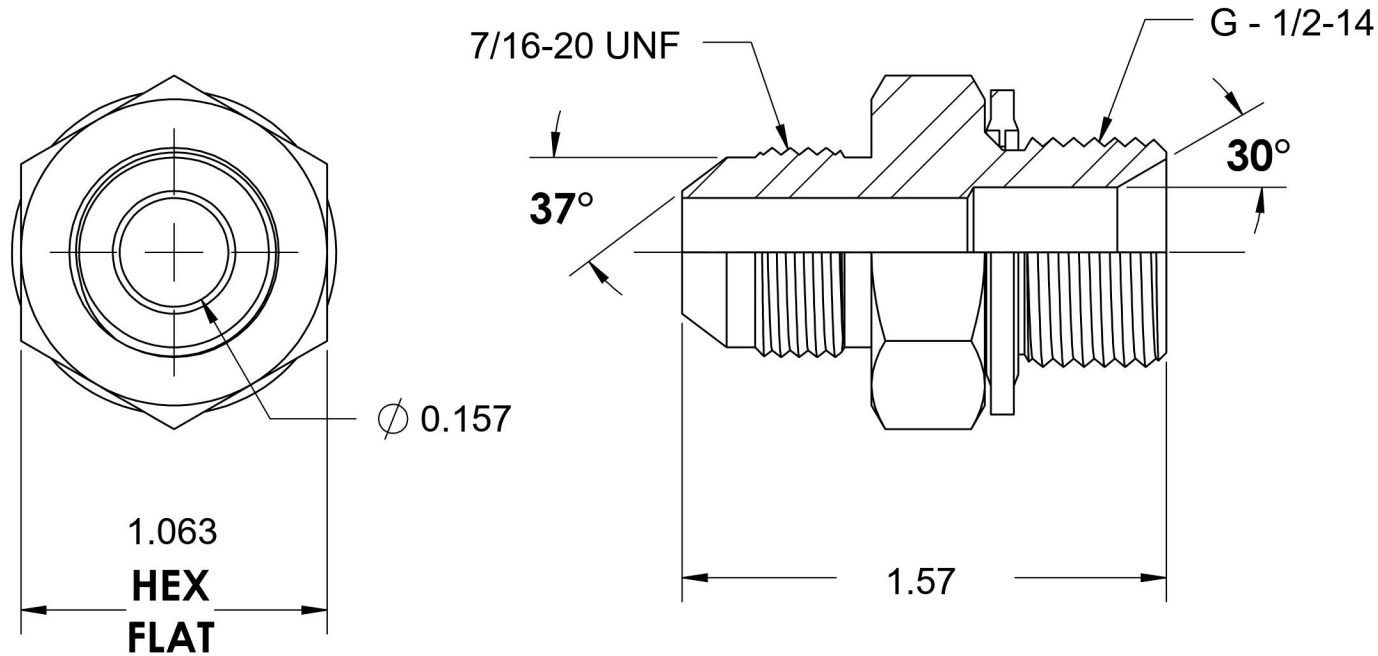

# 7002-04-08-SS-BS

Stainless Steel, SAE J514 37° Flare BSPP Type (D) Bonded Seal Port/Line Adapter, 1/4" Male JIC x 1/2-14 Male BSPP 60° Line/Port

6701 Cochran Road  
Solon, Ohio 44139  
Phone: (440) 248-1880  
Toll Free: 1-888-331-1523

<b>Temperature Rating</b>	<b>Material</b>	<b>Industry Standards</b>	<b>Series</b>
-22°F to 257°F	316/316L Stainless Steel	SAE J514, ISO 1179	7002-BS-SS
<b>Pressure Rating</b>	<b>Finish</b>		<b>Series Description</b>
2900 psi	Passivated		SAE J514 37° Flare BSPP Type (D) Bonded Seal Port/Line Adapter