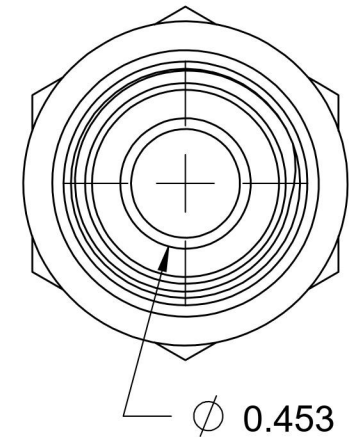

# 7002-04-08-SS-BS

Stainless Steel, SAE J514 37° Flare BSPP Type (D) Bonded Seal Port/Line Adapter, 1/4" Male JIC x 1/2-14 Male BSPP 60° Line/Port

6701 Cochran Road  
Solon, Ohio 44139  
Phone: (440) 248-1880  
Toll Free: 1-888-331-1523

<b>Temperature Rating</b>	<b>Material</b>	<b>Industry Standards</b>	<b>Series</b>
-22°F to 257°F	316/316L Stainless Steel	SAE J514, ISO 1179	7002-BS-SS
<b>Pressure Rating</b>	<b>Finish</b>		<b>Series Description</b>
2900 psi	Passivated		SAE J514 37° Flare BSPP Type (D) Bonded Seal Port/Line Adapter