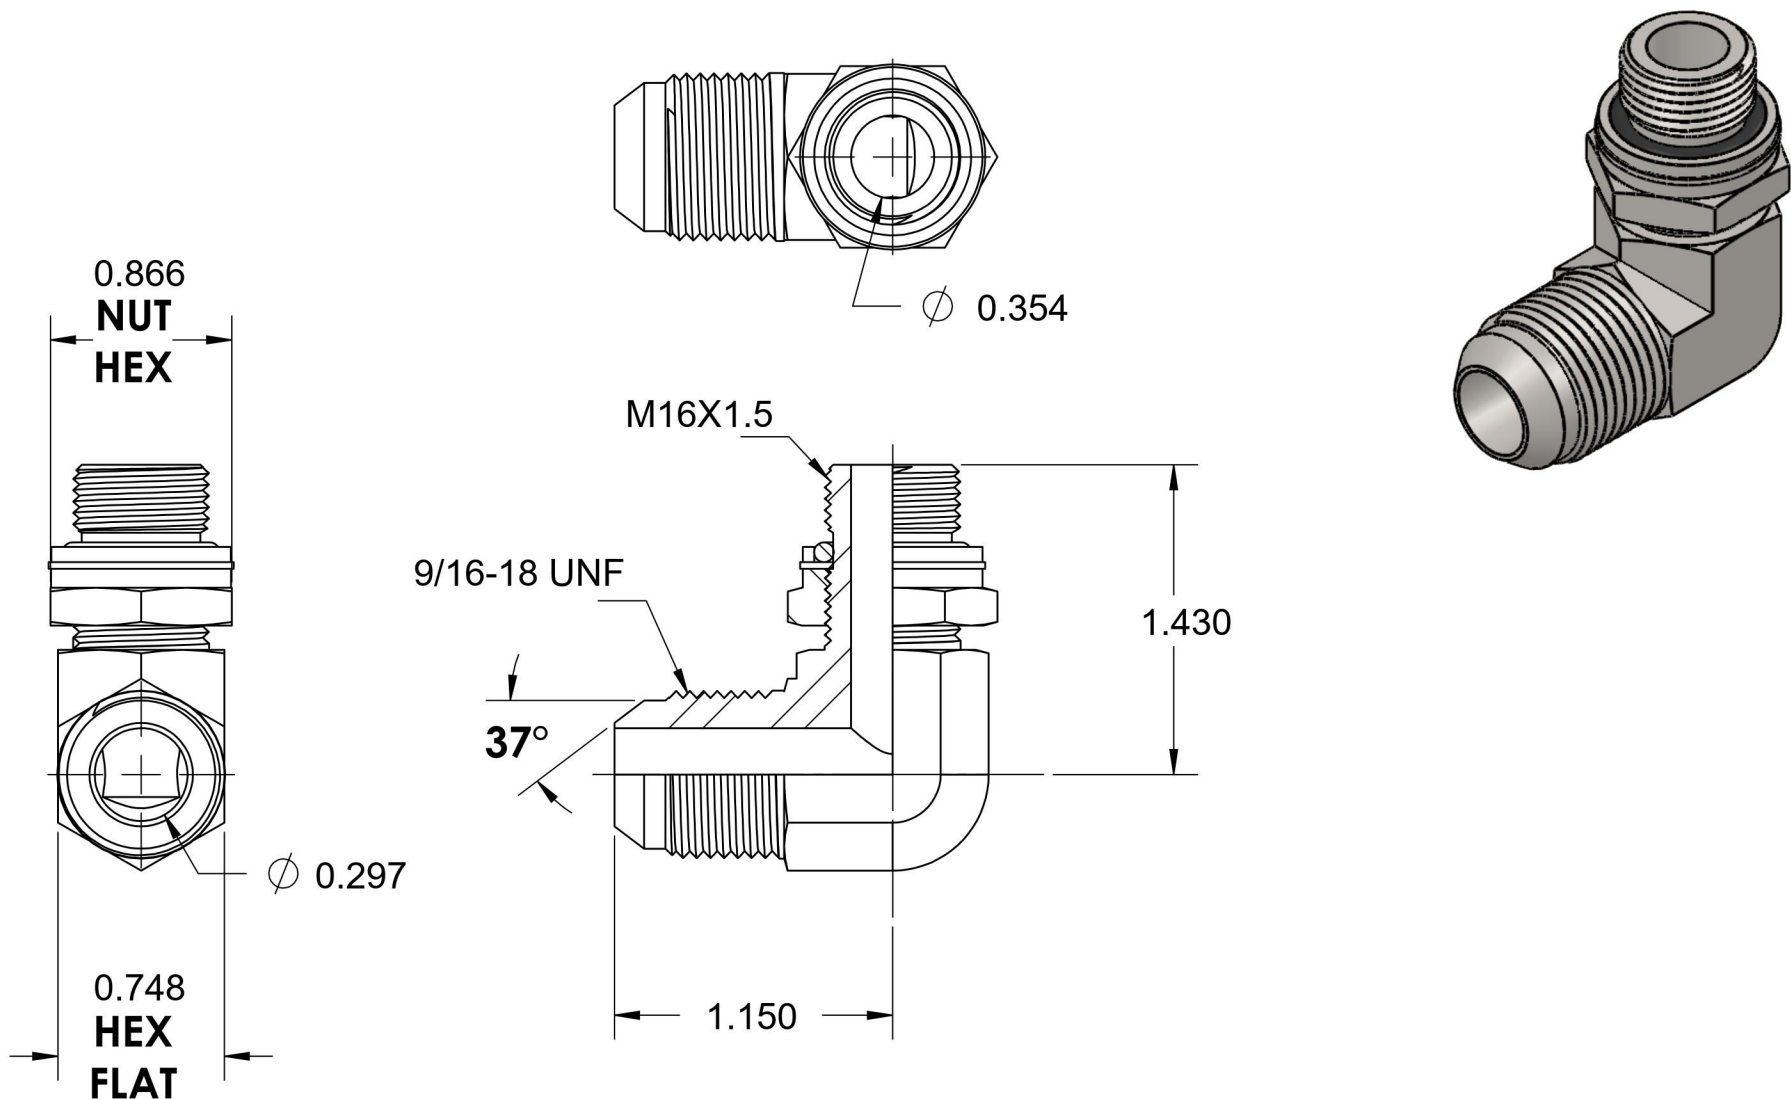

# 7205-06-16-NWO-FG

Steel, SAE J514 37° Flare Male Metric Adjustable (Type H) Port 90° Elbow, 3/8" Male JIC x M16X1.5 Male Metric Adjustable ORR

6701 Cochran Road  
Solon, Ohio 44139  
Phone: (440) 248-1880  
Toll Free: 1-888-331-1523

<b>Temperature Rating</b>	<b>Material</b>	<b>Industry Standards</b>	<b>Series</b>
-40°F to 250°F	C1045 Steel	SAE J514, ISO 9974 ASTM B633	7205-NWO-FG-ORR
<b>Pressure Rating</b>	<b>Finish</b>		<b>Series Description</b>
3600 psi	Trivalent Zinc		SAE J514 37° Flare Male Metric Adjustable (Type H) Port 90° Elbow