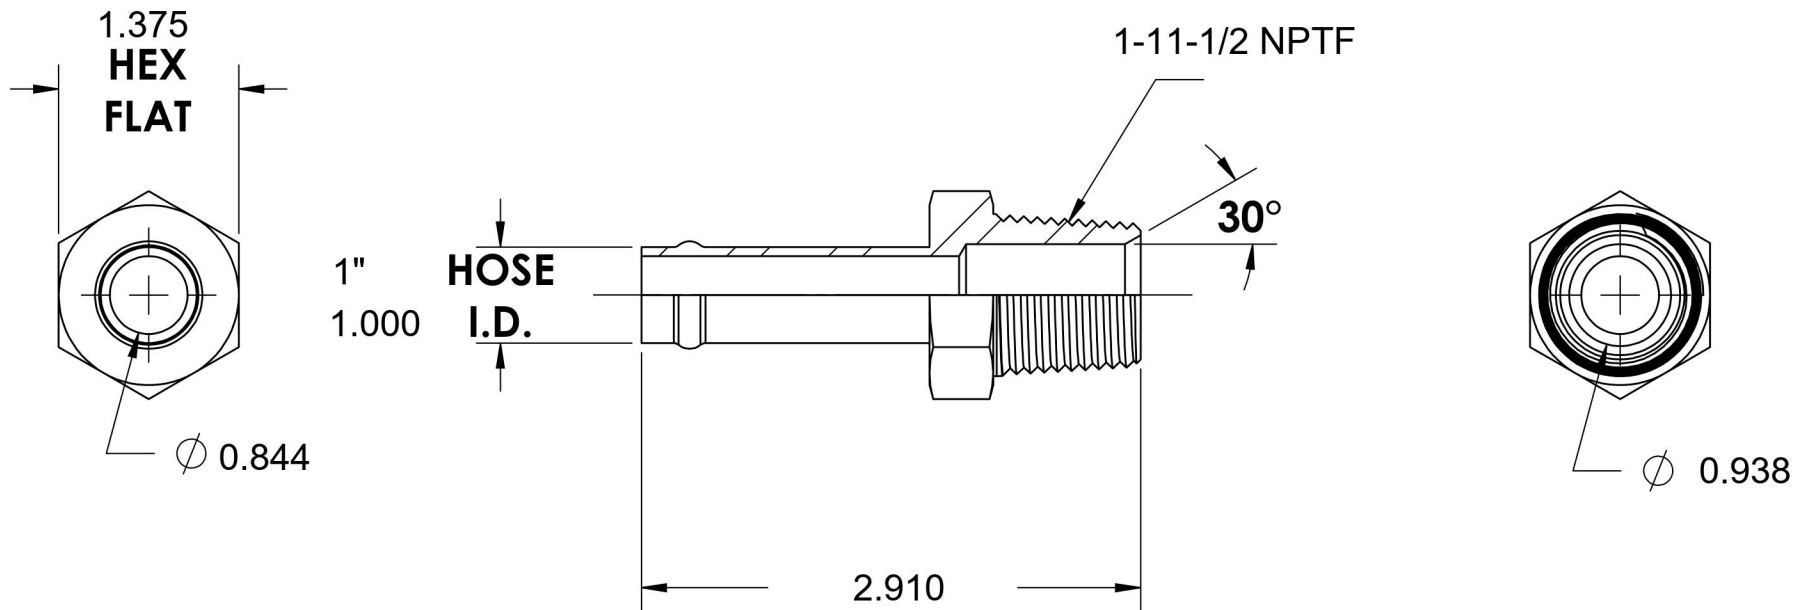

4404-16-16-SS

Stainless Steel, SAE J1231 Hose Bead Male Connector, 1" Beaded Hose Barb x 1" Male NPTF 30°

6701 Cochran Road
Solon, Ohio 44139
Phone: (440) 248-1880
Toll Free: 1-888-331-1523

Temperature Rating	Material	Industry Standards	Series
-425°F to 1200°F	316/316L Stainless Steel	SAE J1231, SAE J476	4404-SS
Pressure Rating	Finish		Series Description
150 psi	Passivated		SAE J1231 Hose Bead Male Connector