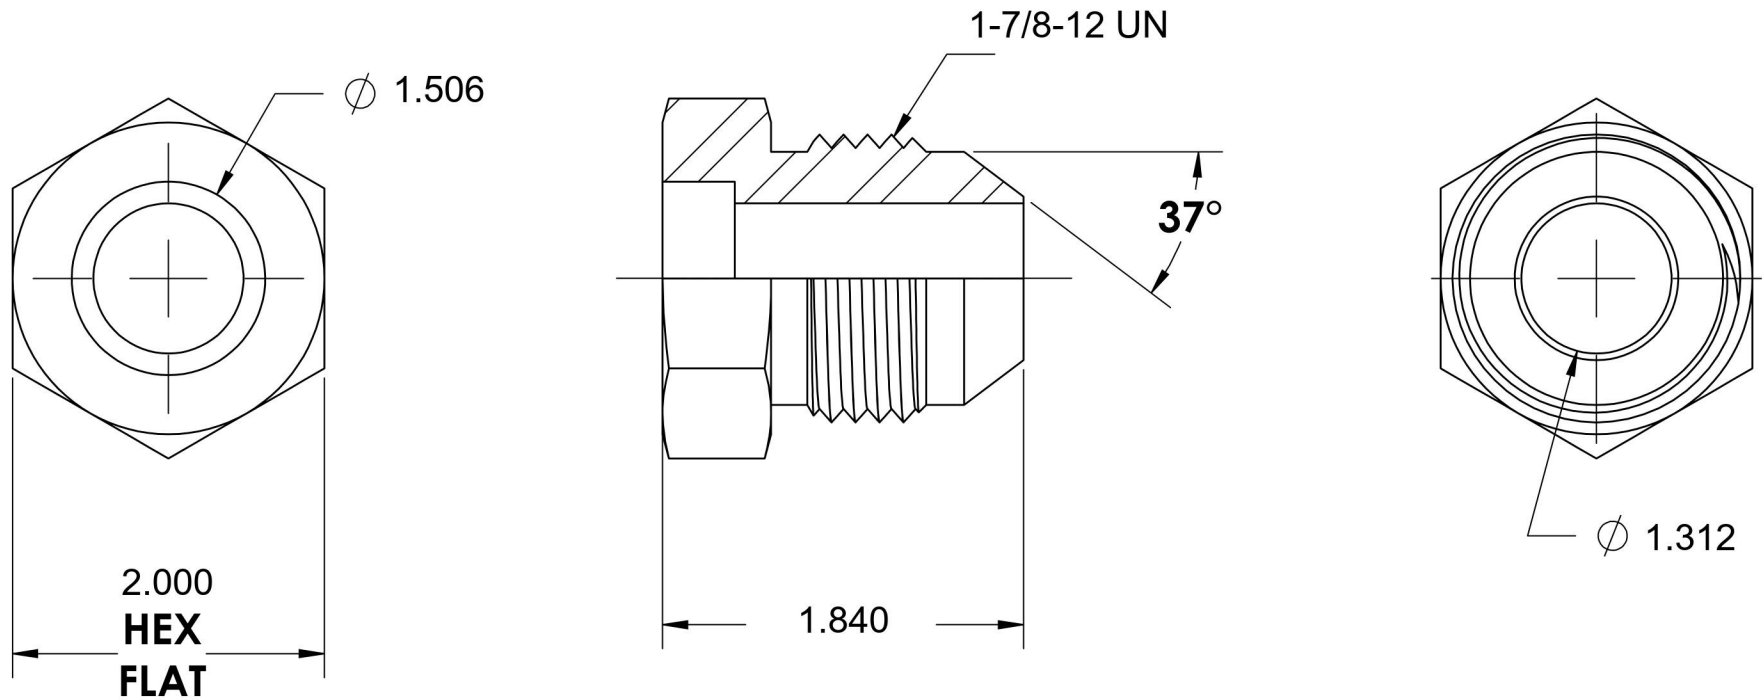

0403-24-24-SS

Stainless Steel, SAE J514 Tube Bore Male Flared Connector, 1-1/2" Bore x 1-1/2" Male JIC

6701 Cochran Road
Solon, Ohio 44139
Phone: (440) 248-1880
Toll Free: 1-888-331-1523

Temperature Rating	Material	Industry Standards	Series
-425°F to 1200°F	316/316L Stainless Steel	SAE J514	0403-SS
Pressure Rating	Finish		Series Description
3000 psi	Passivated		SAE J514 Tube Bore Male Flared Connector