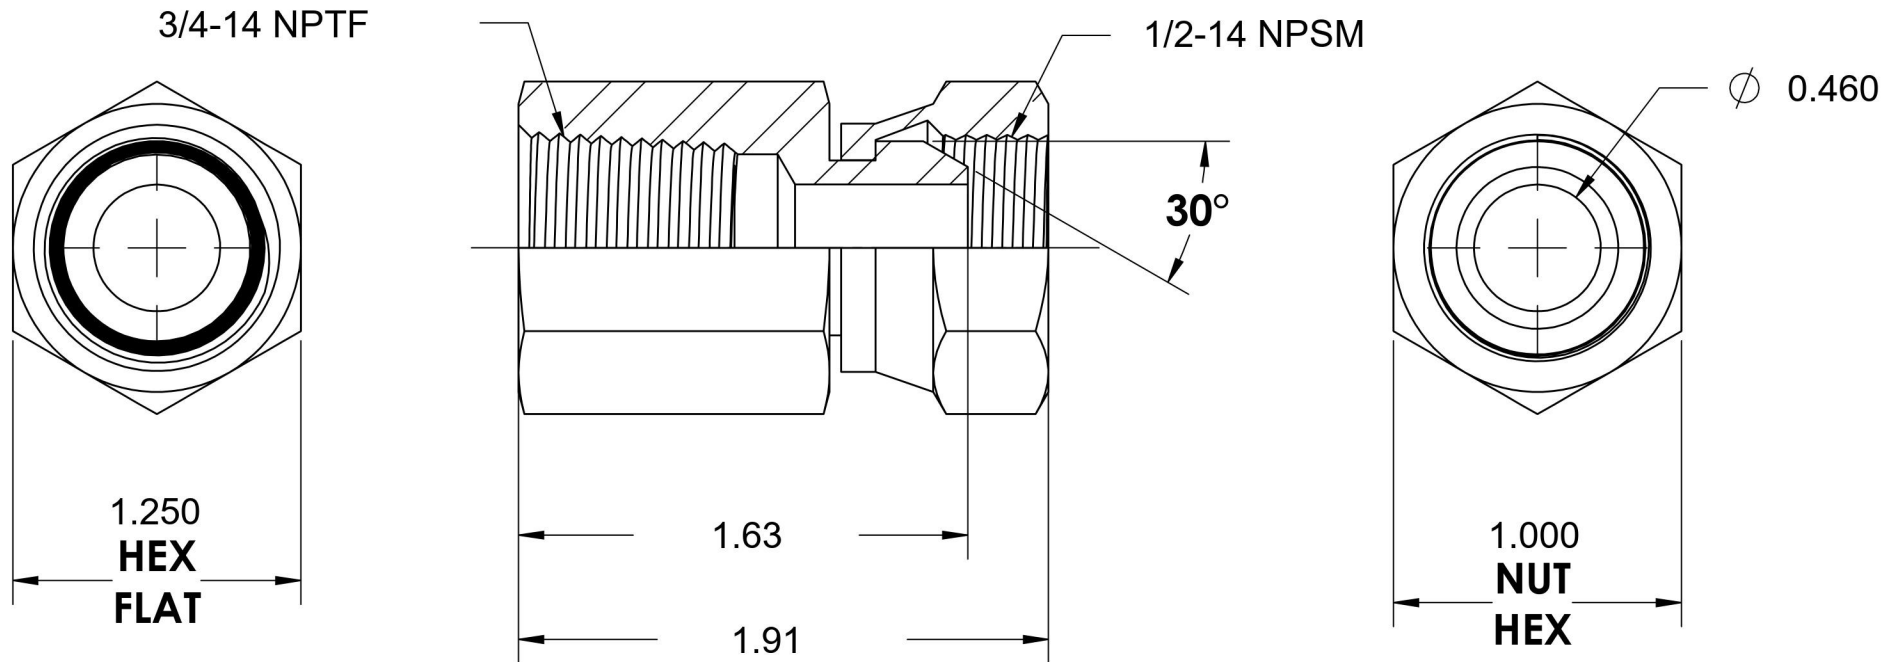

1405-12-08

Steel, SAE J514 NPSM Swivel Female Connector, 3/4" Female NPTF x 1/2" Female NPSM Swivel

6701 Cochran Road
Solon, Ohio 44139
Phone: (440) 248-1880
Toll Free: 1-888-331-1523

Temperature Rating

-65°F to 500°F

Series

1405

Series Description

SAE J514 NPSM Swivel
Female Connector