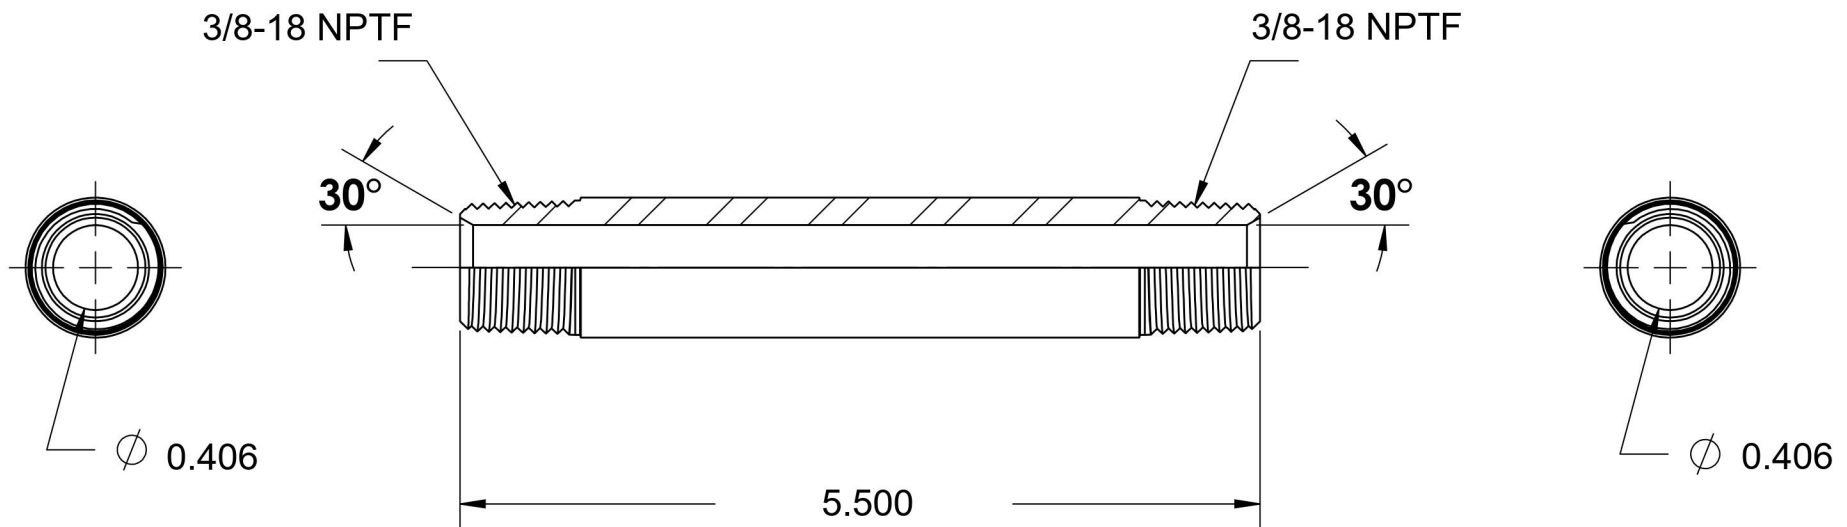

# 5404-N-06X5.500

Steel, SAE J514 Pipe Long Nipple, 3/8" Male NPTF 30° x 3/8" Male NPTF 30°

6701 Cochran Road  
Solon, Ohio 44139  
Phone: (440) 248-1880  
Toll Free: 1-888-331-1523

<b>Temperature Rating</b>	<b>Material</b>	<b>Industry Standards</b>	<b>Series</b>
-65°F to 500°F	C1045/12L14 Steel	SAE J514, SAE J476 ASTM B633	5404-N
<b>Pressure Rating</b>	<b>Finish</b>		<b>Series Description</b>
6000 psi	Trivalent Zinc		SAE J514 Pipe Long Nipple