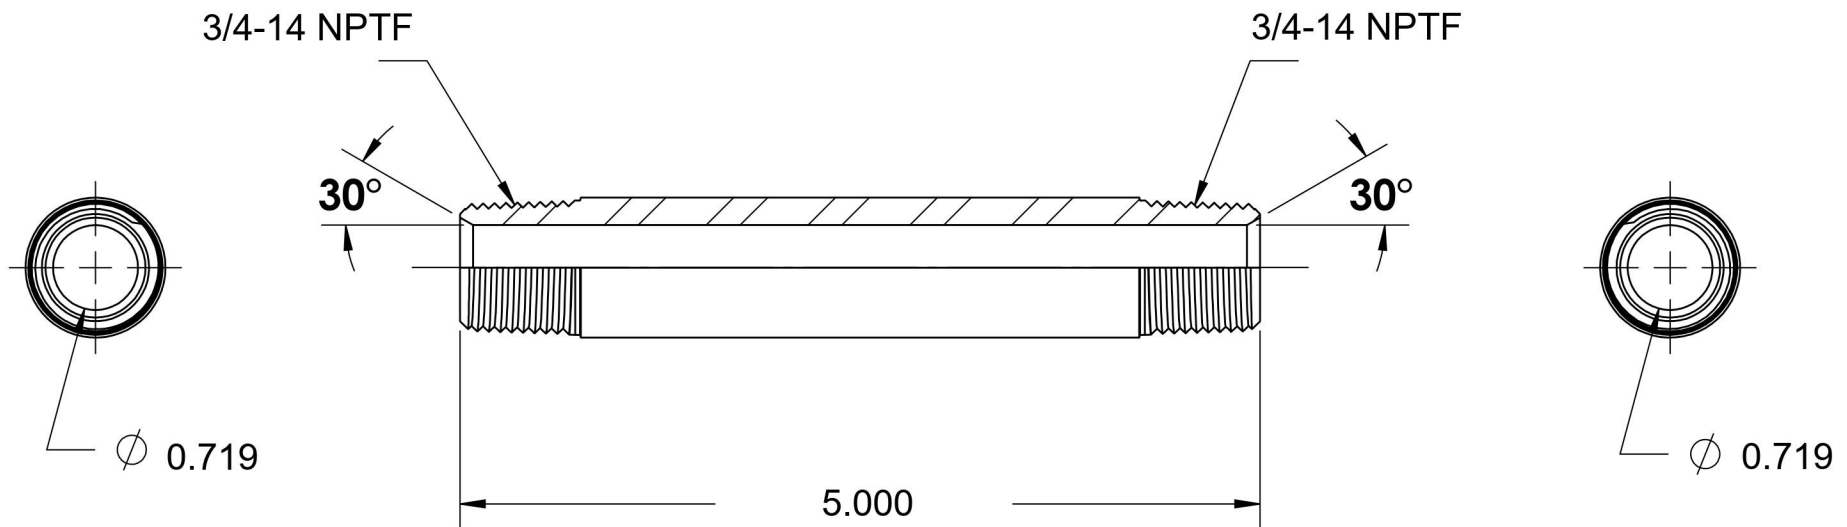

# 5404-N-12X5.000

Steel, SAE J514 Pipe Long Nipple, 3/4" Male NPTF 30° x 3/4" Male NPTF 30°

6701 Cochran Road  
Solon, Ohio 44139  
Phone: (440) 248-1880  
Toll Free: 1-888-331-1523

#### Series Description

SAE J514 Pipe Long Nipple