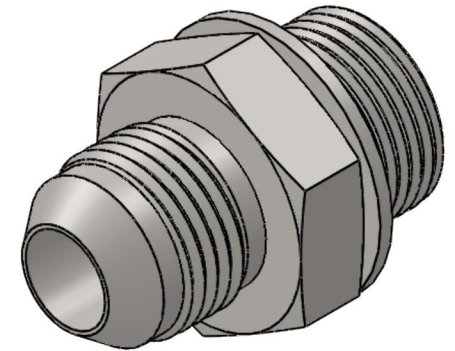

# 7005-06-18-SS-BS

Stainless Steel, SAE J514 37° Flare Metric Type (D) Bonded Seal Port/Line Connector, 3/8" Male JIC x M18X1.5 Male Metric 60° Line/Port

6701 Cochran Road  
Solon, Ohio 44139  
Phone: (440) 248-1880  
Toll Free: 1-888-331-1523

<b>Temperature Rating</b>	<b>Material</b>	<b>Industry Standards</b>	<b>Series</b>
-40°F to 250°F	316/316L Stainless Steel	SAE J514, ISO 9974	7005-BS-SS
<b>Pressure Rating</b>	<b>Finish</b>		<b>Series Description</b>
6000 psi	Passivated		SAE J514 37° Flare Metric Type (D) Bonded Seal Port/Line Connector