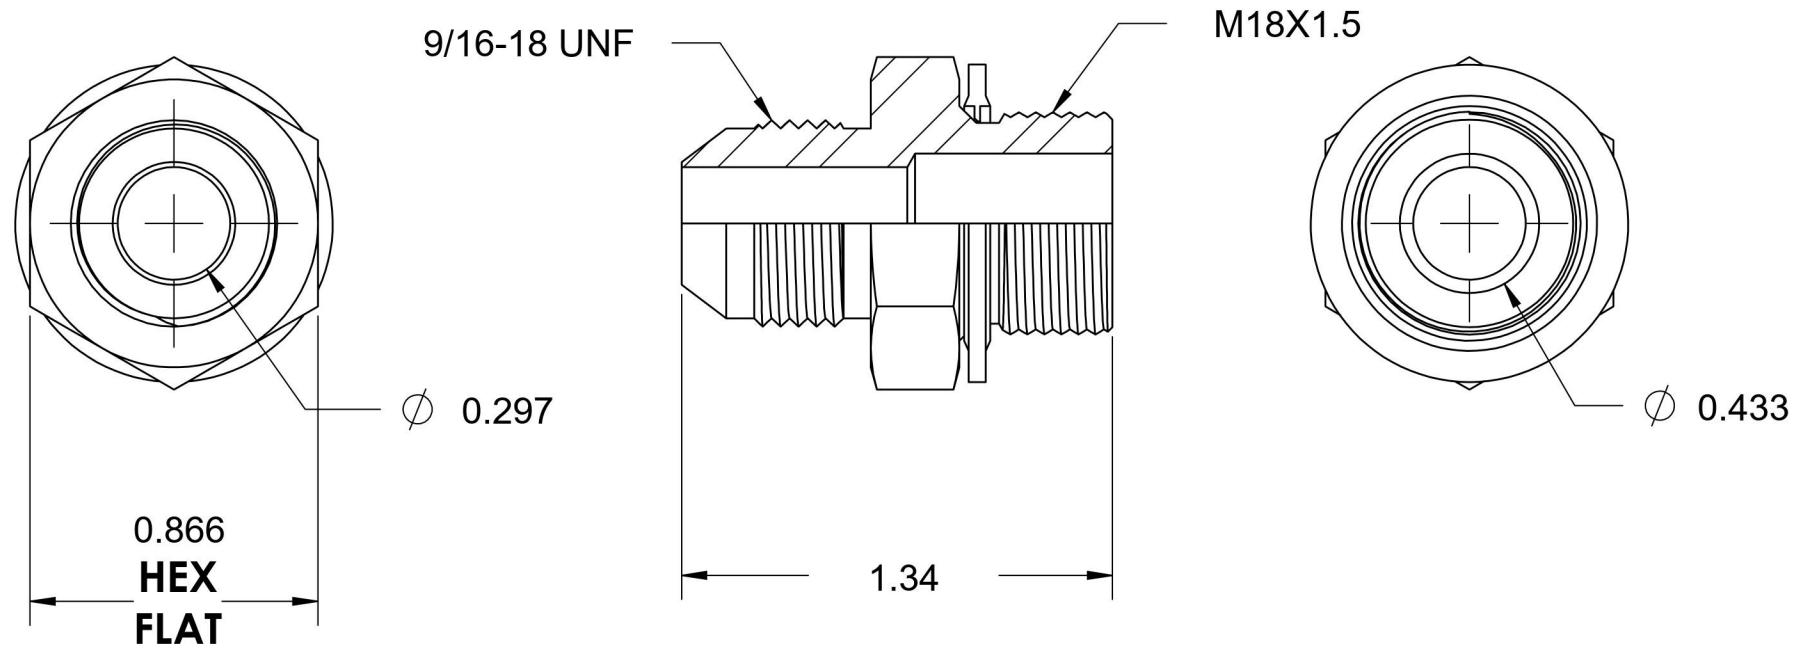

# 7005-06-18-SS-BS

Stainless Steel, SAE J514 37° Flare Metric Type (D) Bonded Seal Port/Line Connector, 3/8" Male JIC x M18X1.5 Male Metric 60° Line/Port

6701 Cochran Road  
Solon, Ohio 44139  
Phone: (440) 248-1880  
Toll Free: 1-888-331-1523

<b>Temperature Rating</b>	<b>Material</b>	<b>Industry Standards</b>	<b>Series</b>
-40°F to 250°F	316/316L Stainless Steel	SAE J514, ISO 9974	7005-BS-SS
<b>Pressure Rating</b>	<b>Finish</b>		<b>Series Description</b>
6000 psi	Passivated		SAE J514 37° Flare Metric Type (D) Bonded Seal Port/Line Connector