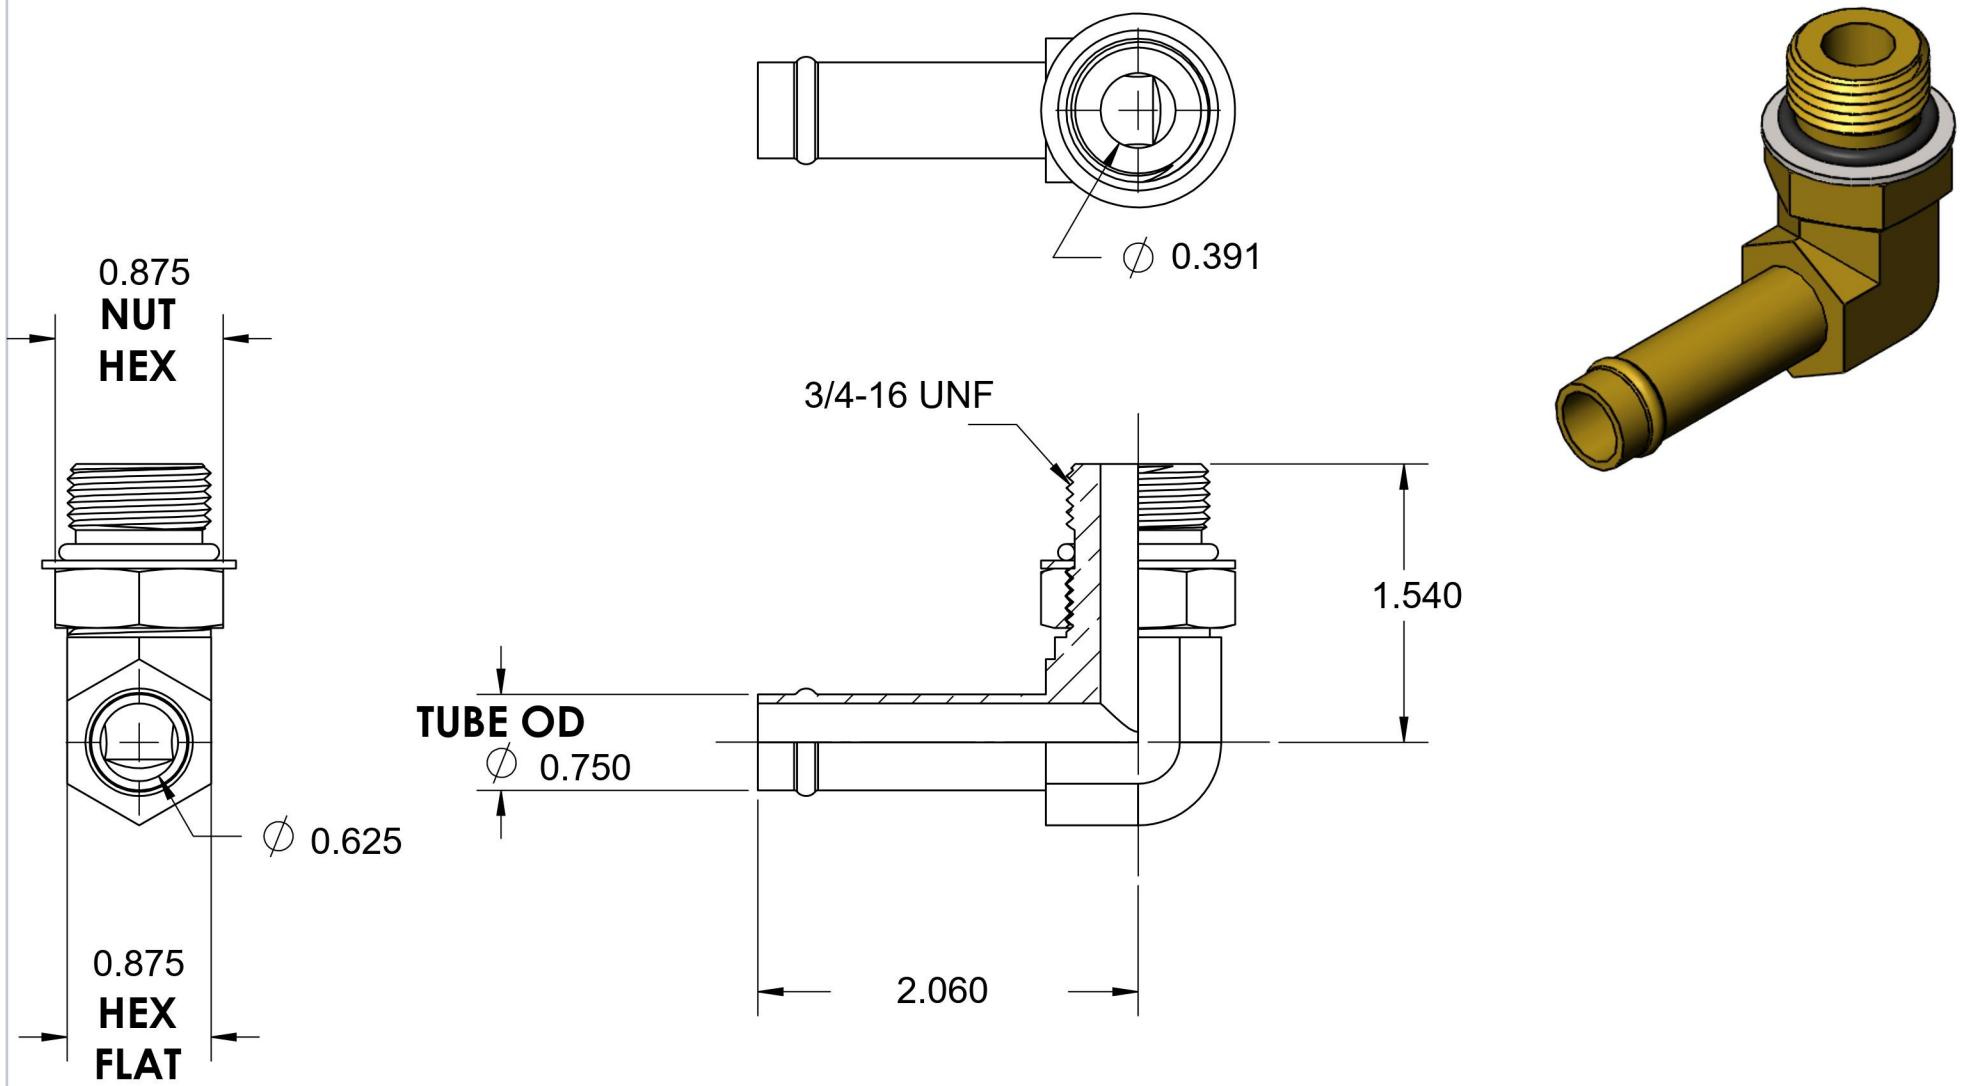

# 4601-12-08-NWO-B

Brass, SAE J1231 Hose Bead 90° Adjustable Port Elbow, 3/4" Beaded Hose Barb x 3/4-16 Male Adjustable ORB

6701 Cochran Road  
Solon, Ohio 44139  
Phone: (440) 248-1880  
Toll Free: 1-888-331-1523

<b>Temperature Rating</b>	<b>Material</b>	<b>Industry Standards</b>	<b>Series</b>
-40°F to 250°F	CA37700 Brass	SAE J1231-2, SAE J1926-3 SAE J515	4601-NWO-B
<b>Pressure Rating</b>	<b>Finish</b>		<b>Series Description</b>
150 psi	Natural Finish		SAE J1231 Hose Bead 90° Adjustable Port Elbow