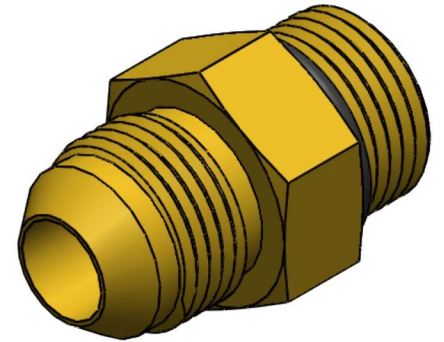

6400-08-08-O-B

Brass, SAE J514 37° Flare Port Connector, 1/2" Male JIC x 3/4-16 Male ORB

6701 Cochran Road
Solon, Ohio 44139
Phone: (440) 248-1880
Toll Free: 1-888-331-1523

Temperature Rating -40°F to 250°F	Material C36000 Brass	Industry Standards SAE J514, SAE J1926-3	Series 6400-O-B
Pressure Rating 3300 psi	Finish Natural Finish		Series Description SAE J514 37° Flare Port Connector