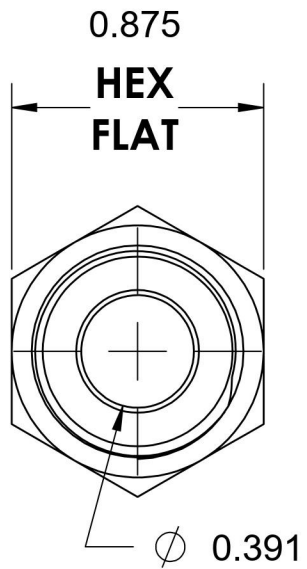

6400-08-08-O-B

Brass, SAE J514 37° Flare Port Connector, 1/2" Male JIC x 3/4-16 Male ORB

6701 Cochran Road
Solon, Ohio 44139
Phone: (440) 248-1880
Toll Free: 1-888-331-1523

Temperature Rating -40°F to 250°F	Material C36000 Brass	Industry Standards SAE J514, SAE J1926-3	Series 6400-O-B
Pressure Rating 3300 psi	Finish Natural Finish		Series Description SAE J514 37° Flare Port Connector