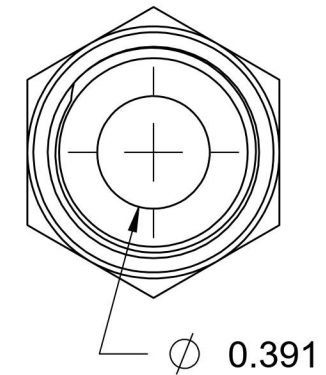

6400-08-08-O-B

Brass, SAE J514 37° Flare Port Connector, 1/2" Male JIC x 3/4-16 Male ORB

6701 Cochran Road
Solon, Ohio 44139
Phone: (440) 248-1880
Toll Free: 1-888-331-1523

Temperature Rating -40°F to 250°F	Material C36000 Brass	Industry Standards SAE J514, SAE J1926-3	Series 6400-O-B
Pressure Rating 3300 psi	Finish Natural Finish		Series Description SAE J514 37° Flare Port Connector