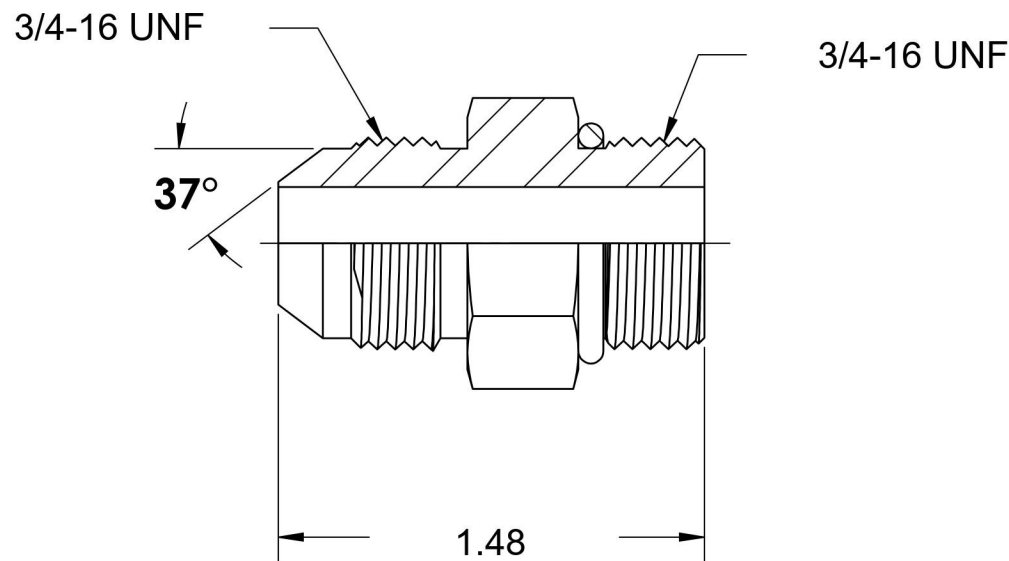

6400-08-08-O-B

Brass, SAE J514 37° Flare Port Connector, 1/2" Male JIC x 3/4-16 Male ORB

6701 Cochran Road
Solon, Ohio 44139
Phone: (440) 248-1880
Toll Free: 1-888-331-1523

Temperature Rating -40°F to 250°F	Material C36000 Brass	Industry Standards SAE J514, SAE J1926-3	Series 6400-O-B
Pressure Rating 3300 psi	Finish Natural Finish		Series Description SAE J514 37° Flare Port Connector