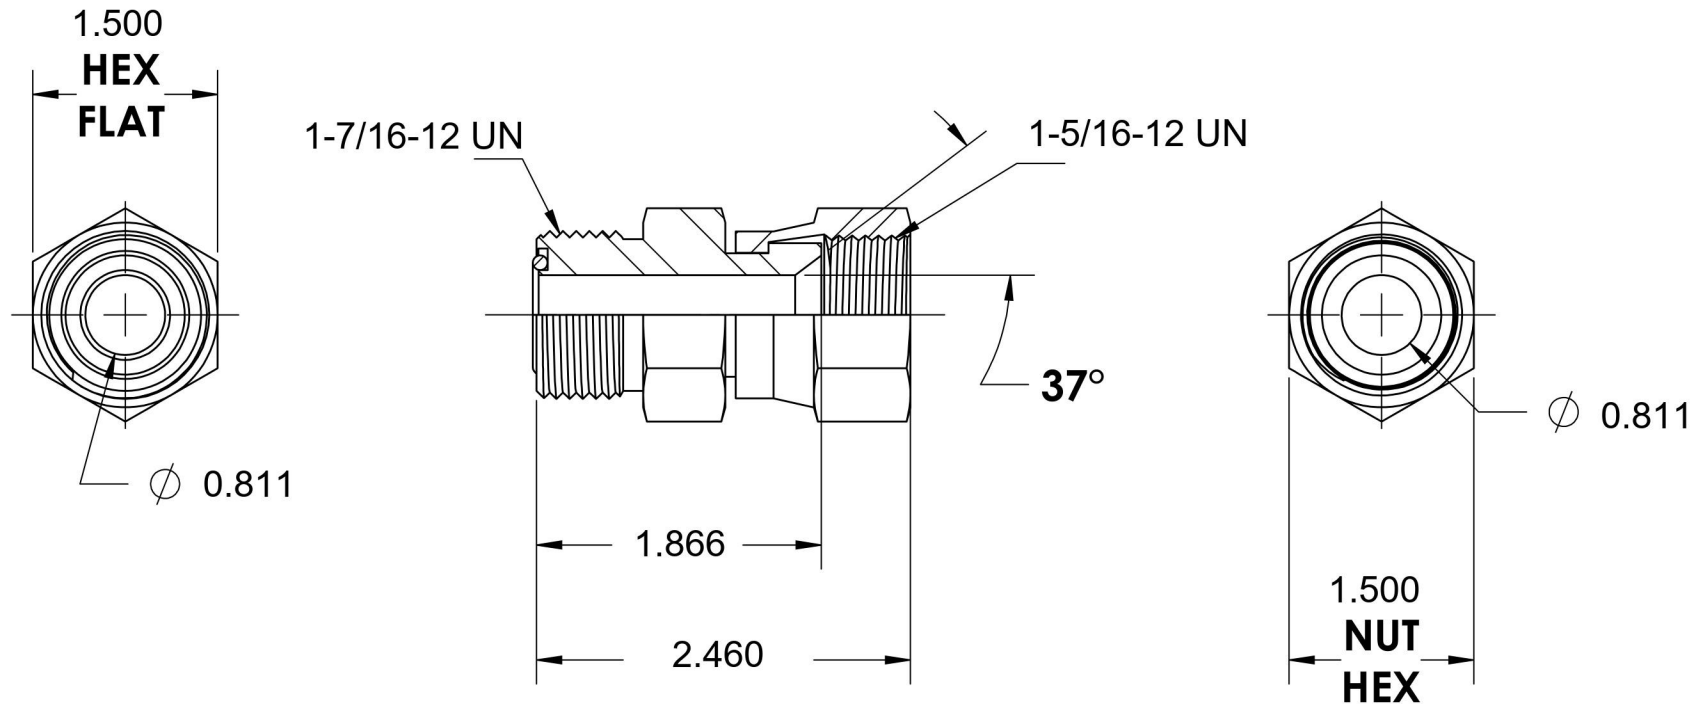

FS6402-16-16

Steel, SAE J1453 O-Ring Face Seal Swivel Port Connector, 1" Male ORFS x 1" Female JIC Swivel

6701 Cochran Road
Solon, Ohio 44139
Phone: (440) 248-1880
Toll Free: 1-888-331-1523

Temperature Rating

-40°F to 250°F

Pressure Rating

3600 psi

Material

C1045/12L14 Steel

Finish

Trivalent Zinc

Industry Standards

SAE J1453, SAE J514
ASTM B633

Series

FS6402

Series Description

SAE J1453 O-Ring Face Seal
Swivel Port Connector