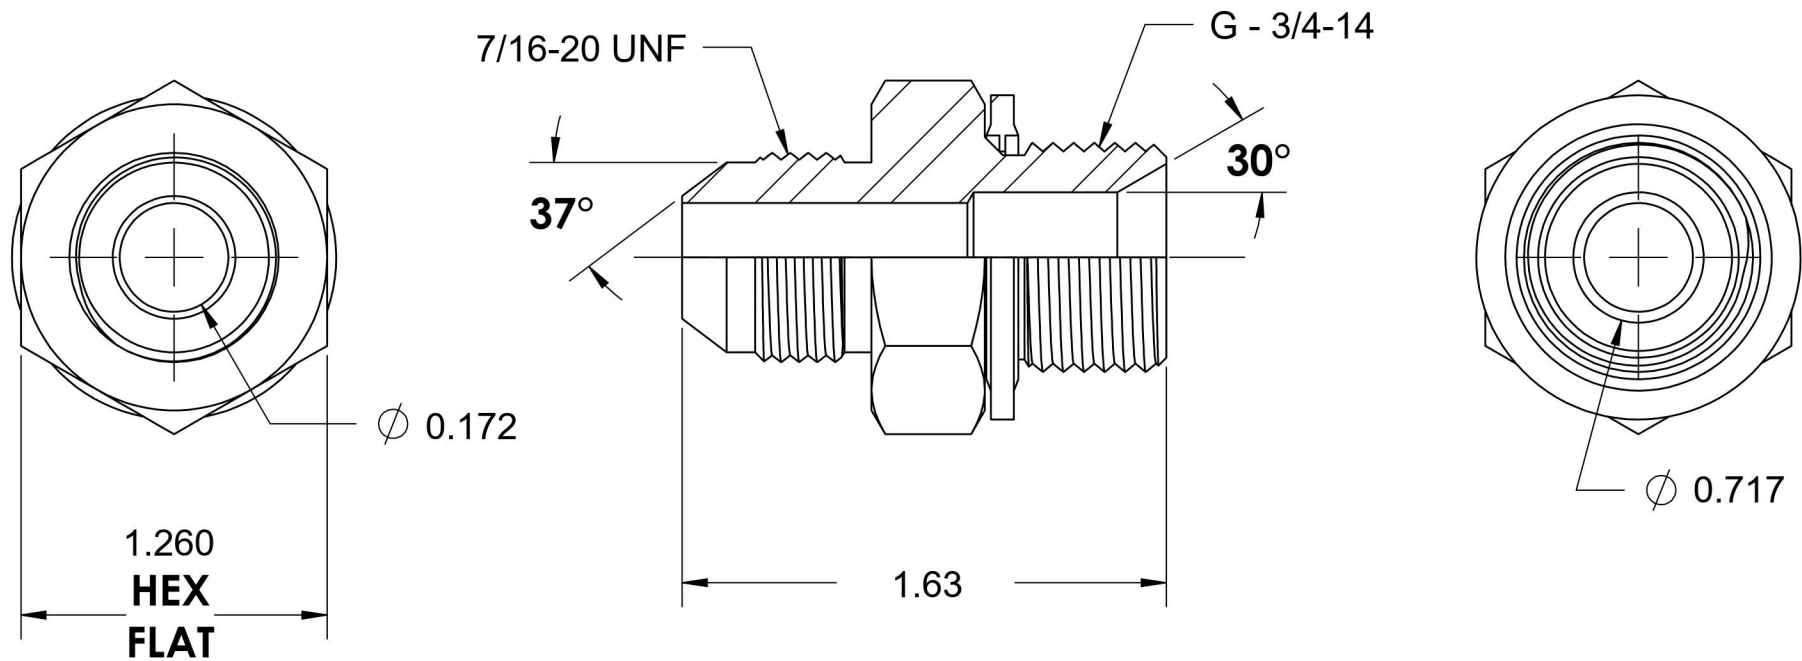

7002-04-12-BS

Steel, SAE J514 37° Flare BSPP Type (D) Bonded Seal Port/Line Adapter, 1/4" Male JIC x 3/4-14 Male BSPP 60° Line/Port

6701 Cochran Road
Solon, Ohio 44139
Phone: (440) 248-1880
Toll Free: 1-888-331-1523

Temperature Rating	Material	Industry Standards	Series
-22°F to 257°F	C1045/12L14 Steel	SAE J514, ISO 1179	7002-BS
Pressure Rating	Finish	ASTM B633	Series Description
2900 psi	Trivalent Zinc		SAE J514 37° Flare BSPP Type (D) Bonded Seal Port/Line Adapter