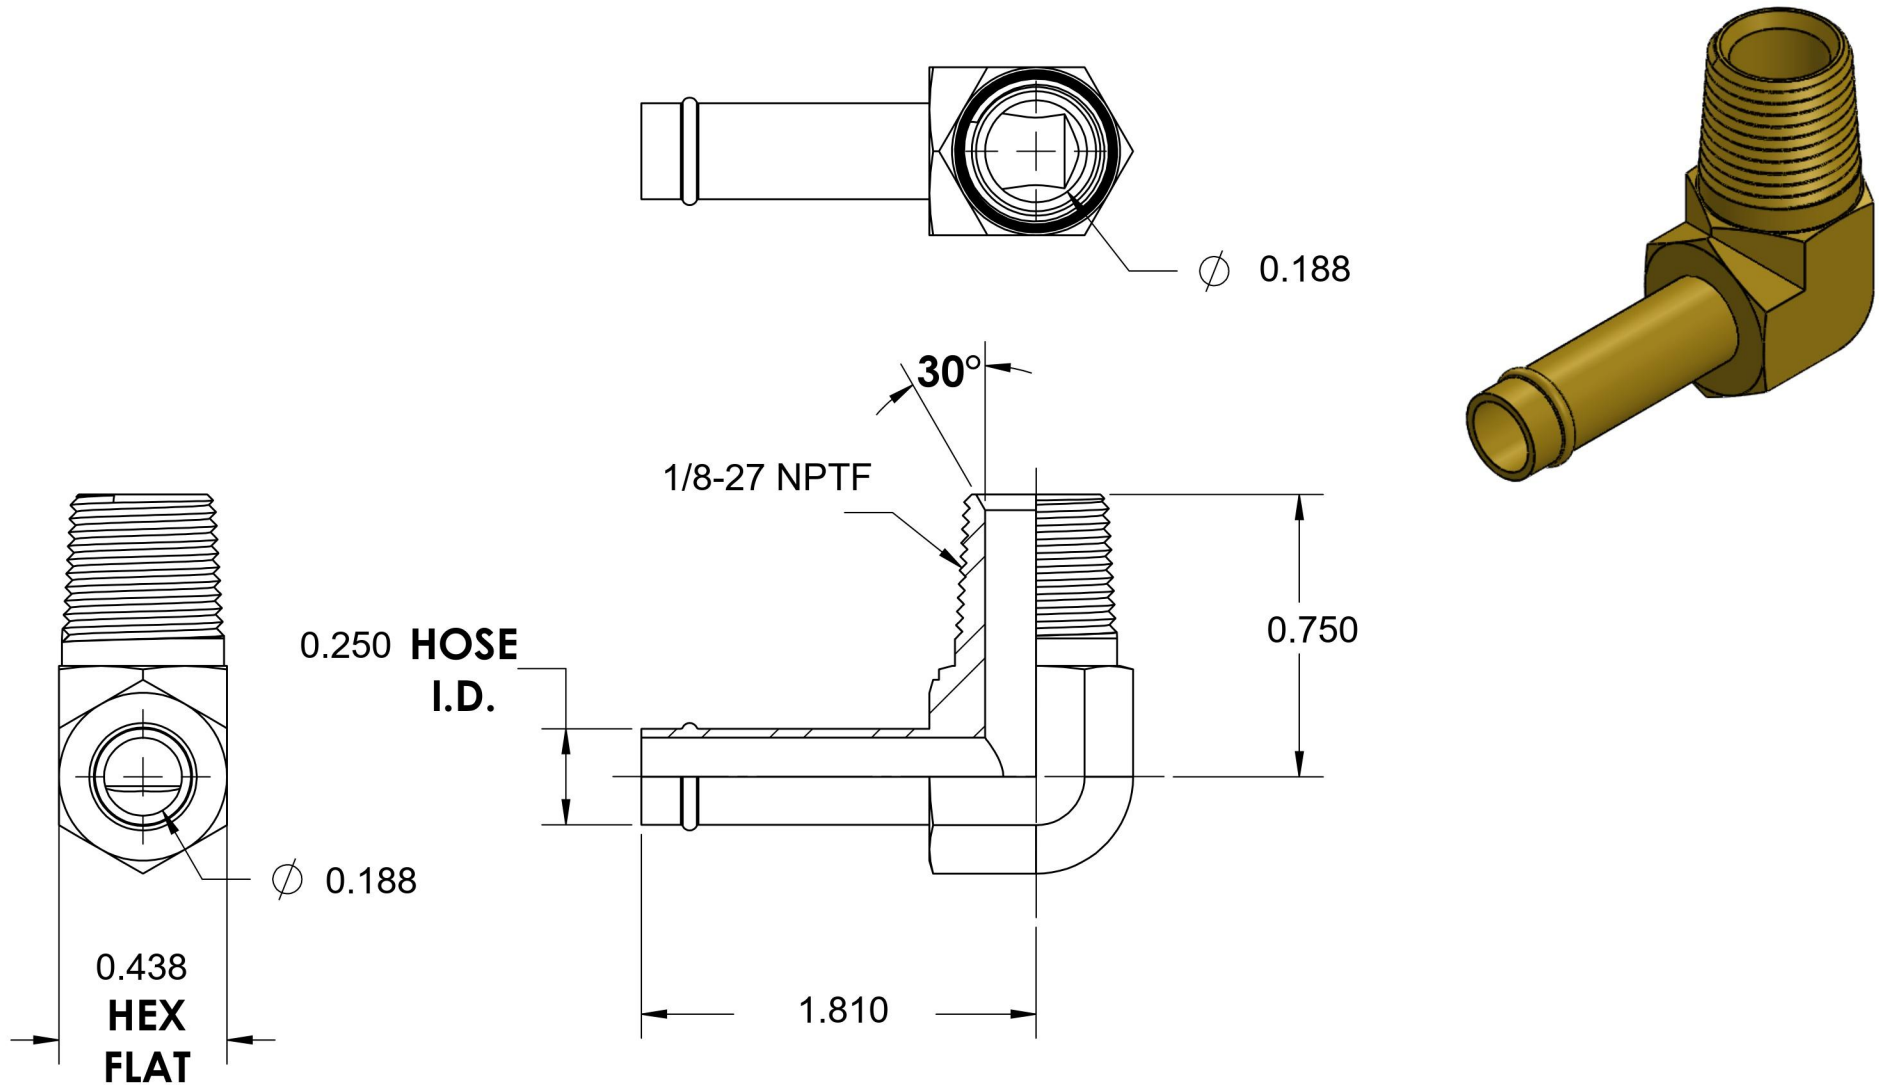

# 4501-04-02-B

Brass, SAE J1231 Hose Bead 90° Male Elbow, 1/4" Beaded Hose Barb x 1/8" Male NPTF 30°

6701 Cochran Road  
Solon, Ohio 44139  
Phone: (440) 248-1880  
Toll Free: 1-888-331-1523

<b>Temperature Rating</b>	<b>Material</b>	<b>Industry Standards</b>	<b>Series</b>
-325°F to 400°F	CA37700 Brass	SAE J1231, SAE J476	4501-B
<b>Pressure Rating</b>	<b>Finish</b>		<b>Series Description</b>
150 psi	Natural Finish		SAE J1231 Hose Bead 90° Male Elbow