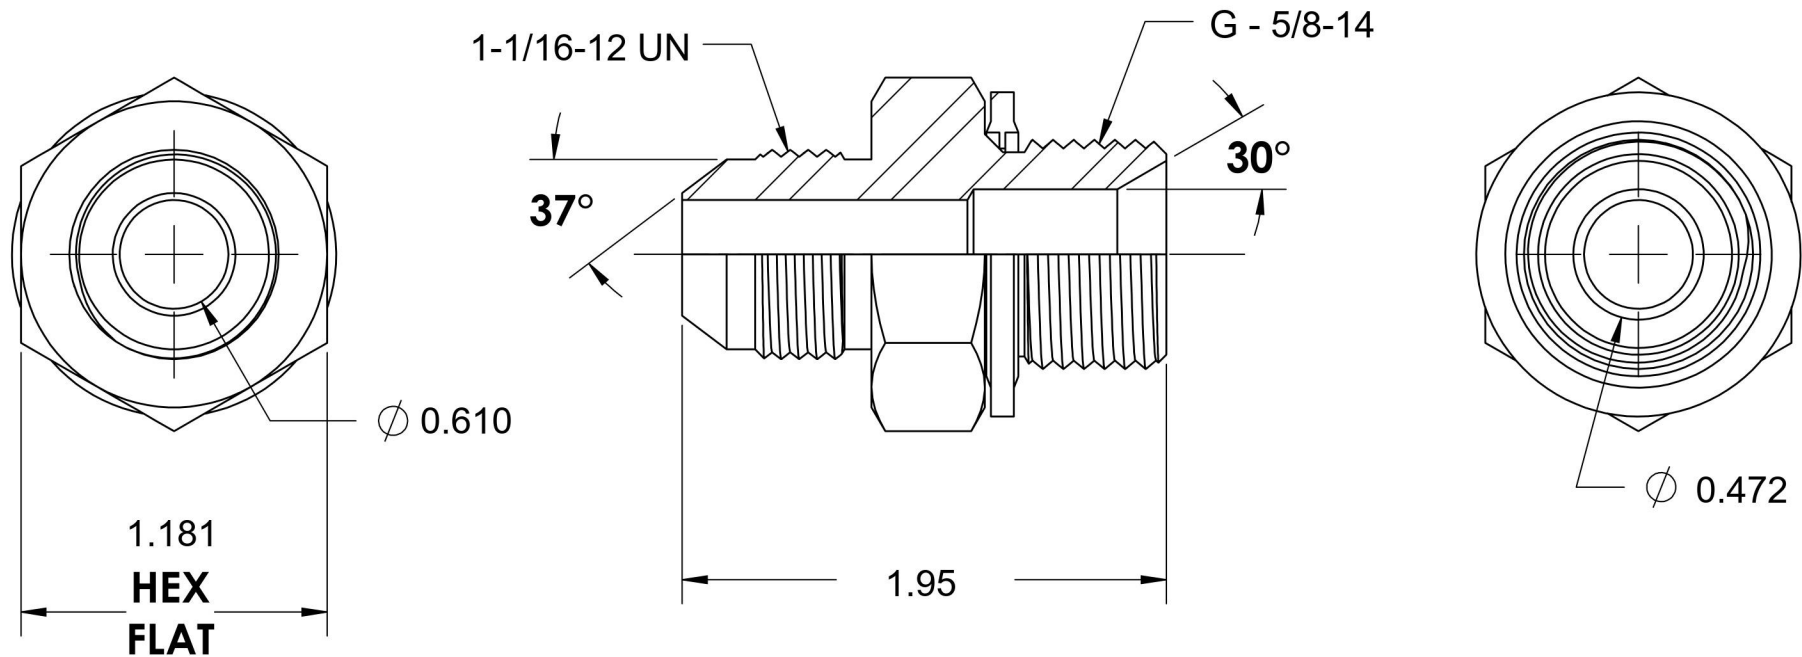

# 7002-12-10-SS-BS

Stainless Steel, SAE J514 37° Flare BSPP Type (D) Bonded Seal Port/Line Adapter, 3/4" Male JIC x 5/8-14 Male BSPP 60° Line/Port

6701 Cochran Road  
Solon, Ohio 44139  
Phone: (440) 248-1880  
Toll Free: 1-888-331-1523

<b>Temperature Rating</b>	<b>Material</b>	<b>Industry Standards</b>	<b>Series</b>
-22°F to 257°F	316/316L Stainless Steel	SAE J514, ISO 1179	7002-BS-SS
<b>Pressure Rating</b>	<b>Finish</b>		<b>Series Description</b>
2900 psi	Passivated		SAE J514 37° Flare BSPP Type (D) Bonded Seal Port/Line Adapter