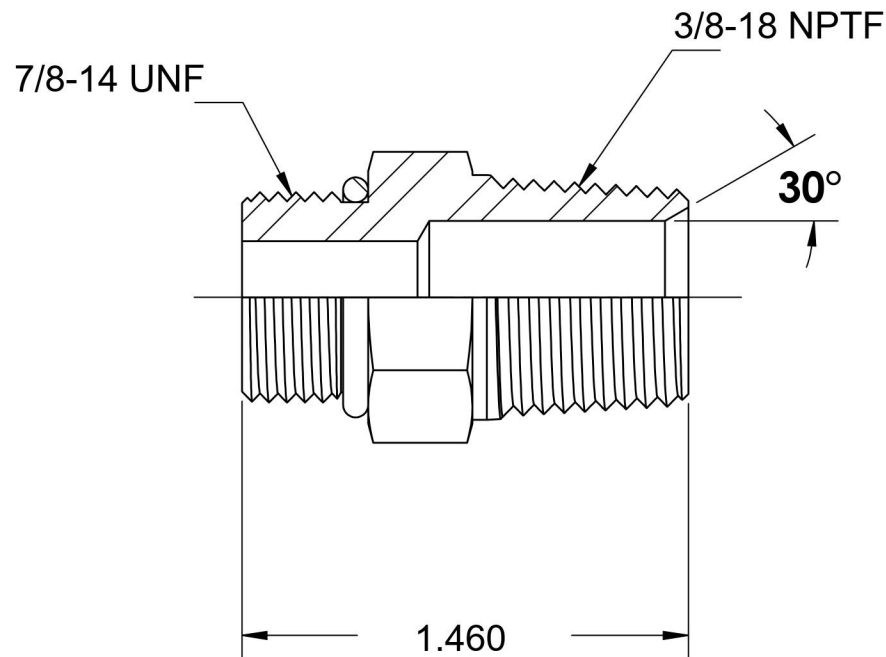

# 6401-10-06-O

Steel, SAE J1926 O-Ring Boss Male Adapter, 7/8-14 Male ORB x 3/8" Male NPTF 30°

6701 Cochran Road  
Solon, Ohio 44139  
Phone: (440) 248-1880  
Toll Free: 1-888-331-1523

#### Material

C1045 / 12L14 Steel