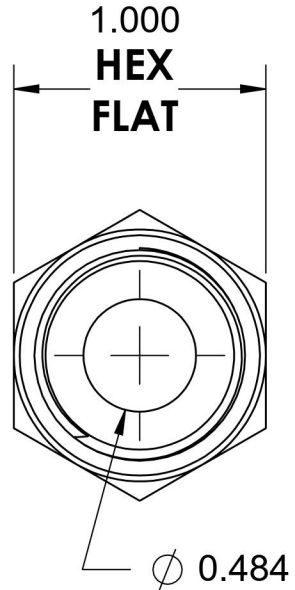

# 6401-10-06-O

Steel, SAE J1926 O-Ring Boss Male Adapter, 7/8-14 Male ORB x 3/8" Male NPTF 30°

6701 Cochran Road  
Solon, Ohio 44139  
Phone: (440) 248-1880  
Toll Free: 1-888-331-1523